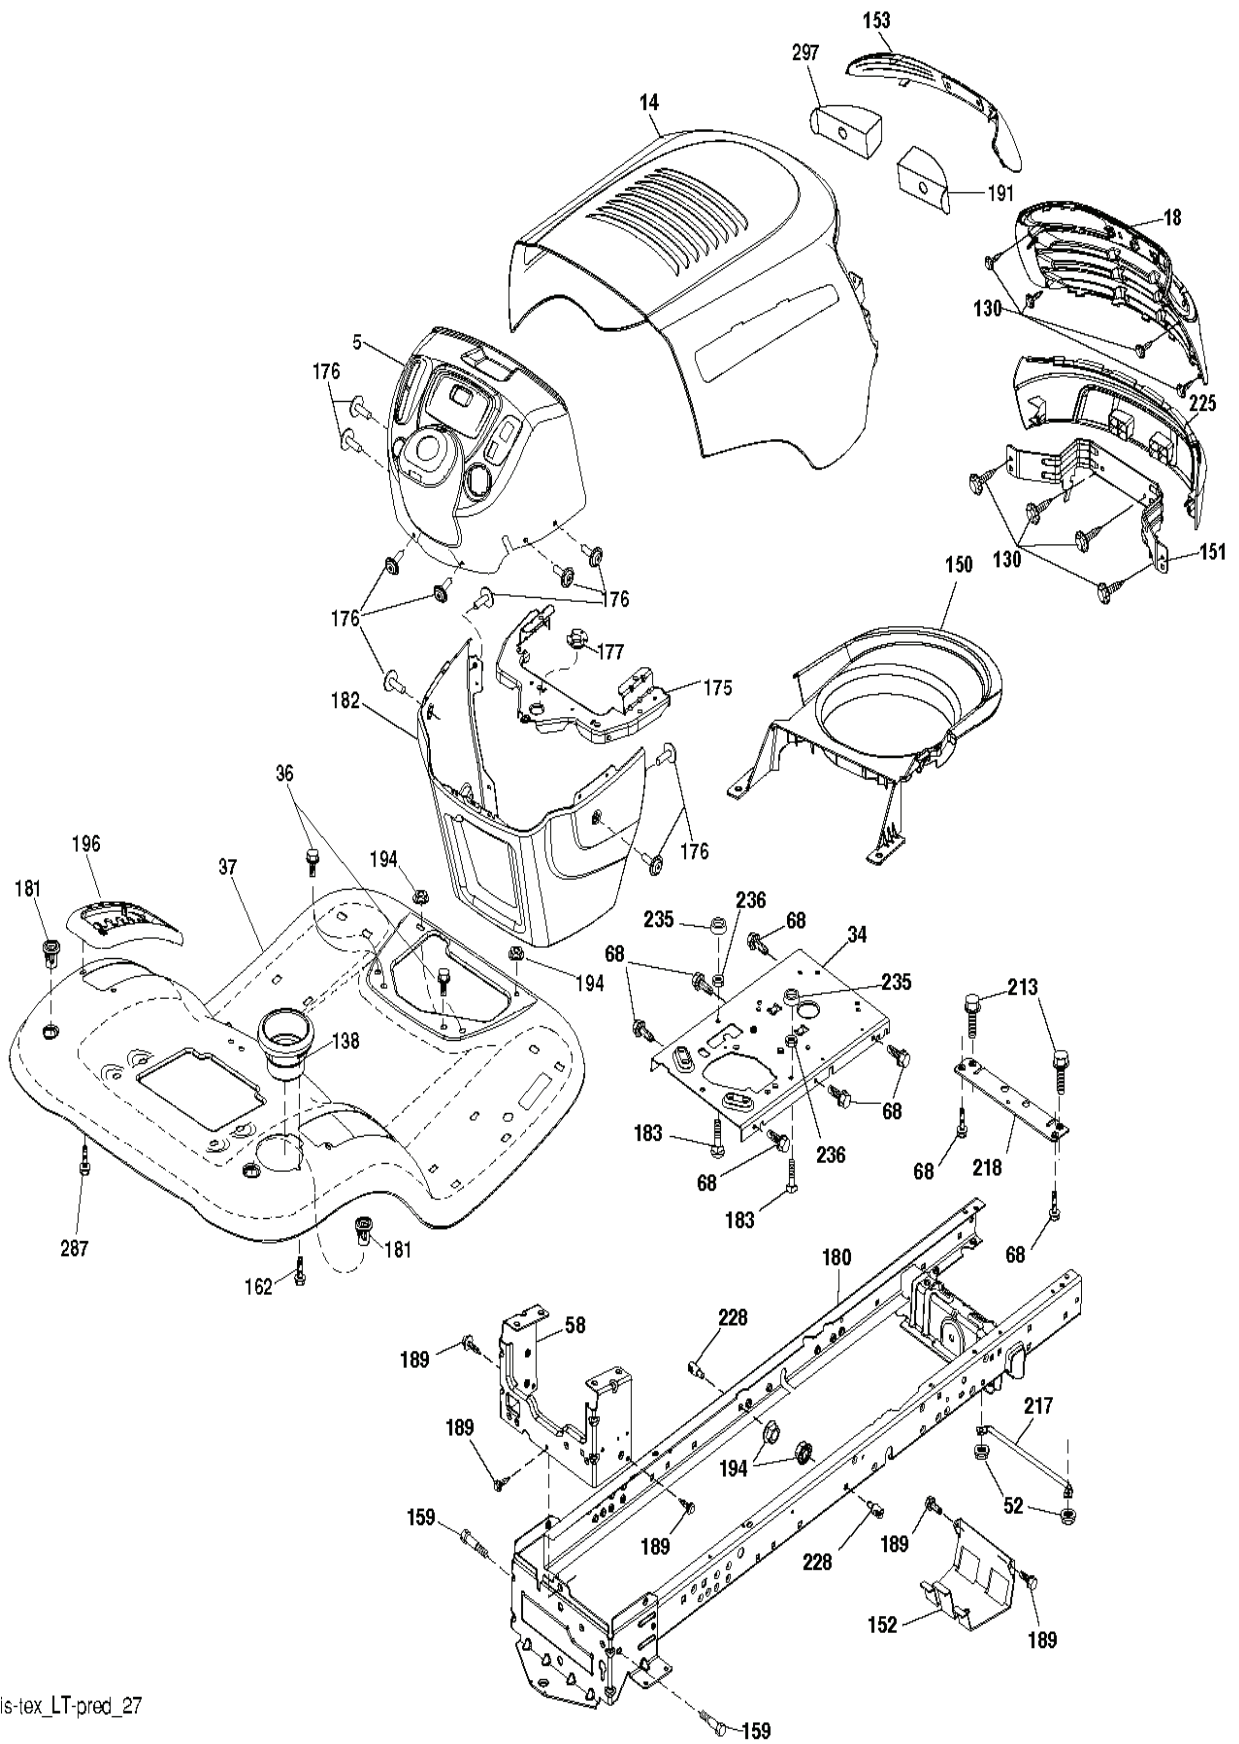

seat-tex_knob_1

REF.	PART NO.	DESCRIPTION	REMARK	QTY.	KIT
1	532197511	SEAT		0	
2	532180166	BRACKET		0	
3	532140675	STRAP		0	
5	532145006	CLIP		0	
6	873800600	NUT		0	
7	532124181	SPRING		0	
8	532171877	BOLT		0	
10	532199180	PLATE		0	
12	532199370	BRACKET		0	
13	532121248	BUSHING		0	
14	872050412	BOLT		0	
15	532134300	SPACER		0	
16	532123740	SPRING		0	
17	532123976	LOCKNUT		0	
19	532199372	KNOB		0	
21	532171852	BOLT		0	
37	873800500	LOCK NUT		0	
42	532199371	WASHER		0	

REF.	PART NO.	DESCRIPTION	REMARK	QTY.	KIT
1	532424543	STEERING WHEEL		0	
2	532418168	AXLE		0	
4	532416845	SPINDLE		0	
5	532416846	SPINDLE		0	
6	532124931	WASHER		0	
7	532121748	WASHER		0	
8	812000029	RETAINER RING		0	
9	532121232	HUB CAP		0	
13	532121749	WASHER		0	
14	810040600	WASHER		0	
15	873540600	NUT		0	
16	532196074	SHAFT		0	
19	532194729	PLATE		0	
20	532409763	STEERING COLUMN		0	
21	532186737	ADAPTER		0	
22	532194845	BUSHING		0	
26	532424691	INSERT		0	
28	817000612	SCREW		0	
33	810040500	WASHER		0	
35	532194732	PLATE		0	
45	819113812	WASHER		0	
53	532188967	WASHER		0	
57	532407465	BRACKET		0	
58	532194747	BOLT		0	
59	532194748	WASHER		0	
60	873971000	NUT		0	
61	532194740	LINK		0	
62	532194741	LINK		0	
63	817000512	SCREW		0	
64	532199849	SPRING RETAINER		0	
66	871020748	BOLT		0	
67	532194737	BUSHING		0	
68	873900700	NUT		0	
69	532199162	WASHER		0	
70	532417065	BRACKET		0	
71	532196075	SHAFT		0	
72	874780572	BOLT		0	
74	532124937	BEARING COL. STRG.		0	

wheel_art_1-tex

REF.	PART NO.	DESCRIPTION	REMARK	QTY.	KIT
1	532059192	CAP VALVE		0	
2	532065139	NIPPLE		0	
3	532425361	RIM		0	
4	532421652	TUBE		0	
5	532123410	TIRE		0	
6	532124957	FITTING		0	
7	532124959	BEARING		0	
8	532175039	HUB CAP		0	
9	532106230	TIRE		0	
10	532007154	HOSE		0	
11	532425362	RIM		0	
--	532144334	SEALING FOAM		0	