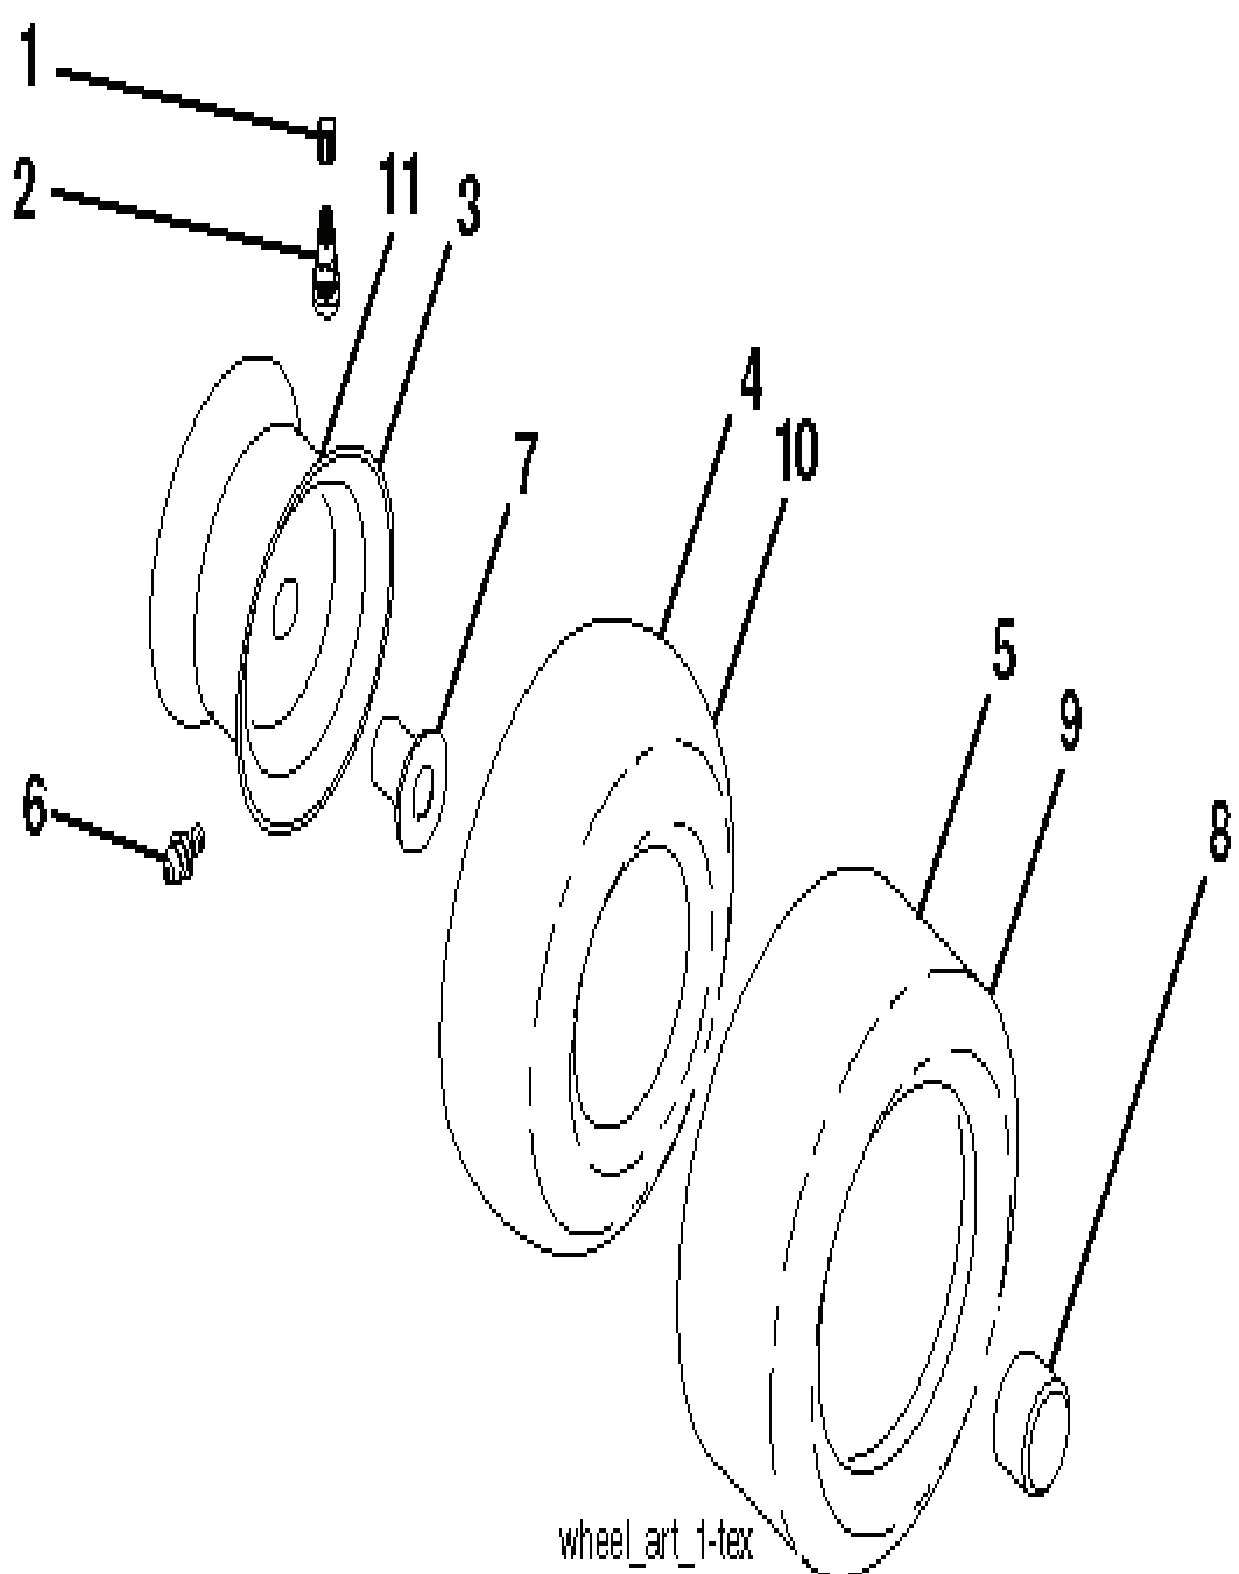

REF.	PART NO.	DESCRIPTION	REMARK	QTY.	KIT
2	532195223	SHAFT		0	
3	532195231	LEVER		0	
7	532411742	GRIP		0	
10	532196314	SPRING		0	
87	532194209	SPRING		0	
88	532410710	SPRING		0	
89	819191912	WASHER		0	
90	532194208	PIN		0	
91	532195181	LINK		0	
97	817000612	SCREW		0	
98	532195264	LINK		0	
100	873930600	NUT		0	
113	819171912	WASHER		0	

IGNITION SWITCH

POSITION	CIRCUIT	"MAKE"
OFF	M+G+A1	
RUN/OVERRIDE	B+A1	
RUN	B+A1	L+A2
START	B + S + A1	

CHASSIS HARNESS CONNECTOR (MATING SIDE)

DASH HARNESS CONNECTOR (MATING SIDE)

WIRING INSULATED CLIPS
 NOTE: IF WIRING INSULATED CLIPS WERE REMOVED FOR SERVICING OF UNIT, THEY SHOULD BE RE-INSTALLED TO PROPERLY SECURE YOUR WIRING.

seat-tex_knob_1

REF.	PART NO.	DESCRIPTION	REMARK	QTY.	KIT
1	532197511	SEAT		0	
2	532180166	BRACKET		0	
3	532140675	STRAP		0	
5	532145006	CLIP		0	
6	873800600	NUT		0	
7	532124181	SPRING		0	
8	532171877	BOLT		0	
10	532199180	PLATE		0	
12	532199370	BRACKET		0	
13	532121248	BUSHING		0	
14	872050412	BOLT		0	
15	532134300	SPACER		0	
16	532123740	SPRING		0	
17	532123976	LOCKNUT		0	
19	532199372	KNOB		0	
21	532171852	BOLT		0	
37	873800500	LOCK NUT		0	
42	532199371	WASHER		0	

wheel_art_1-tex

REF.	PART NO.	DESCRIPTION	REMARK	QTY.	KIT
1	532059192	CAP VALVE		0	
2	532065139	NIPPLE		0	
3	532425361	RIM		0	
4	532421652	TUBE		0	
5	532123410	TIRE		0	
6	532124957	FITTING		0	
7	532124959	BEARING		0	
8	532175039	HUB CAP		0	
9	532106230	TIRE		0	
10	532007154	HOSE		0	
11	532425362	RIM		0	
--	532144334	SEALING FOAM		0	