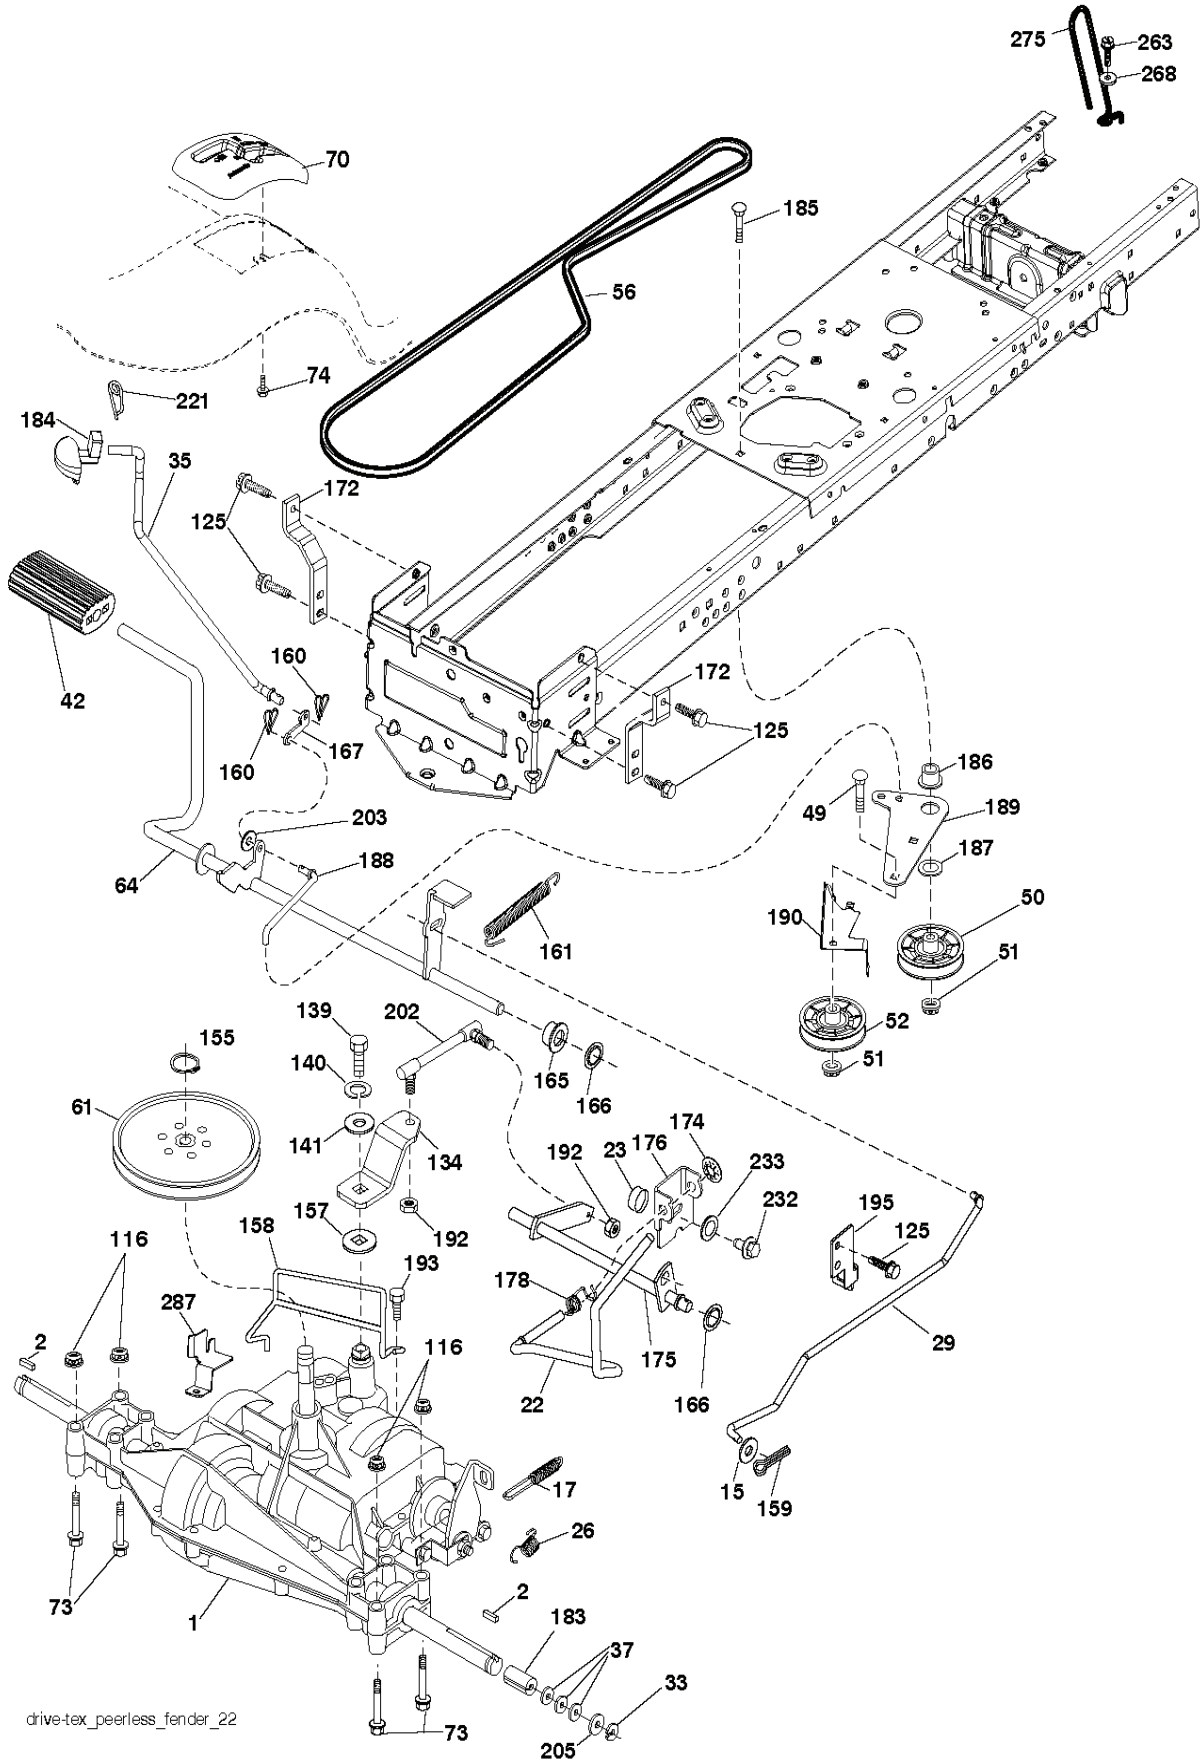

drive-tex_peerless_fender_22

REF.	PART NO.	DESCRIPTION	REMARK	QTY.	KIT
1	000000000	W/O DESCRIPTION	Transaxle, Peerless 205-569	0	
2	532123583	KEY		0	
15	819131316	WASHER		0	
17	532197297	SPRING		0	
22	532197660	ROD		0	
23	532171674	KNOB		0	
26	532197455	SPRING		0	
29	532197267	ROD		0	
33	812000001	RETAINER RING		0	
35	532401031	ROD		0	
37	532121749	WASHER		0	
42	532124872	PEDAL RUBBER		0	
49	872110614	BOLT		0	
50	532194327	PULLEY		0	
51	873900600	NUT		0	
52	532194326	PULLEY		0	
56	532138255	BELT		0	
61	532165999	PULLEY		0	
64	532196200	SHAFT		0	
70	532425366	CONSOLE		0	
73	874490544	SCREW		0	
74	532142432	SCREW		0	
116	873900500	NUT		0	
125	817000512	SCREW		0	
134	532197857	ROD		0	
139	874550412	BOLT		0	
140	810040400	WASHER		0	
141	819091210	WASHER		0	
155	812000028	CLIP		0	
157	532105701	WASHER		0	
158	532194352	BELT GUIDE		0	
159	876020412	SPLIT PIN		0	
160	532169484	PIN		0	
161	532105709	SPRING		0	
165	532196212	BUSHING		0	
166	532197290	NUT		0	
167	532405257	LATCH		0	
172	532197657	STRAP		0	
174	532197289	NUT		0	
175	532197858	SHAFT		0	
176	532196214	ARM		0	
178	532197456	SPRING		0	
183	532137057	SPACER		0	
184	532409747	KNOB		0	
185	872110622	BOLT		0	
186	532194321	SPACER		0	
187	819133210	WASHER		0	
188	532194323	LINK		0	
189	532194317	PLATE		0	
190	532194318	BELT GUIDE		0	
192	532150360	NUT		0	
193	817060512	SCREW		0	
195	532197332	BRACKET		0	
202	532197859	LINK		0	
203	819111116	WASHER		0	
205	532121748	WASHER		0	
221	532403187	SPRING		0	
232	874780716	BOLT		0	
233	532405296	WASHER		0	
263	817000612	SCREW		0	
268	819131614	WASHER		0	
275	532182402	PROTECTOR		0	
287	532421648	KEEPER		0