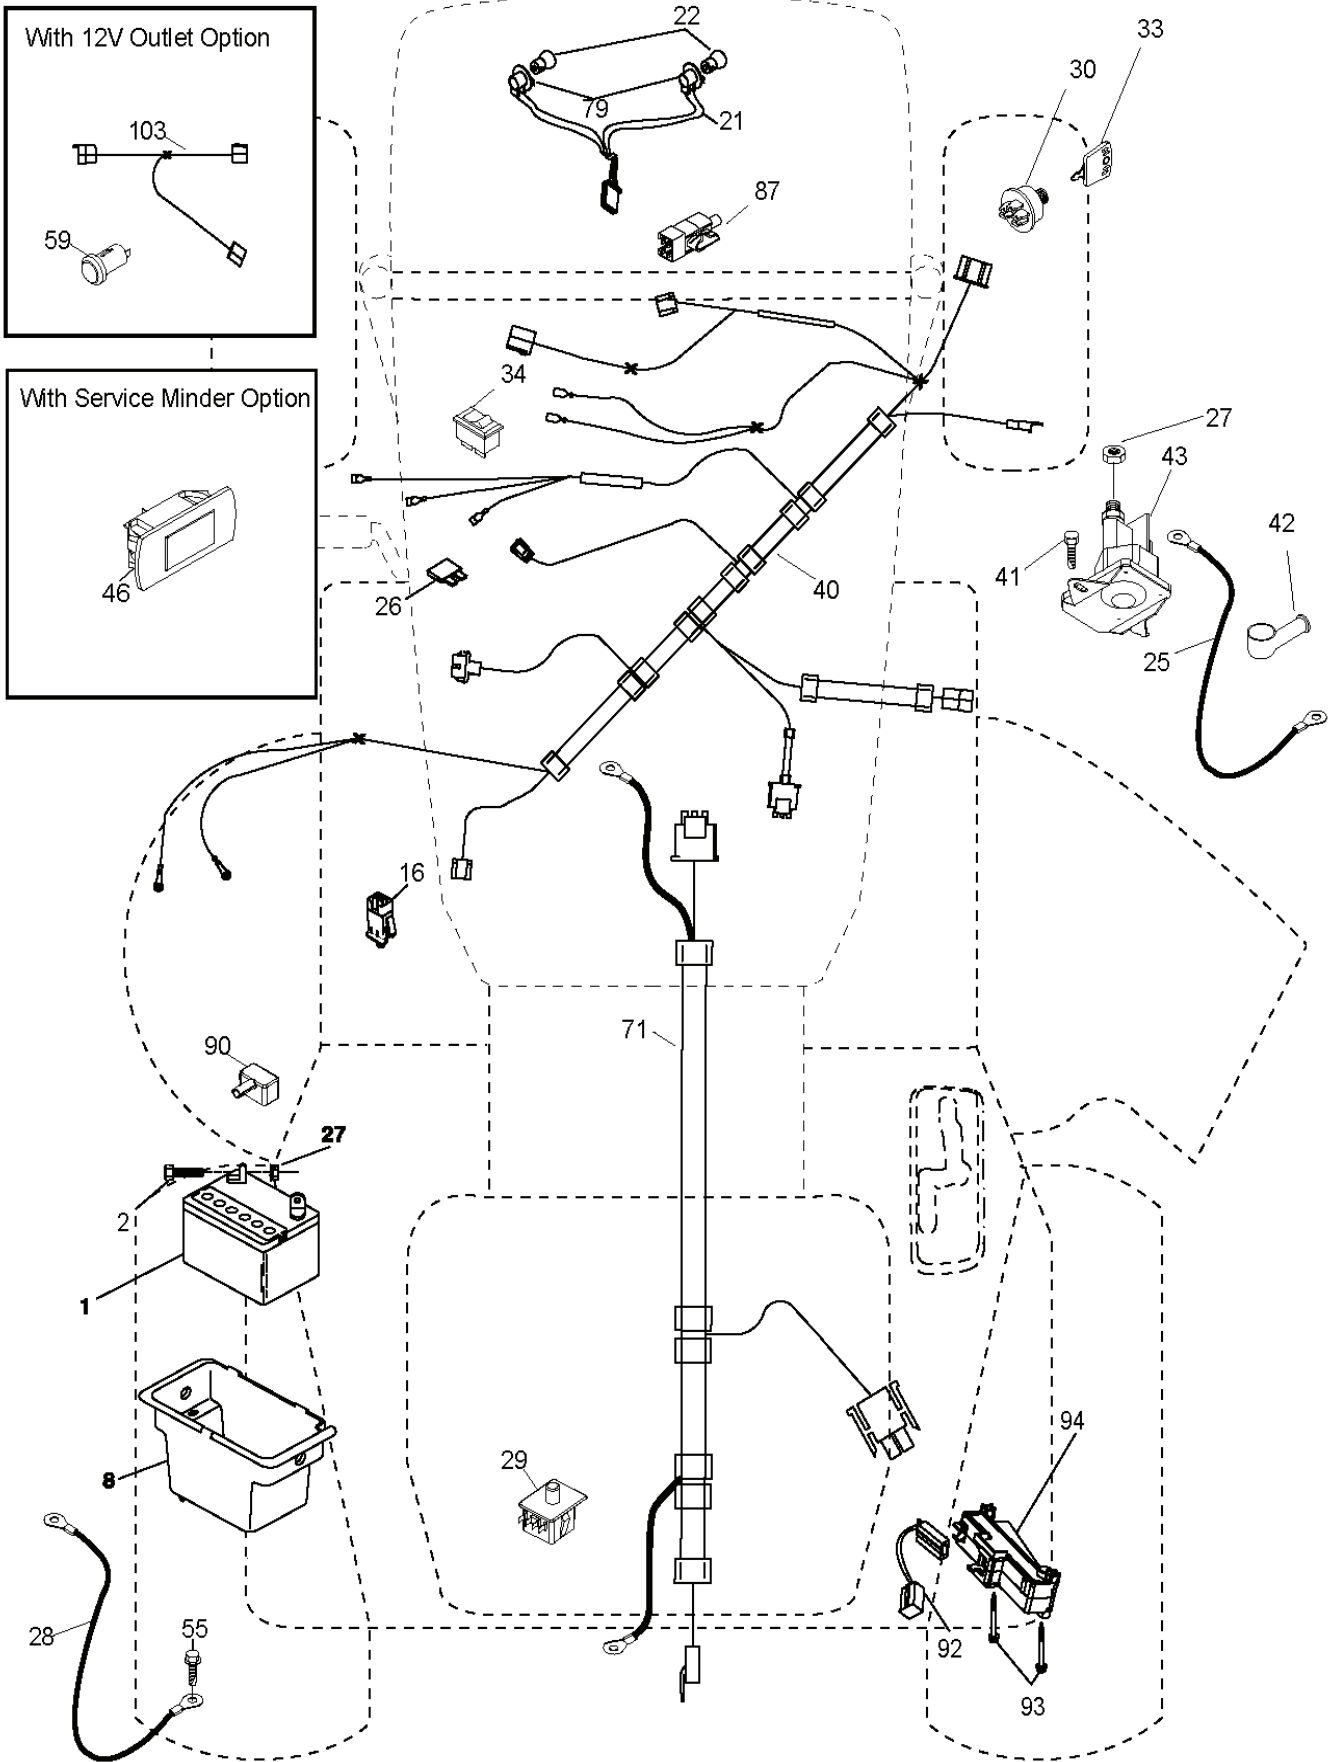

T02K

REF.	PART NO.	DESCRIPTION	REMARK	QTY.	KIT
1	532144924	BATTERY		0	
2	874760412	BOLT		0	
8	532193228	BOX		0	
16	532176138	MICRO SWITCH		0	
21	532400252	HARNESS		0	
22	532004152	BULB		0	
25	532412894	CABLE.STARTER.GGA.BL/R*SUBS/2*		0	
26	532175158	FUSE		0	
27	873510400	NUT		0	
28	532198885	CABLE		0	
29	532192749	SWITCH.SEAT.DP W/RAMPS		0	
30	532193350	IGNITION MODULE		0	
33	532411935	KEY		0	
34	532110712	SWITCH		0	
40	532401098	CABLE		0	
41	817720408	SCREW		0	
42	532131563	COVER		0	
43	532192507	SOLENOID		0	
55	817060512	SCREW		0	
71	532400449	CABLE		0	
79	532175242	HOLDER		0	
87	532197802	SWITCH		0	
90	532400725	COVER		0	
92	532196615	CABLE ASSY		0	
93	532192540	SCREW		0	
94	532191834	MODULE.REVERSE.ROS		0