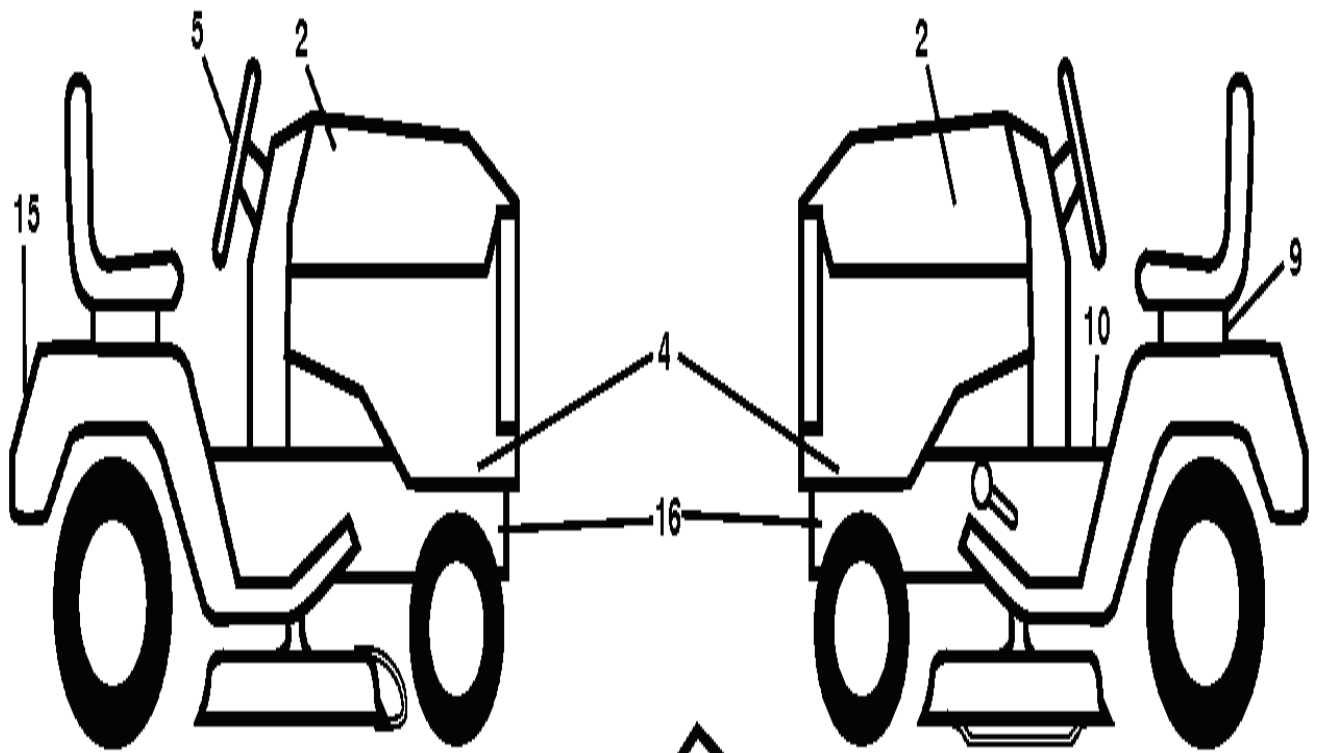

REF.	PART NO.	DESCRIPTION	REMARK	QTY.	KIT
1	532425112	DECAL		0	
2	532431616	DECAL		0	
3	532417925	DECAL		0	
4	532425736	DECAL		0	
5	532425758	DECAL		0	
8	532196841	DECAL		0	
9	532145005	DECAL		0	
10	532400389	LABEL		0	
11	532180432	DECAL		0	
13	532140837	DECAL		0	
15	532425678	DECAL		0	
16	532159736	DECAL		0	
17	532159737	DECAL		0	
--	532162598	DECAL		0	
--	532421543	DECAL		0	
--	532409505	PAD		0	
--	532411273	PAD		0