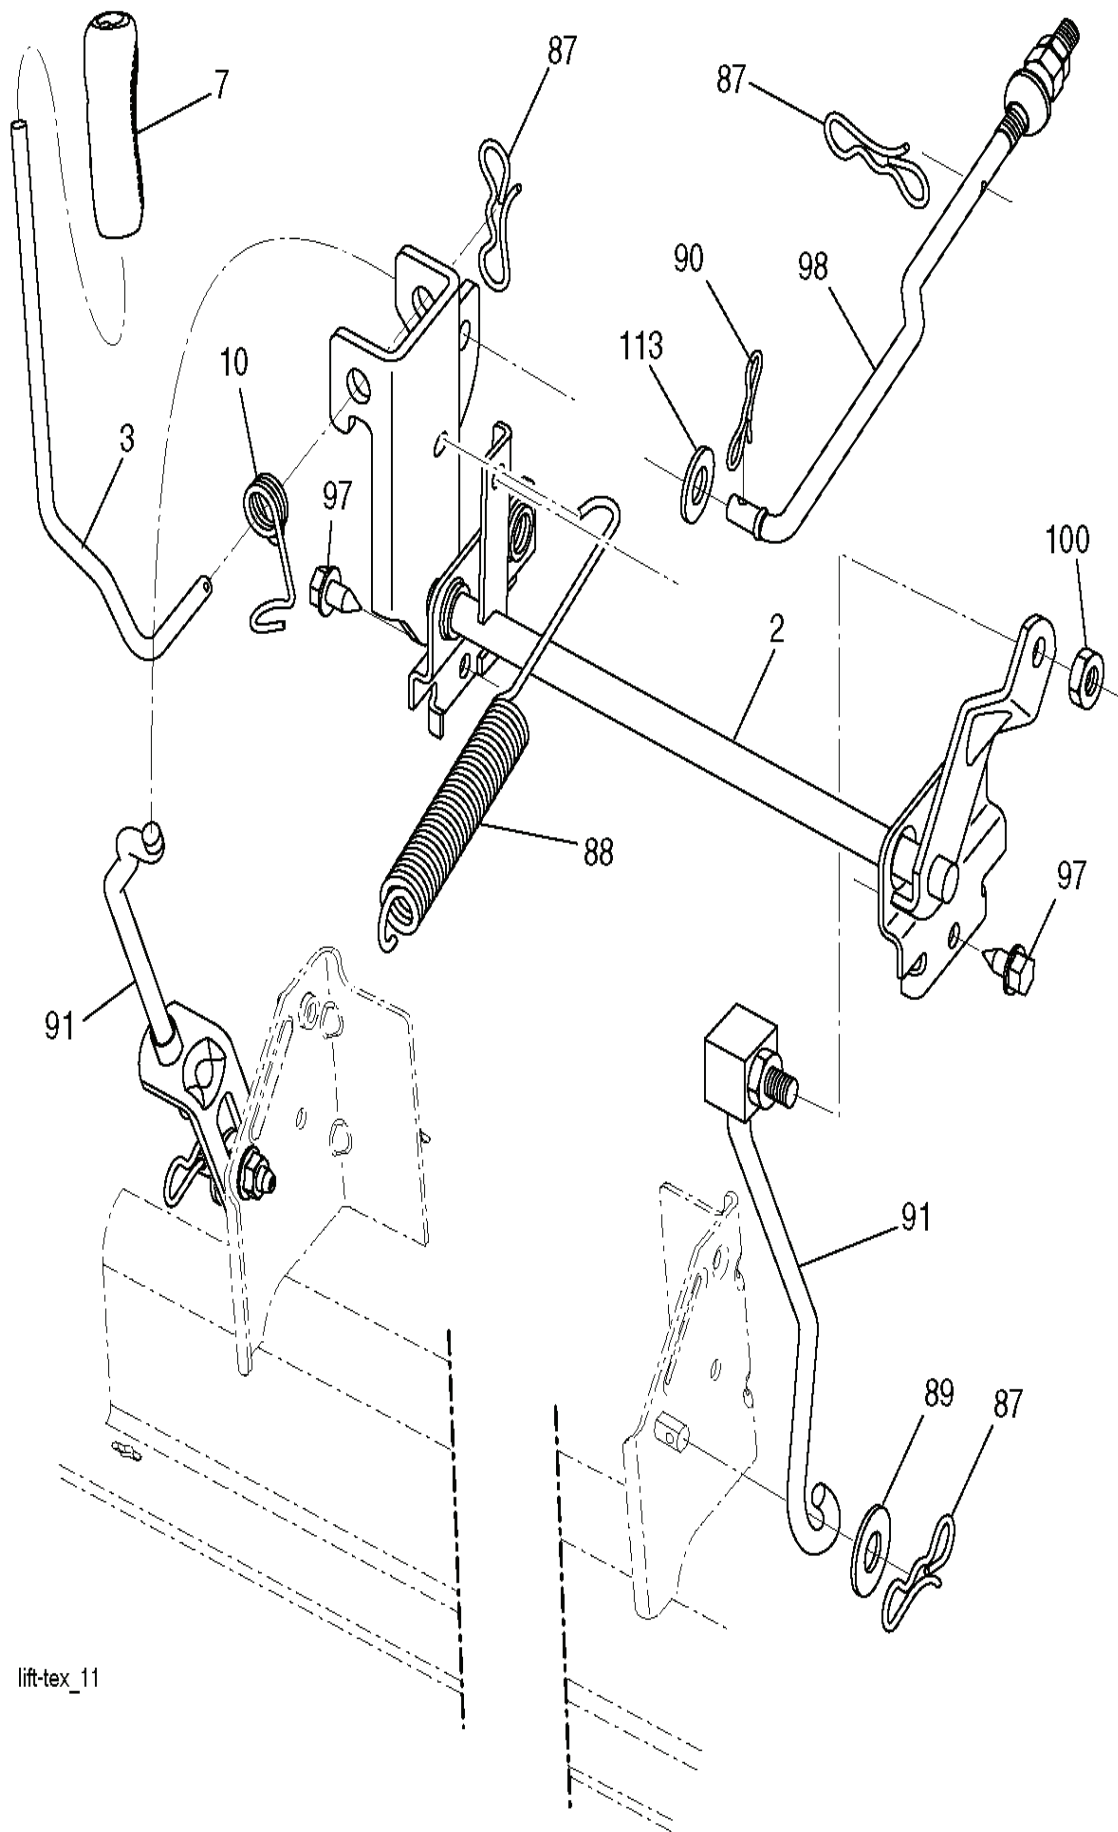

SPARE PARTS CATALOGUE

: P11577

Spare Parts List

SPARE PARTS LIST

REF.	PART NO.	DESCRIPTION	REMARK	QTY.	KIT
1	532419272	CUTTING DECK		0	
2	532195161	STUD		0	
3	873900500	NUT		0	
4	532417645	BRACKET		0	
5	817000510	BOLT		0	
6	532418863	ARM		0	
7	532416358	SCREW		0	
8	532420252	ARM		0	
9	532199092	SPACER		0	
10	817000616	SCREW		0	
11	532137729	SCREW		0	
12	532199470	ARM		0	
13	872110612	BOLT		0	
14	532156085	BELT GUIDE		0	
15	532146763	PULLEY		0	
16	873900600	NUT		0	
17	532400234	NUT		0	
18	532187690	WASHER		0	
19	532110485	BEARING		0	
20	532173984	SCREW		0	
21	532416910	BELT GUARD		0	
22	532193198	PULLEY		0	
23	817490628	SCREW		0	
24	819132012	WASHER		0	
25	532420253	BELT GUARD		0	
26	532430313	COVER		0	
27	532419271	BELT		0	
28	532424769	DEFLECTOR		0	
29	532420895	HINGE PIN		0	
30	532197026	TORSION SPRING		0	
31	532110452	NUT		0	
32	532401872	SPRING		0	
33	532187281	BEARING HOUSING		0	
34	532192872	SHAFT ASSY		0	
35	532419273	RIDE ON BLADE		0	
36	532193003	SCREW		0	
37	819131316	WASHER		0	
38	532196539	BOLT		0	
39	532105304	HUB CAP		0	
40	532419270	BELT GUARD		0	
41	532419265	BELT GUARD		0	
42	817000612	SCREW		0	
43	532416877	PULLEY		0	
67	532409792	HANDLE		0	
70	532401246	CLUTCH		0	
76	532415598	HOSE COUPLING		0	
152	532408714	CABLE		0	
--	532192870	SPINDLE		0	
--	532421696	CUTTING DECK		0	

REF.	PART NO.	DESCRIPTION	REMARK	QTY.	KIT
2	532195223	SHAFT		0	
3	532195231	LEVER		0	
7	532411742	GRIP		0	
10	532196314	SPRING		0	
87	532194209	SPRING		0	
88	532410710	SPRING		0	
89	819191912	WASHER		0	
90	532194208	PIN		0	
91	532195181	LINK		0	
97	817000612	SCREW		0	
98	532195264	LINK		0	
100	873930600	NUT		0	
113	819171912	WASHER		0	