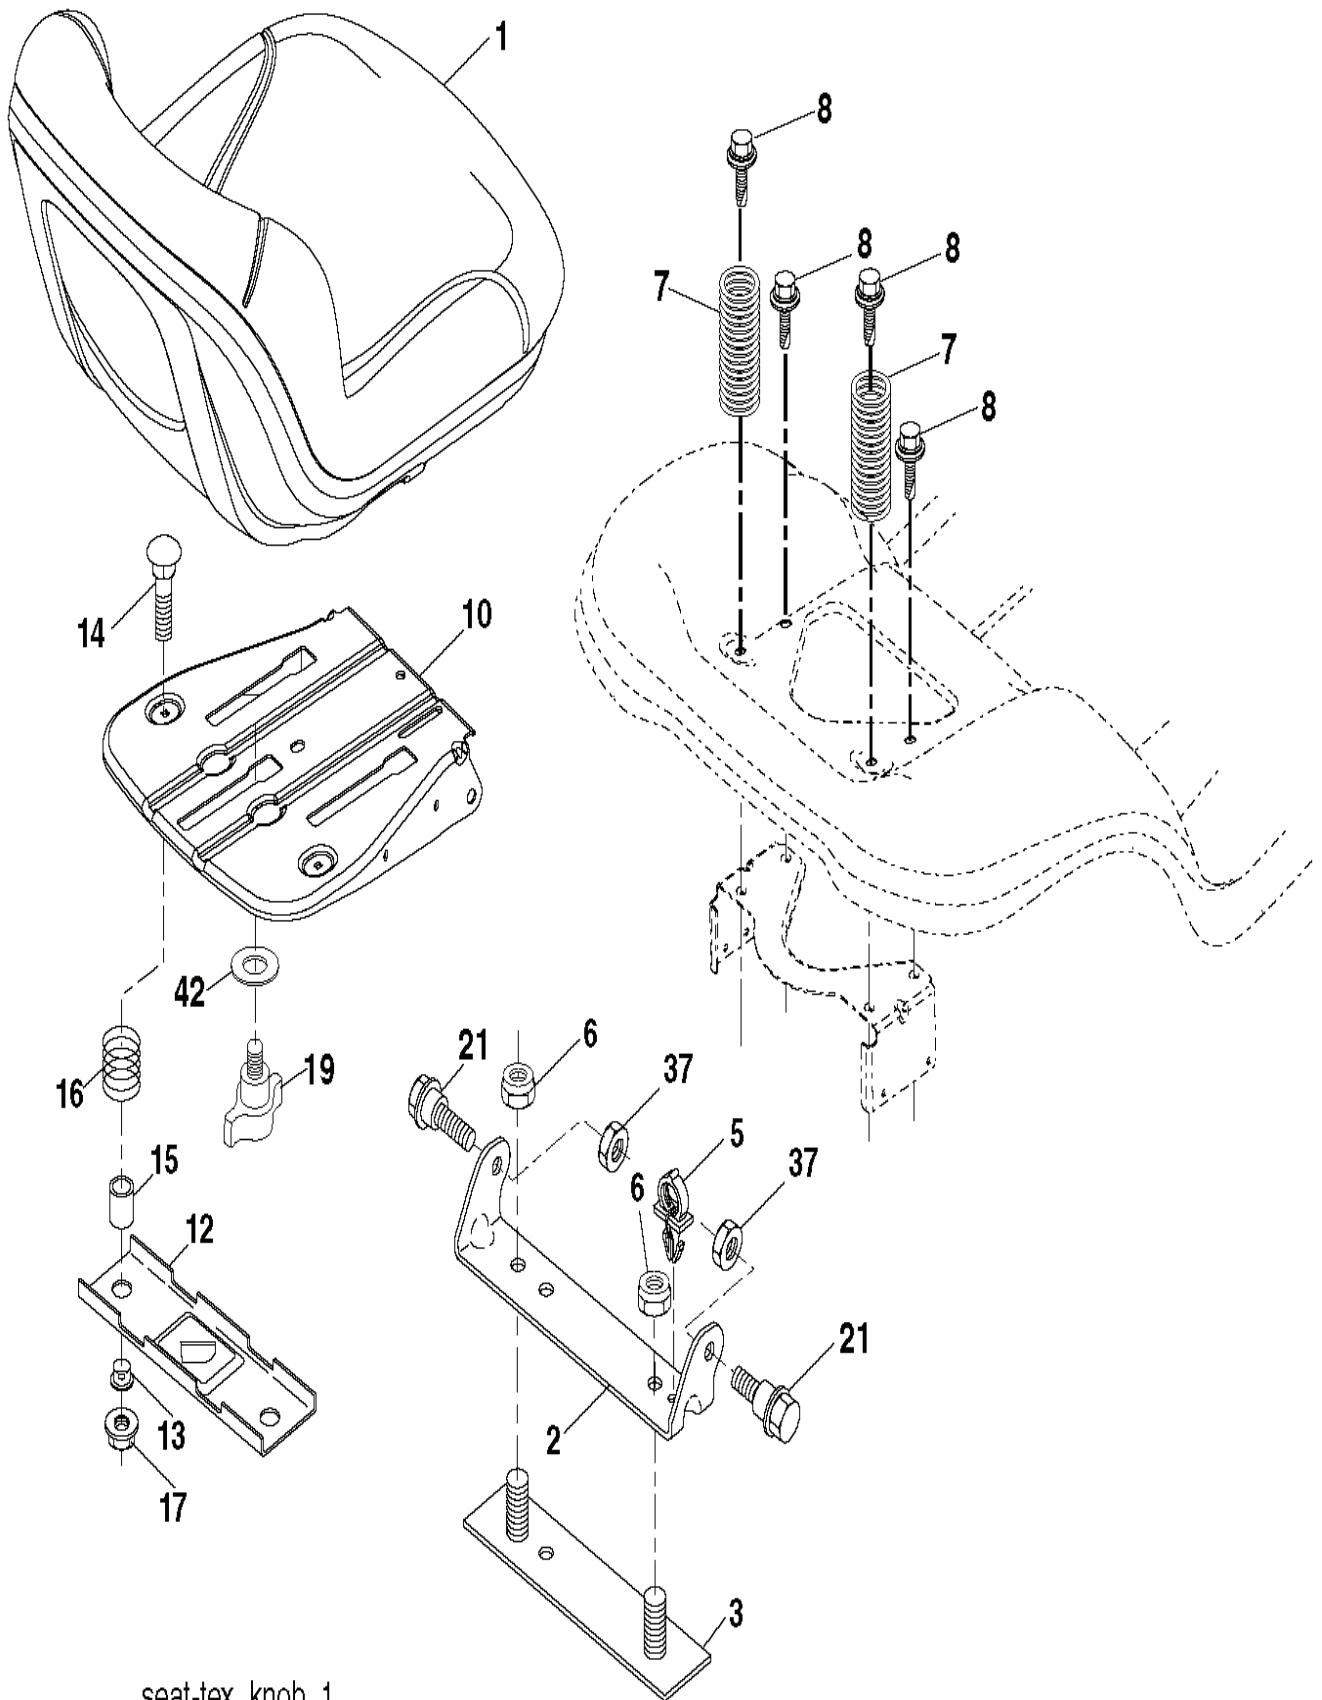

IGNITION SWITCH

POSITION	CIRCUIT	"MAKE"
OFF	M+G+A1	
RUN/OVERRIDE	B+A1	
RUN	B+A1	L+A2
START	B + S + A1	

CHASSIS HARNESS CONNECTOR (MATING SIDE)

DASH HARNESS CONNECTOR (MATING SIDE)

WIRING INSULATED CLIPS
 NOTE: IF WIRING INSULATED CLIPS WERE REMOVED FOR SERVICING OF UNIT, THEY SHOULD BE RE-INSTALLED TO PROPERLY SECURE YOUR WIRING.

seat-tex_knob_1

REF.	PART NO.	DESCRIPTION	REMARK	QTY.	KIT
1	532197511	SEAT		0	
2	532180166	BRACKET		0	
3	532140675	STRAP		0	
5	532145006	CLIP		0	
6	873800600	NUT		0	
7	532124181	SPRING		0	
8	532171877	BOLT		0	
10	532199180	PLATE		0	
12	532199370	BRACKET		0	
13	532121248	BUSHING		0	
14	872050412	BOLT		0	
15	532134300	SPACER		0	
16	532123740	SPRING		0	
17	532123976	LOCKNUT		0	
19	532199372	KNOB		0	
21	532171852	BOLT		0	
37	873800500	LOCK NUT		0	
42	532199371	WASHER		0	

wheel_art_1-tex

REF.	PART NO.	DESCRIPTION	REMARK	QTY.	KIT
1	532059192	CAP VALVE		0	
2	532065139	NIPPLE		0	
3	532425361	RIM		0	
4	532421652	TUBE		0	
5	532123410	TIRE		0	
6	532124957	FITTING		0	
7	532124959	BEARING		0	
8	532175039	HUB CAP		0	
9	532106230	TIRE		0	
10	532007154	HOSE		0	
11	532425362	RIM		0	
--	532144334	SEALING FOAM		0	