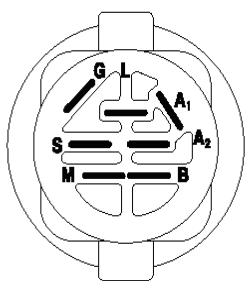

NOTE
YOUR TRACTOR IS EQUIPPED WITH A SPECIAL ALTERNATOR SYSTEM. THE LIGHTS ARE NOT CONNECTED TO THE BATTERY, BUT HAVE THEIR OWN ELECTRICAL SOURCE. BECAUSE OF THIS, THE BRIGHTNESS OF THE LIGHTS WILL CHANGE WITH ENGINE SPEED. AT IDLE THE LIGHTS WILL DIM. AS THE ENGINE IS SPEEDED UP, THE LIGHTS WILL BECOME THEIR BRIGHTEST.

IGNITION SWITCH