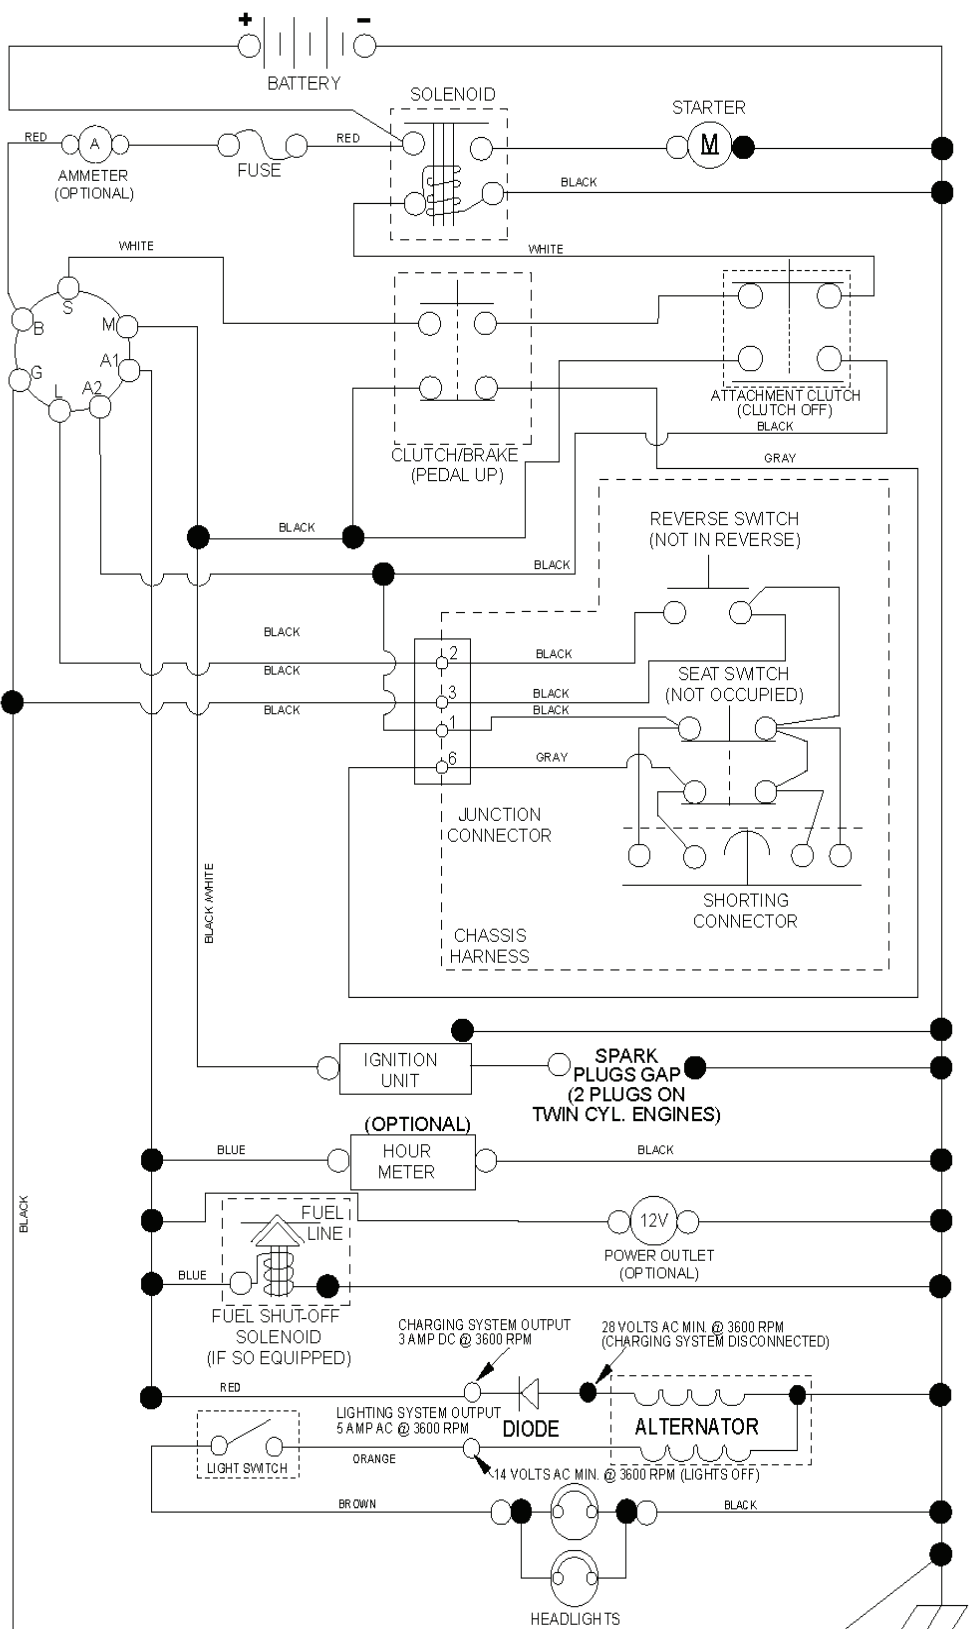

SPARE PARTS CATALOGUE

: P11577

Spare Parts List

SPARE PARTS LIST

REF.	PART NO.	DESCRIPTION	REMARK	QTY.	KIT
1	532419272	CUTTING DECK		0	
2	532195161	STUD		0	
3	873900500	NUT		0	
4	532417645	BRACKET		0	
5	817000510	BOLT		0	
6	532418863	ARM		0	
7	532416358	SCREW		0	
8	532420252	ARM		0	
9	532199092	SPACER		0	
10	817000616	SCREW		0	
11	532137729	SCREW		0	
12	532199470	ARM		0	
13	872110612	BOLT		0	
14	532156085	BELT GUIDE		0	
15	532146763	PULLEY		0	
16	873900600	NUT		0	
17	532400234	NUT		0	
18	532187690	WASHER		0	
19	532110485	BEARING		0	
20	532173984	SCREW		0	
21	532416910	BELT GUARD		0	
22	532193198	PULLEY		0	
23	817490628	SCREW		0	
24	819132012	WASHER		0	
25	532420253	BELT GUARD		0	
26	532430313	COVER		0	
27	532419271	BELT		0	
28	532424769	DEFLECTOR		0	
29	532420895	HINGE PIN		0	
30	532197026	TORSION SPRING		0	
31	532110452	NUT		0	
32	532401872	SPRING		0	
33	532187281	BEARING HOUSING		0	
34	532192872	SHAFT ASSY		0	
35	532419273	RIDE ON BLADE		0	
36	532193003	SCREW		0	
37	819131316	WASHER		0	
38	532196539	BOLT		0	
39	532105304	HUB CAP		0	
40	532419270	BELT GUARD		0	
41	532419265	BELT GUARD		0	
42	817000612	SCREW		0	
43	532416877	PULLEY		0	
67	532409792	HANDLE		0	
70	532401246	CLUTCH		0	
76	532415598	HOSE COUPLING		0	
152	532408714	CABLE		0	
--	532192870	SPINDLE		0	
--	532421696	CUTTING DECK		0	

REF.	PART NO.	DESCRIPTION	REMARK	QTY.	KIT
2	532195223	SHAFT		0	
3	532195231	LEVER		0	
7	532411742	GRIP		0	
10	532196314	SPRING		0	
87	532194209	SPRING		0	
88	532410710	SPRING		0	
89	819191912	WASHER		0	
90	532194208	PIN		0	
91	532195181	LINK		0	
97	817000612	SCREW		0	
98	532195264	LINK		0	
100	873930600	NUT		0	
113	819171912	WASHER		0	