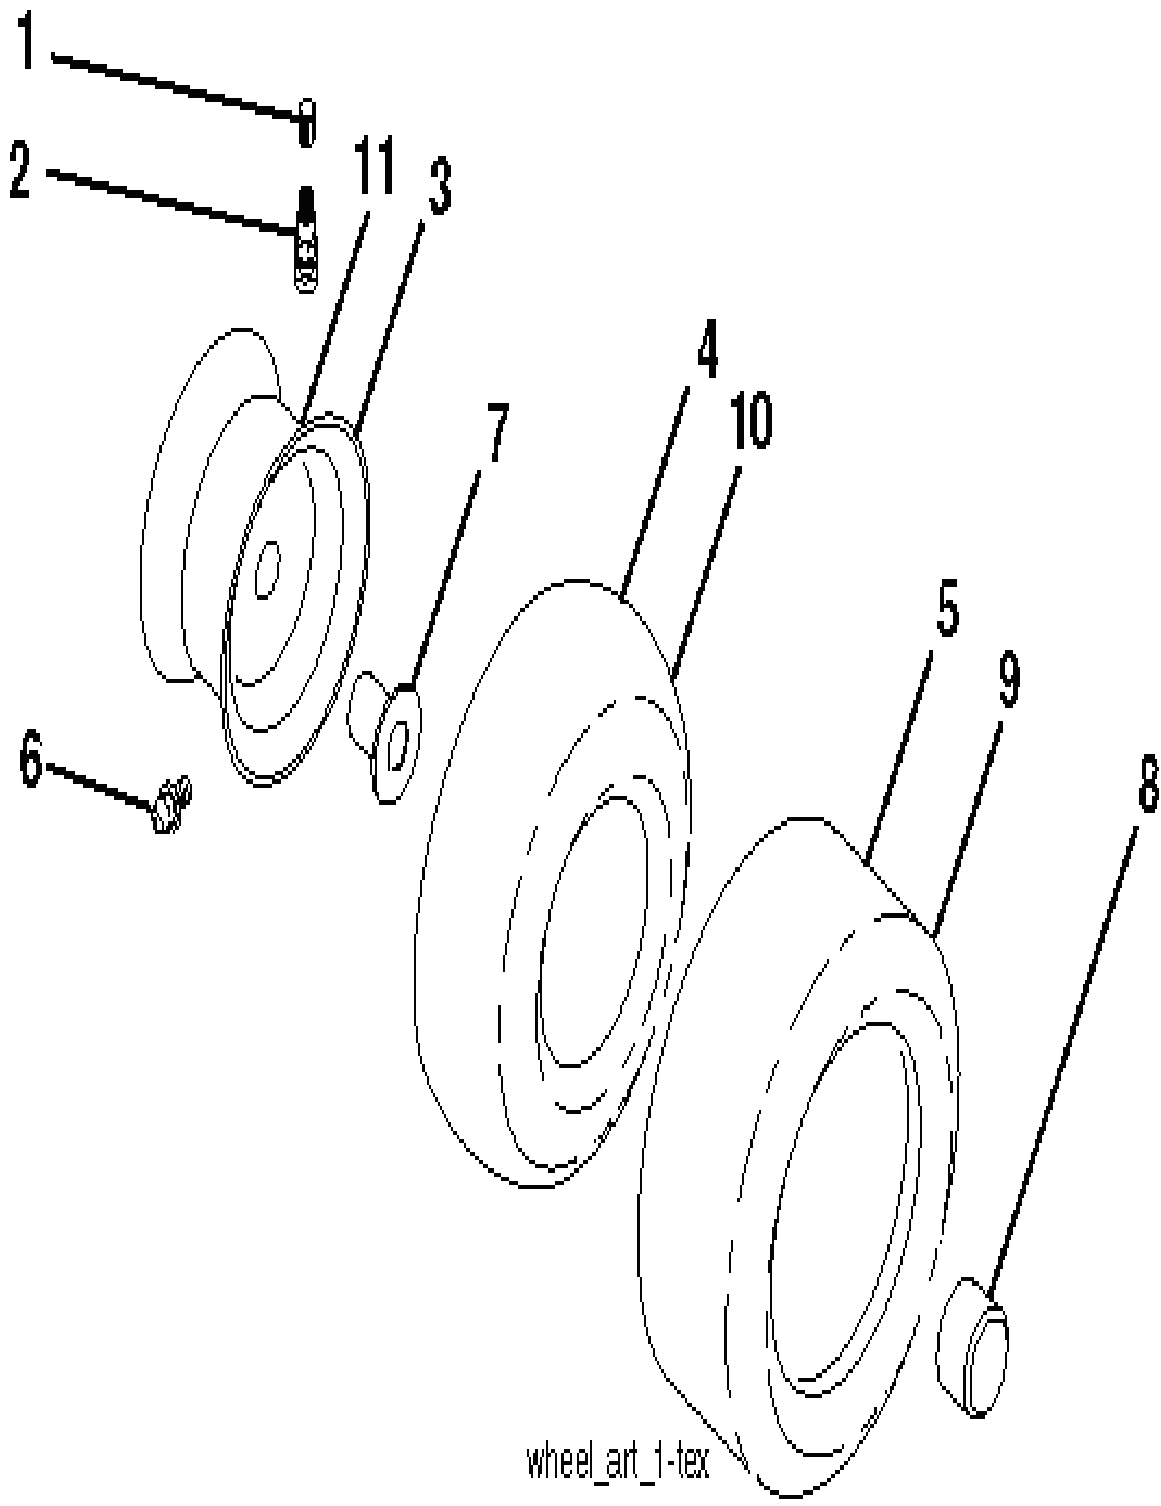

IGNITION SWITCH

POSITION	CIRCUIT	"MAKE"
OFF	M+G+A1	
RUN/OVERRIDE	B+A1	
RUN	B+A1	L+A2
START	B+S+A1	

CHASSIS HARNESS CONNECTOR (C1) (MATING SIDE)

DASH HARNESS CONNECTOR (C1) (MATING SIDE)

WIRING INSULATED CLIPS
 NOTE: IF WIRING INSULATED CLIPS WERE REMOVED FOR SERVICING OF UNIT, THEY SHOULD BE RE-INSTALLED TO PROPERLY SECURE YOUR WIRING.

● NON-REMOVABLE CONNECTIONS

○ REMOVABLE CONNECTIONS

seat-tex_7A-vgt

REF.	PART NO.	DESCRIPTION	REMARK	QTY.	KIT
1	532197511	SEAT		1	
2	532180166	BRACKET		1	
3	532140675	STRAP		1	
6	873800600	NUT		1	
7	532124181	SPRING		1	
8	532171877	BOLT		1	
10	532196977	PLATE		1	
21	532171852	BOLT		1	
37	873800500	LOCK NUT		1	
40	532197661	HANDLE		1	
41	532198200	SPRING		1	
43	874760612	BOLT		1	
44	819133812	WASHER		1	

wheel_art_1-tex

REF.	PART NO.	DESCRIPTION	REMARK	QTY.	KIT
1	532059192	CAP VALVE		1	
2	532065139	NIPPLE		1	
3	532425361	RIM		1	
4	532421652	TUBE		1	
5	532123410	TIRE		1	
6	532124957	FITTING		1	
7	532124959	BEARING		1	
8	532175039	HUB CAP		1	
9	532106230	TIRE		1	
10	532124926	HOSE		1	
11	532425362	RIM		1	
--	532144334	SEALING FOAM		1	
	PART NO.		REMARK		KIT