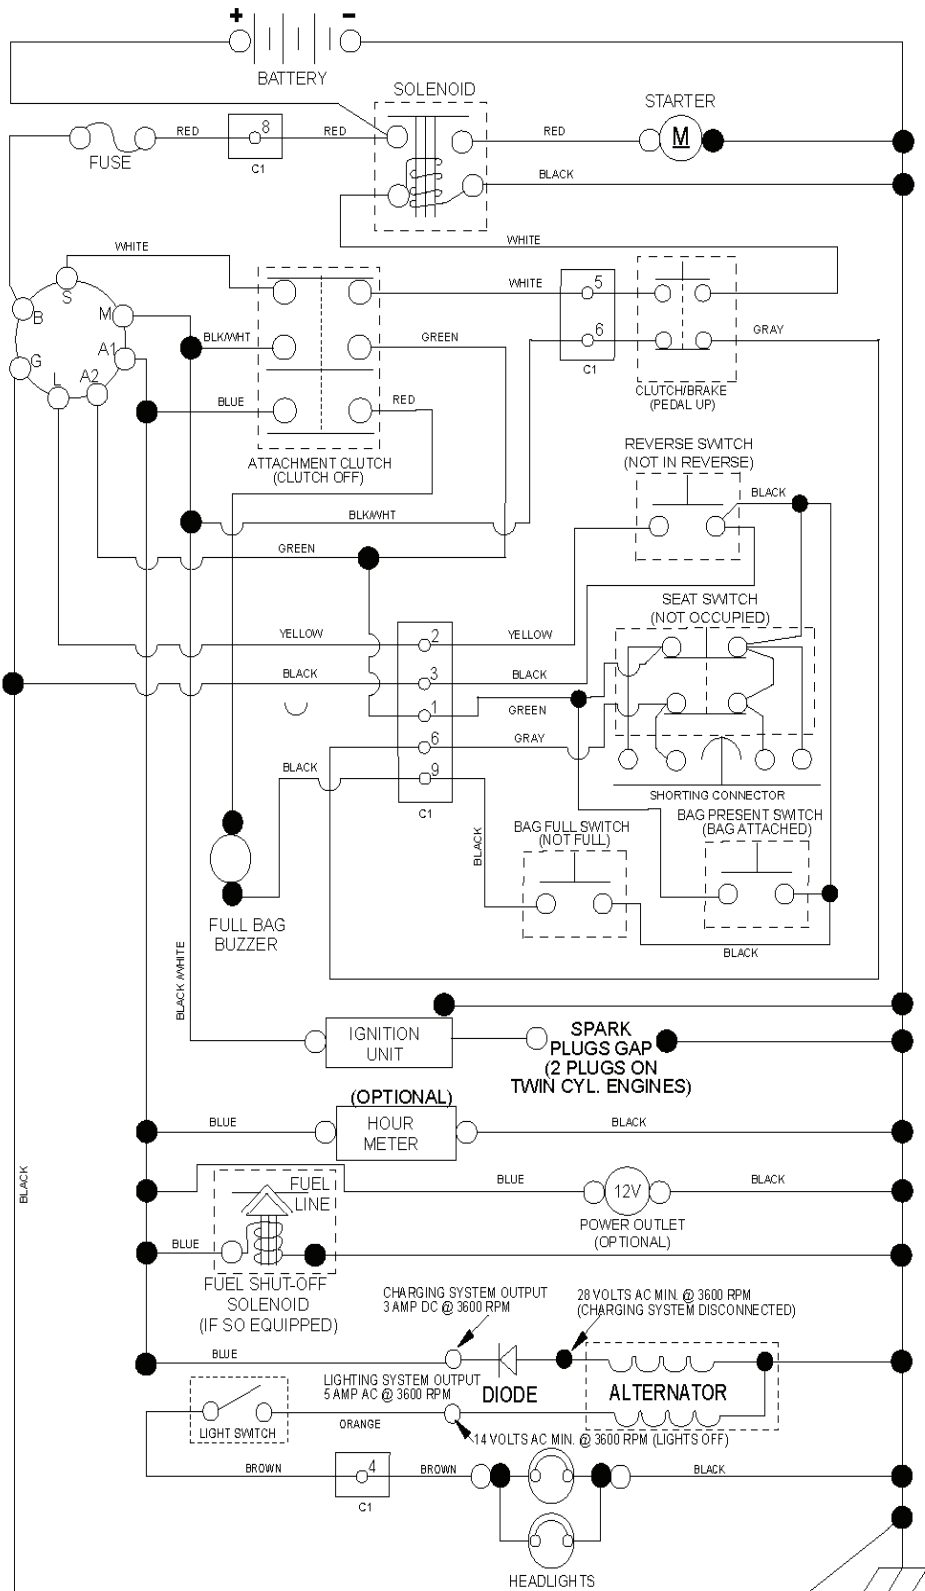

NOTE
YOUR TRACTOR IS EQUIPPED WITH A SPECIAL ALTERNATOR SYSTEM. THE LIGHTS ARE NOT CONNECTED TO THE BATTERY, BUT HAVE THEIR OWN ELECTRICAL SOURCE. BECAUSE OF THIS, THE BRIGHTNESS OF THE LIGHTS WILL CHANGE WITH ENGINE SPEED. AT IDLE THE LIGHTS WILL DIM. AS THE ENGINE SPEED IS INCREASED, THE LIGHTS WILL BECOME THEIR BRIGHTEST.