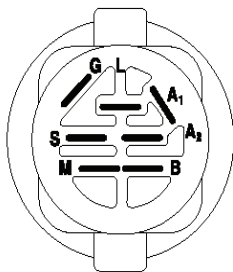

IGNITION SWITCH

POSITION	CIRCUIT	"MAKE"
OFF	M+G+A1	
RUN/OVERRIDE	B+A1	
RUN	B+A1	L+A2
START	B+S+A1	

WIRING INSULATED CLIPS
NOTE: IF WIRING INSULATED CLIPS WERE REMOVED FOR SERVICING OF UNIT, THEY SHOULD BE RE-INSTALLED TO PROPERLY SECURE YOUR WIRING.

● NON-REMOVABLE CONNECTIONS

○ REMOVABLE CONNECTIONS