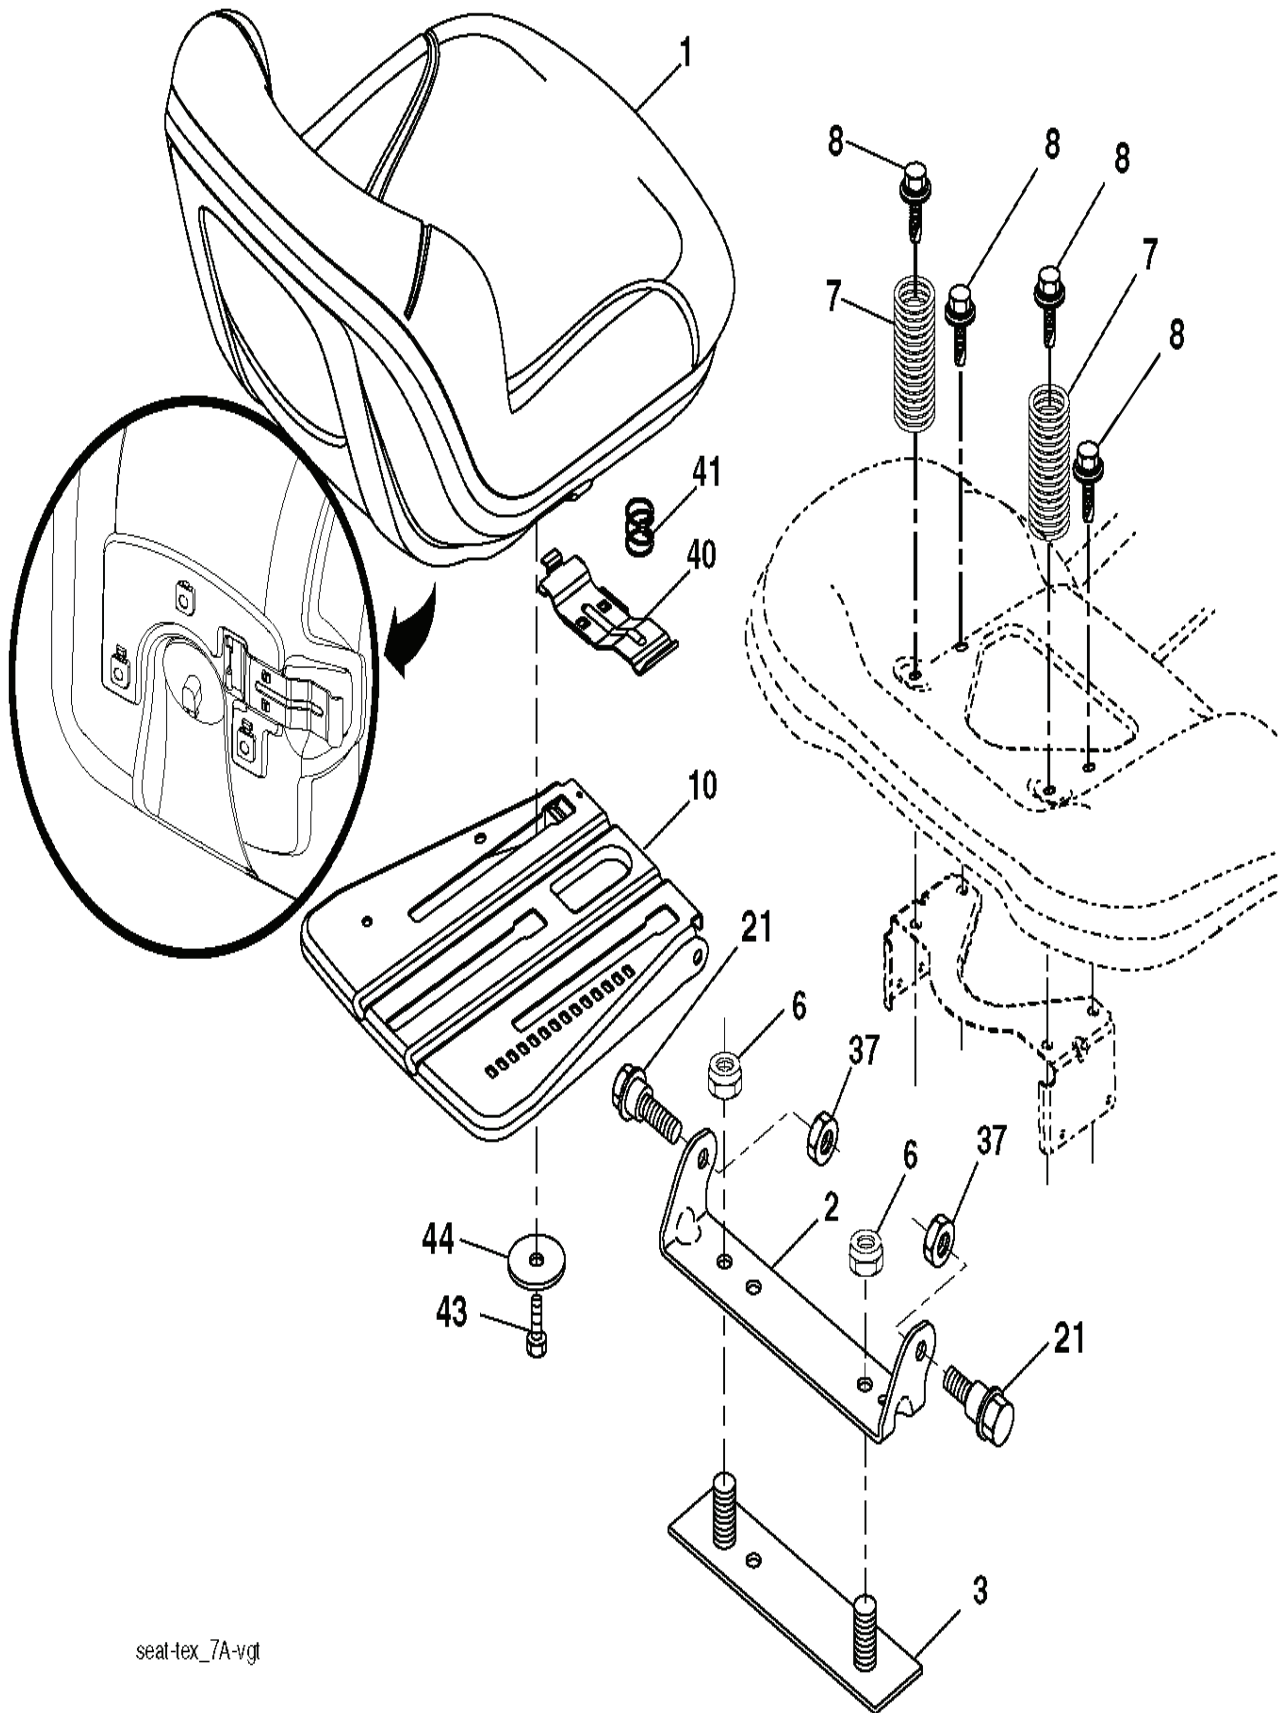

IGNITION SWITCH

POSITION	CIRCUIT	"MAKE"
OFF	M+G+A1	
RUN/OVERRIDE	B+A1	
RUN	B+A1	L+A2
START	B+S+A1	

CHASSIS HARNESS CONNECTOR (C1) (MATING SIDE)

DASH HARNESS CONNECTOR (C1) (MATING SIDE)

WIRING INSULATED CLIPS
 NOTE: IF WIRING INSULATED CLIPS WERE REMOVED FOR SERVICING OF UNIT, THEY SHOULD BE RE-INSTALLED TO PROPERLY SECURE YOUR WIRING.

● NON-REMOVABLE CONNECTIONS

○ REMOVABLE CONNECTIONS

seat-tex_7A-vgt

REF.	PART NO.	DESCRIPTION	REMARK	QTY.	KIT
1	532197511	SEAT		1	
2	532180166	BRACKET		1	
3	532140675	STRAP		1	
6	873800600	NUT		1	
7	532124181	SPRING		1	
8	532171877	BOLT		1	
10	532196977	PLATE		1	
21	532171852	BOLT		1	
37	873800500	LOCK NUT		1	
40	532197661	HANDLE		1	
41	532198200	SPRING		1	
43	874760612	BOLT		1	
44	819133812	WASHER		1	