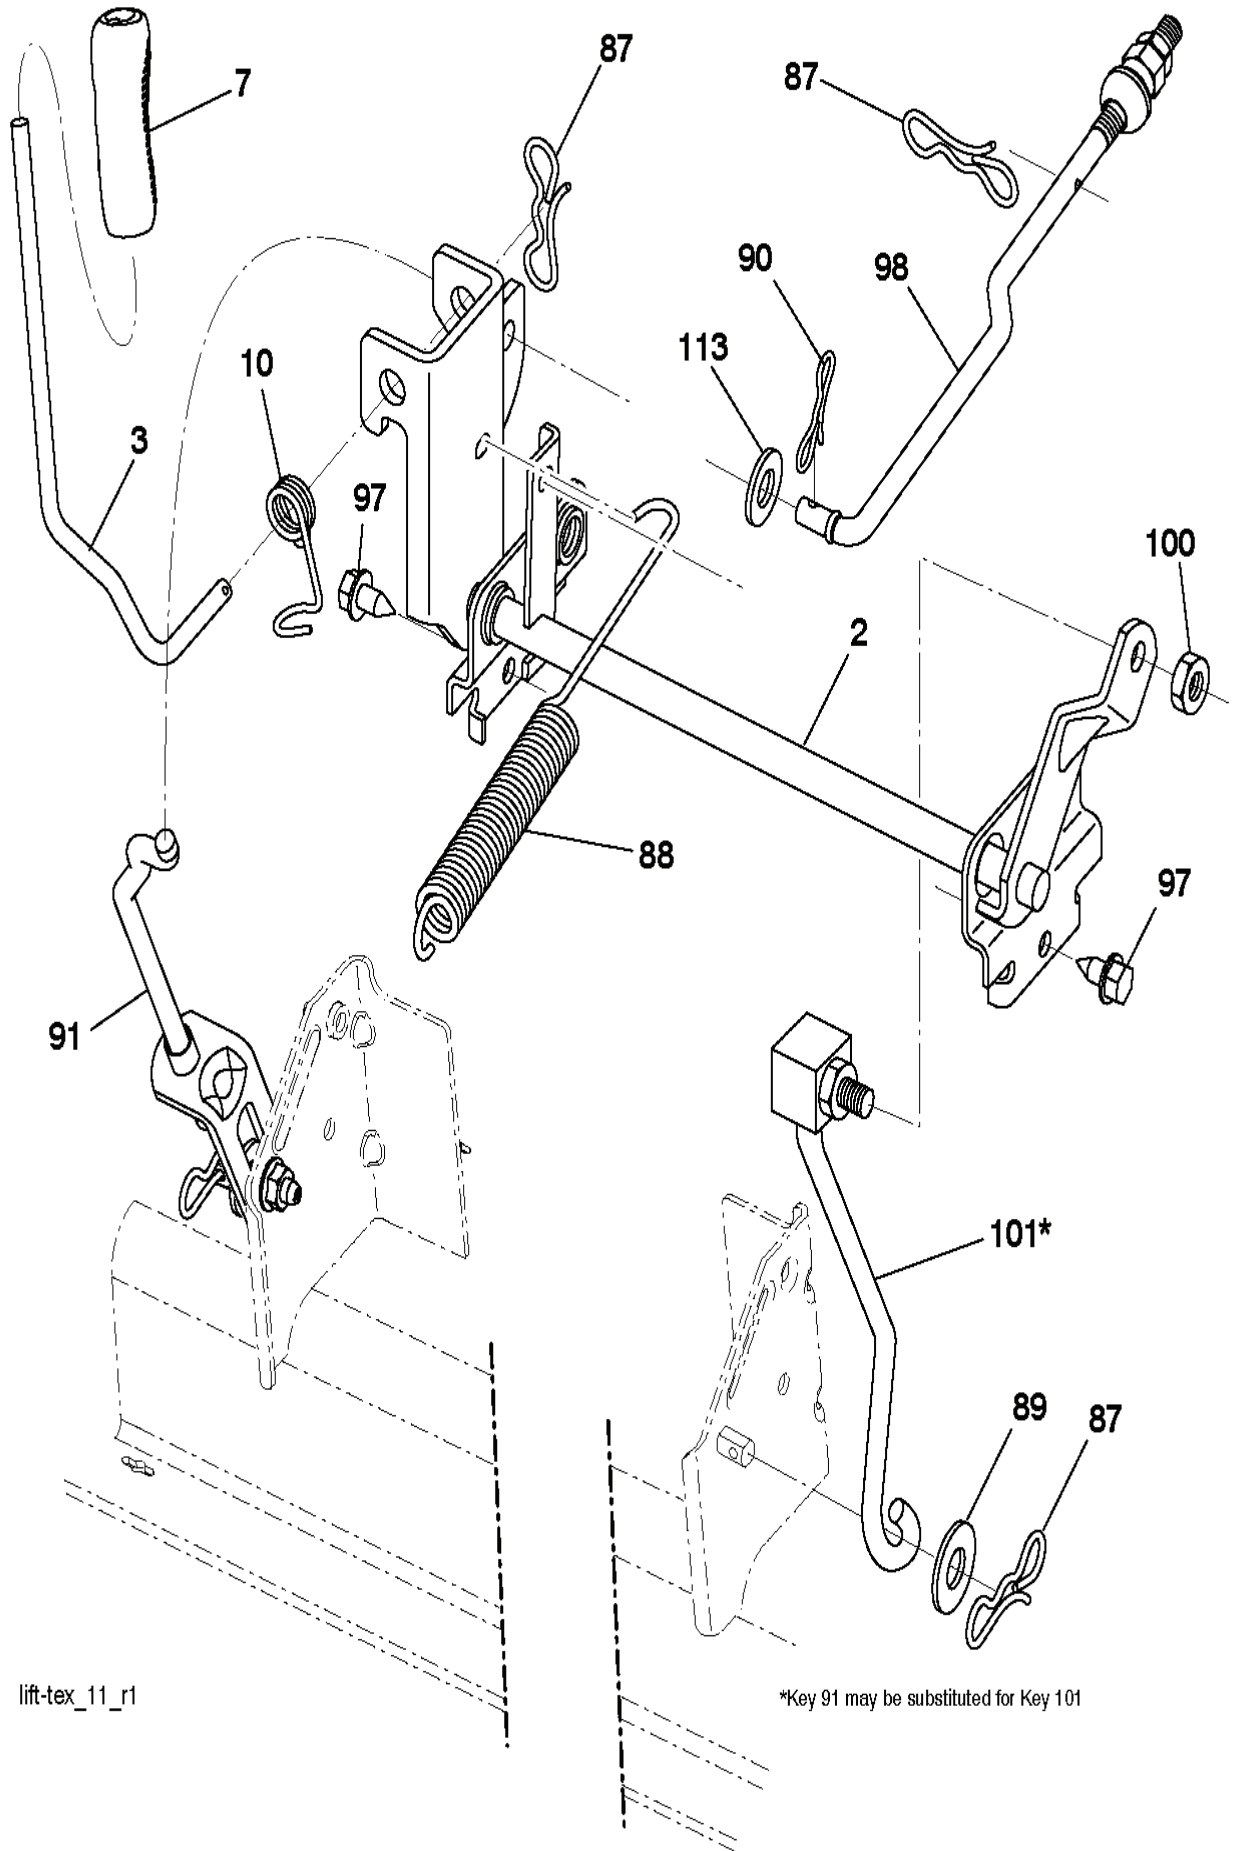

REF.	PART NO.	DESCRIPTION	REMARK	QTY.	KIT
1	532419272	CUTTING DECK		1	
2	532195161	STUD		1	
3	873900500	NUT		1	
4	532417645	BRACKET		1	
5	817000510	BOLT		1	
6	532418863	ARM		1	
7	532416358	SCREW		1	
8	532420252	ARM		1	
9	532199092	SPACER		1	
10	817000616	SCREW		1	
11	532137729	SCREW		1	
12	532199470	ARM		1	
13	872110612	BOLT		1	
14	532156085	BELT GUIDE		1	
15	532146763	PULLEY		1	
16	873900600	NUT		1	
17	532400234	NUT		1	
18	532187690	WASHER		1	
19	532110485	BEARING		1	
20	532173984	SCREW		1	
21	532416910	BELT GUARD		1	
22	532193198	PULLEY		1	
23	817490628	SCREW		1	
24	819132012	WASHER		1	
25	532420253	BELT GUARD		1	
26	532430313	COVER		1	
27	532419271	BELT		1	
29	532420895	HINGE PIN		1	
32	532401872	SPRING		1	
33	532187281	BEARING HOUSING		1	
34	532192872	SHAFT ASSY		1	
35	532419274	RIDE ON BLADE		1	
36	532193003	SCREW		1	
37	819131316	WASHER		1	
38	532196539	BOLT		1	
40	532419270	BELT GUARD		1	
41	532419265	BELT GUARD		1	
42	817000612	SCREW		1	
43	532416877	PULLEY		1	
67	532409792	HANDLE		1	
70	532401246	CLUTCH		1	
72	532417236	CHUTE		1	
73	532425274	CHUTE		1	
74	532124670	RETAINER RING		1	
76	532415598	HOSE COUPLING		1	
152	532408714	CABLE		1	
--	532416405	COUPLING	Mandrel Assembly (Includes Housing, Shaft Assembly, And Bearing Only - Pulley/ Nut/Washer And Blade Bolt/ Washers Not Included)	1	
--	532192870	SPINDLE		1	
--	532421606	CUTTING DECK		1	