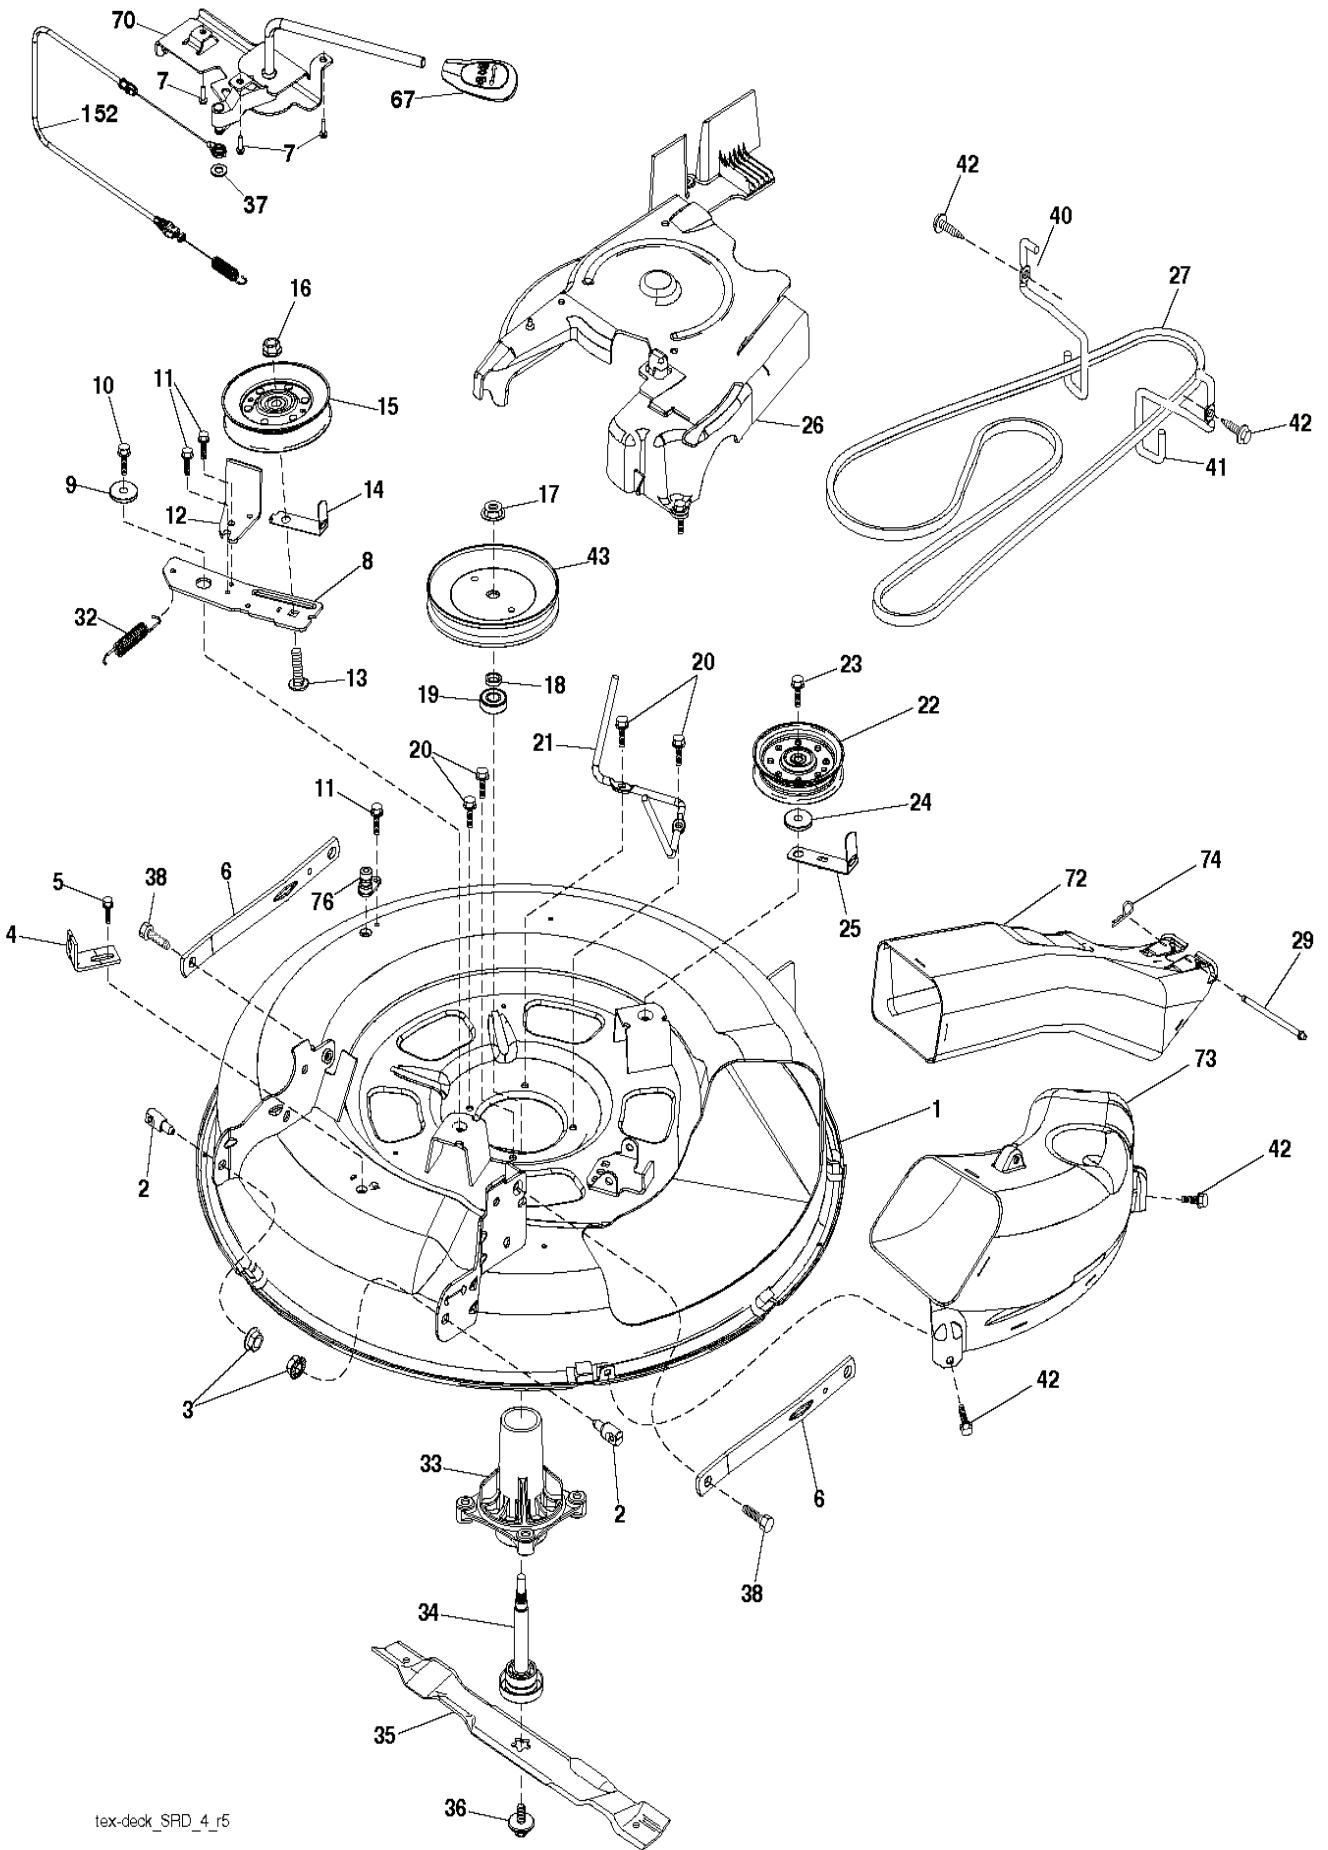

REF.	PART NO.	DESCRIPTION	REMARK	QTY.	KIT
1	000000000	W/O DESCRIPTION	Engine BS Model No. 217807	1	
2	532179758	MUFFLER		1	
9	532194319	BELT GUIDE		1	
12	532140186	PULLEY		1	
15	532407545	FUEL TANK		1	
18	532197725	PLUG		1	
20	532411724	CONTROL		1	
21	532416358	SCREW		1	
28	532137040	HOSE		1	
29	532137180	SPARK ARRESTER KIT		1	
37	532123487	HOSE CLAMP		1	
42	810040700	WASHER		1	
45	873510400	NUT		1	
69	532165291	GASKET		1	
79	532192334	SCREW		1	
81	532148456	TUBE		1	
82	532181654	PLUG		1	
84	817060620	SCREW		1	
85	532173937	BOLT		1	
90	817000616	SCREW		1	
96	819091416	WASHER		1	
97	817670412	SCREW		1