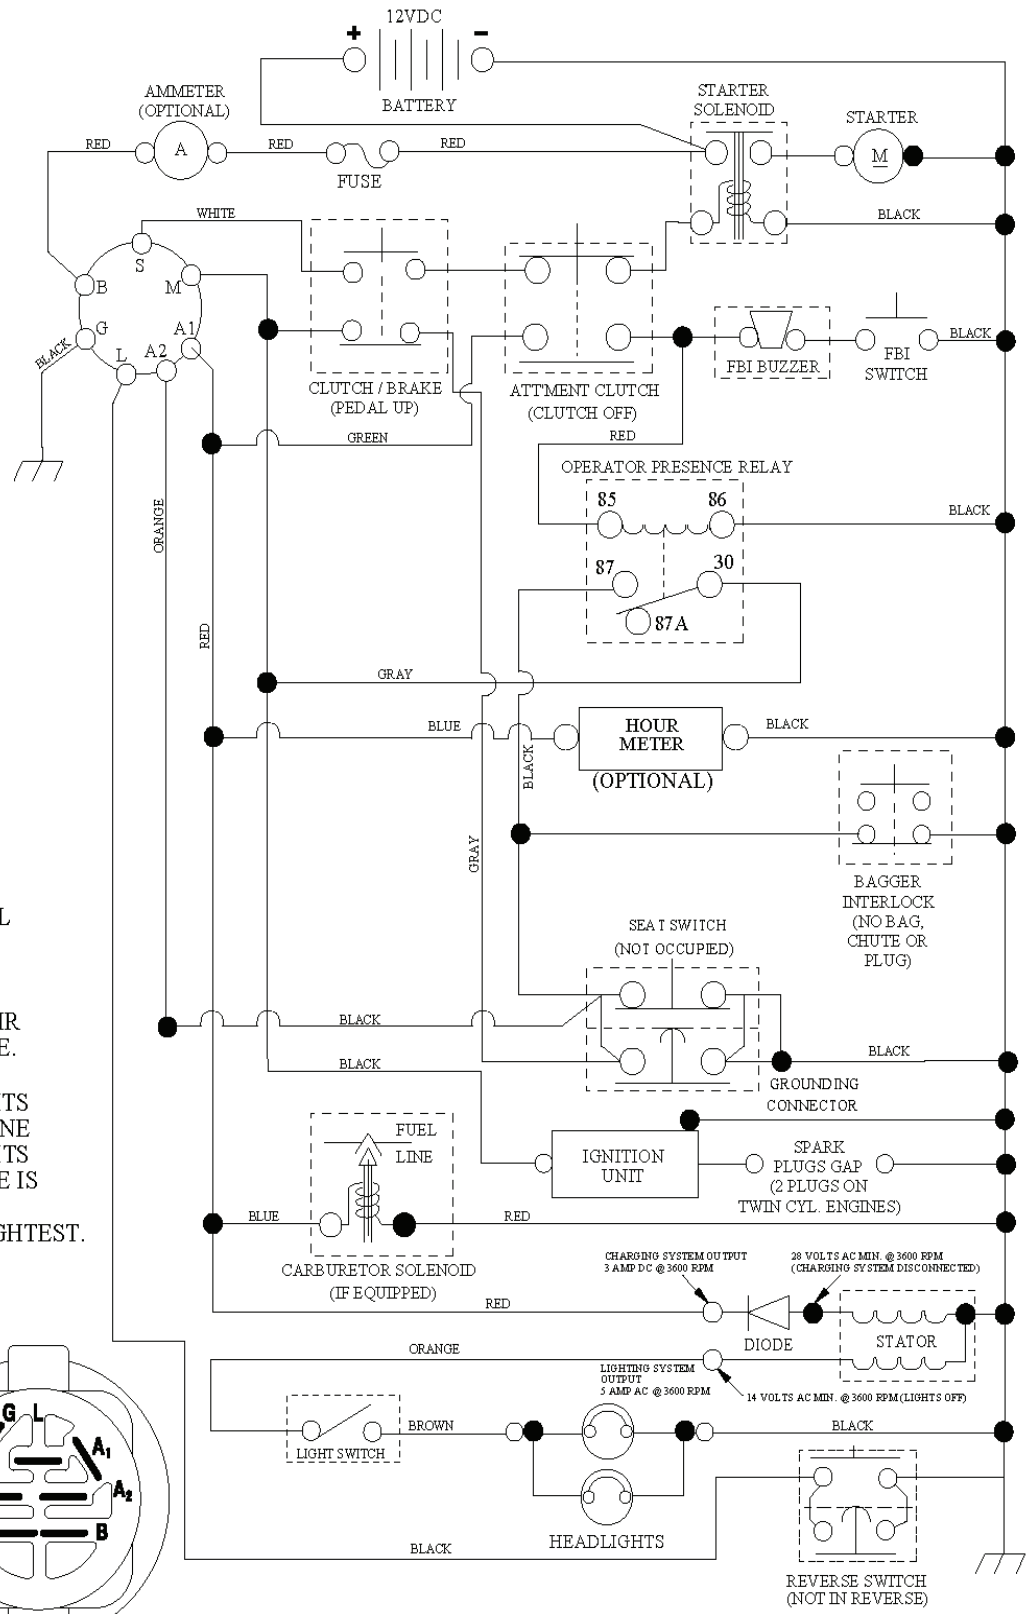

IGNITION SWITCH

NOTE
YOUR TRACTOR IS EQUIPPED WITH A SPECIAL ALTERNATOR SYSTEM. THE LIGHTS ARE NOT CONNECTED TO THE BATTERY, BUT HAVE THEIR OWN ELECTRICAL SOURCE. BECAUSE OF THIS, THE BRIGHTNESS OF THE LIGHTS WILL CHANGE WITH ENGINE SPEED. AT IDLE THE LIGHTS WILL DIM. AS THE ENGINE IS SPEEDED UP, THE LIGHTS WILL BECOME THEIR BRIGHTEST.