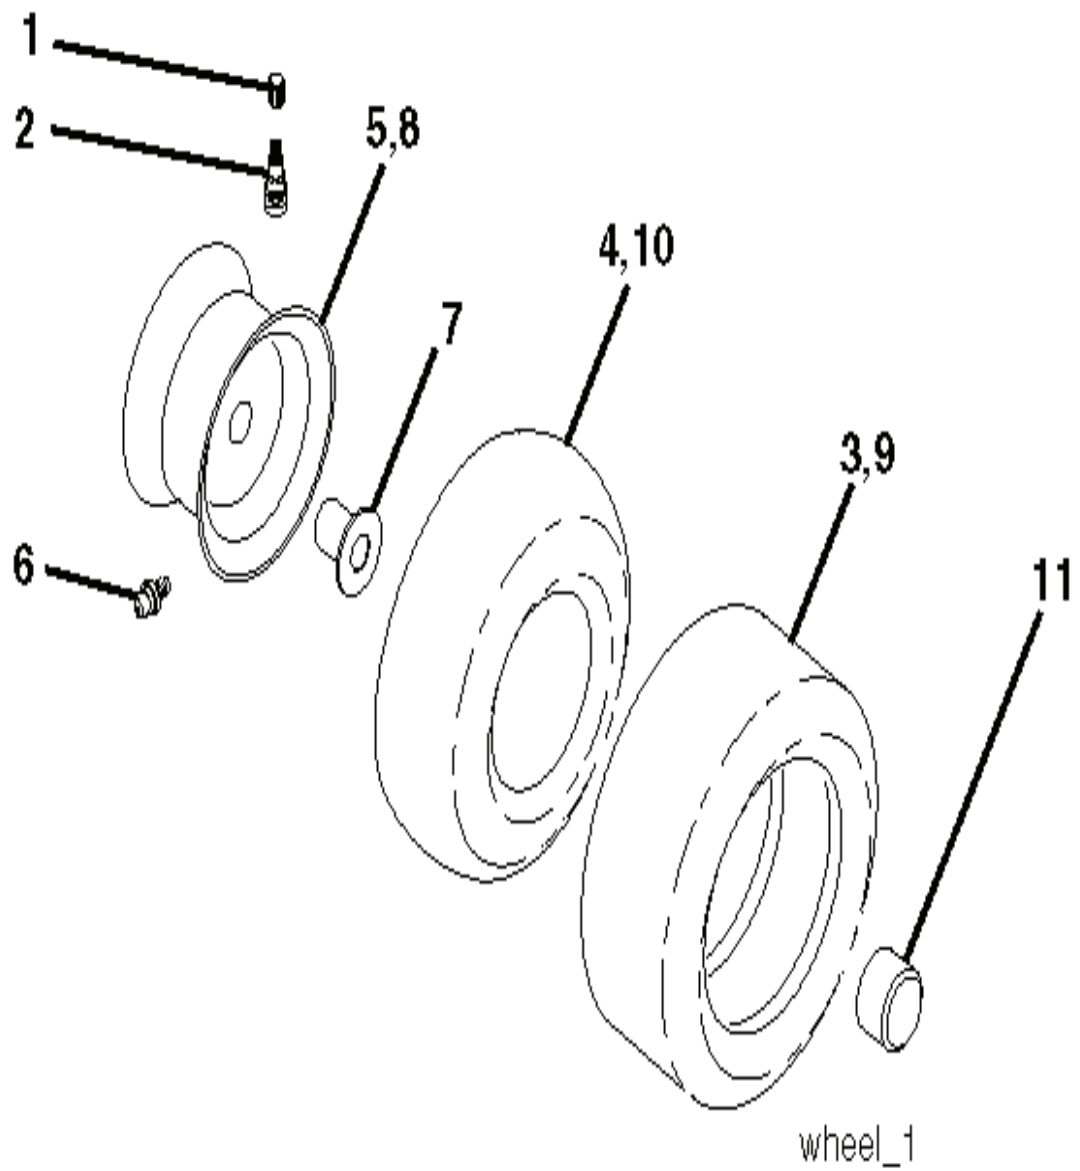

WHEELS & TIRES

REF.	PART NO.	DESCRIPTION	REMARK	QTY.	KIT
1	532059192	CAP VALVE		1	
2	532065139	NIPPLE		1	
3	532106222	TIRE		1	
4	532059904	HOSE		1	
5	532125121	RIM		1	
6	532124957	FITTING		1	
7	532124959	BEARING		1	
8	532125122	RIM		1	
9	532122082	TIRE		1	
10	532124926	HOSE		1	
11	532175039	HUB CAP		1	
--	532144334	SEALING FOAM		1	
	PART NO.		REMARK		KIT