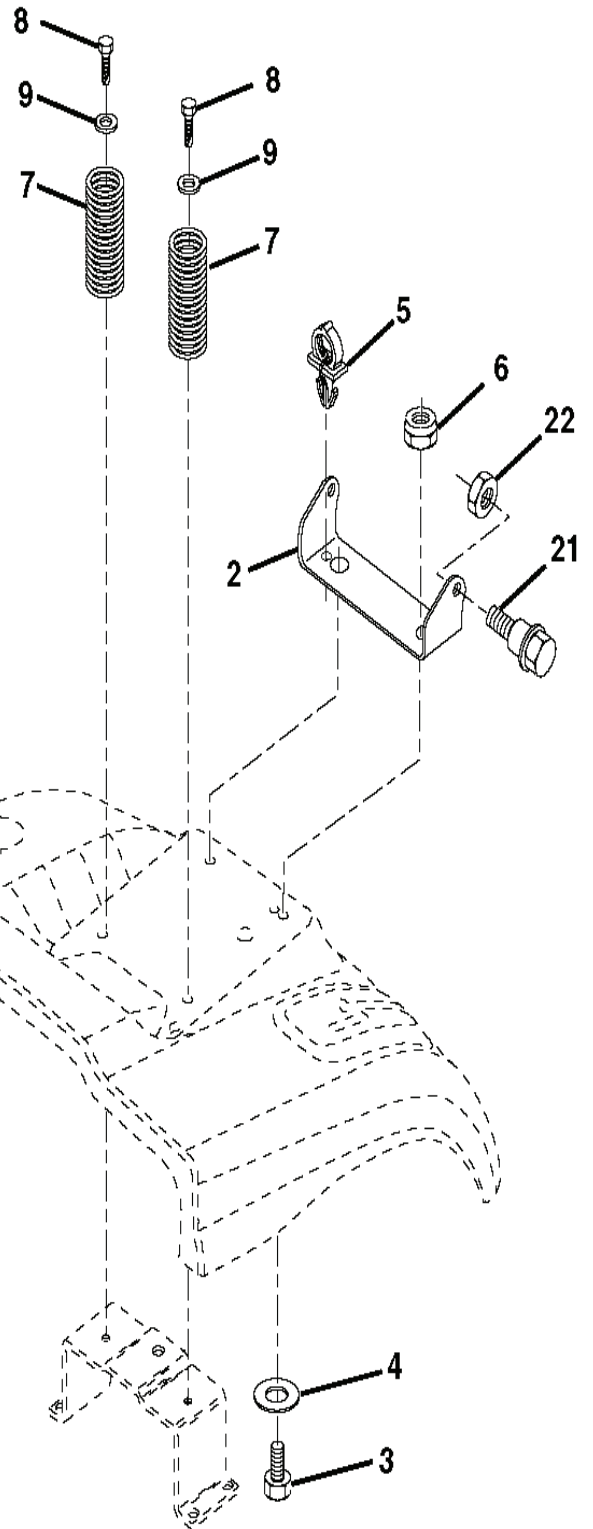

lift-rh.1piece\_3

---

REF.	PART NO.	DESCRIPTION	REMARK	QTY.	KIT
1	532404981	PLUNGE		1	
2	532159471	LEVER		1	
3	532105767	PIN RETAINING SCREW		1	
4	812000002	RETAINER RING		1	
5	819211621	WASHER		1	
6	532120183	BEARING		1	
7	532109413	GRIP		1	
8	532124526	KNOB		1	
11	532165829	ROD		1	
12	532165831	ROD		1	
13	532124670	RETAINER RING		1	
15	532173288	LINK		1	
16	873350800	NUT		1	
17	532175689	BRACKET		1	
18	873800800	NUT		1	
19	532139868	LEVER		1	
20	532194209	SPRING		1	
31	532169865	BEARING		1	
32	873540600	NUT		1	

seat\_lt.knob\_7(CRD)

---

REF.	PART NO.	DESCRIPTION	REMARK	QTY.	KIT
1	532188713	SEAT		1	
2	532140551	BRACKET		1	
3	871110616	SCREW		1	
4	819131610	WASHER		1	
5	532145006	CLIP		1	
6	873800600	NUT		1	
7	532124181	SPRING		1	
8	817000616	SCREW		1	
9	819131614	WASHER		1	
10	532195530	BERCEAU DE SIEGE CONDUCTEUR		1	
11	532166369	WING NUT		1	
12	532174648	BRACKET		1	
13	532121248	BUSHING		1	
14	872050412	BOLT		1	
15	532134300	SPACER		1	
16	532121250	SPRING		1	
17	532123976	LOCKNUT		1	
21	532171852	BOLT		1	
22	873800500	LOCK NUT		1	
24	819171912	WASHER		1	
25	532127018	BOLT		1	