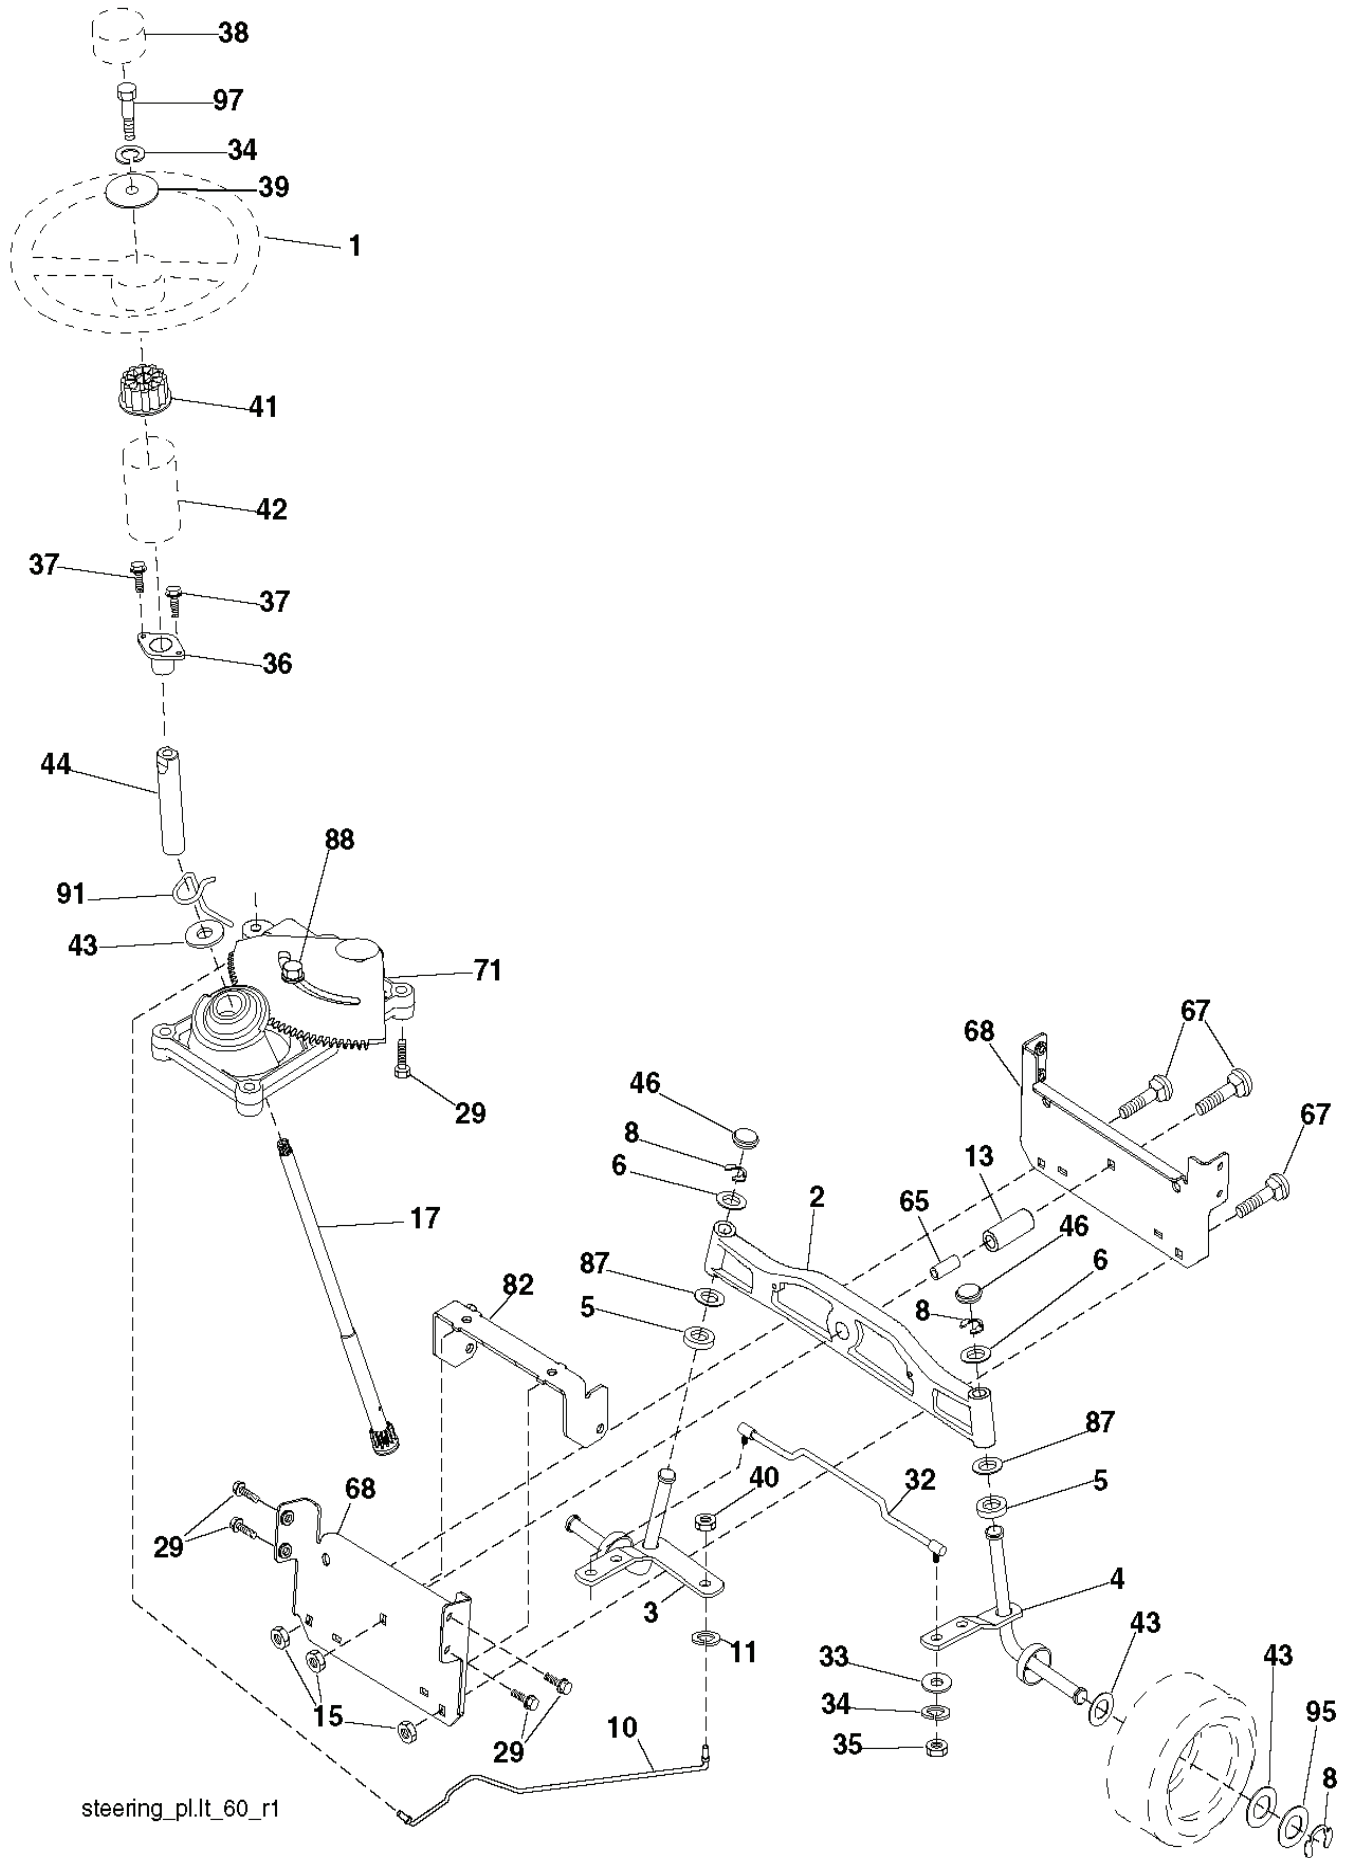

---

REF.	PART NO.	DESCRIPTION	REMARK	QTY.	KIT
1	532431220	DECAL		1	
2	532400389	LABEL		1	
3	532425758	DECAL		1	
4	532408153	LABEL		1	
6	532196841	DECAL		1	
7	532408154	LABEL		1	
8	532159737	DECAL		1	
10	532145005	DECAL		1	
11	532182166	DECAL		1	
12	532180432	DECAL		1	
13	532431094	DECAL		1	
14	532159736	DECAL		1	
16	532185651	DECAL		1	
17	532140837	DECAL		1	
18	532166286	DECAL		1	
--	532166960	DECAL		1	
--	532138311	DECAL		1	
--	532181091	PLATE		1	
--	532181090	PLATE		1	
--				1	

---

REF.	PART NO.	DESCRIPTION	REMARK	QTY.	KIT
207	532169845	WASHER		1	
214	532175609	LEVER		1	
215	532175652	ROD		1	
252	819131616	WASHER		1	
253	532175028	BRACKET		1	
254	817000616	SCREW		1	
255	532175608	SHAFT		1	
258	532178062	CLIP		1	
259	532180212	BRACKET		1	
261	532131494	PULLEY		1	
262	872110622	BOLT		1	
263	817000612	SCREW		1	
264	532431174	BRACKET		1	
265	532426913	SPACER		1	
266	532182061	PROTECTOR		1	
268	532182402	PROTECTOR		1	
275	819131614	WASHER		1	
292	532400271	SPACER		1	
293	872140628	BOLT		1	
294	532197033	NUT		1	
295	532179114	PULLEY		1	
297	817490610	SCREW		1	

IGNITION SWITCH

POSITION	CIRCUIT	"MAKE"
OFF	M+G+A1	
RUN/OVERRIDE	B+A1	
RUN	B+A1	L+A2
START	B + S + A1	

**WIRING INSULATED CLIPS**  
 NOTE: IF WIRING INSULATED CLIPS WERE REMOVED FOR SERVICING OF UNIT, THEY SHOULD BE RE-INSTALLED TO PROPERLY SECURE YOUR WIRING.

seat\_lt.knob\_7(CRD)

---

REF.	PART NO.	DESCRIPTION	REMARK	QTY.	KIT
1	532188713	SEAT		1	
2	532140551	BRACKET		1	
3	871110616	SCREW		1	
4	819131610	WASHER		1	
5	532145006	CLIP		1	
6	873800600	NUT		1	
7	532124181	SPRING		1	
8	817000616	SCREW		1	
9	819131614	WASHER		1	
10	532195530	BERCEAU DE SIEGE CONDUCTEUR		1	
11	532166369	WING NUT		1	
12	532174648	BRACKET		1	
13	532121248	BUSHING		1	
14	872050412	BOLT		1	
15	532134300	SPACER		1	
16	532121250	SPRING		1	
17	532123976	LOCKNUT		1	
21	532171852	BOLT		1	
22	873800500	LOCK NUT		1	
24	819171912	WASHER		1	
25	532127018	BOLT		1	