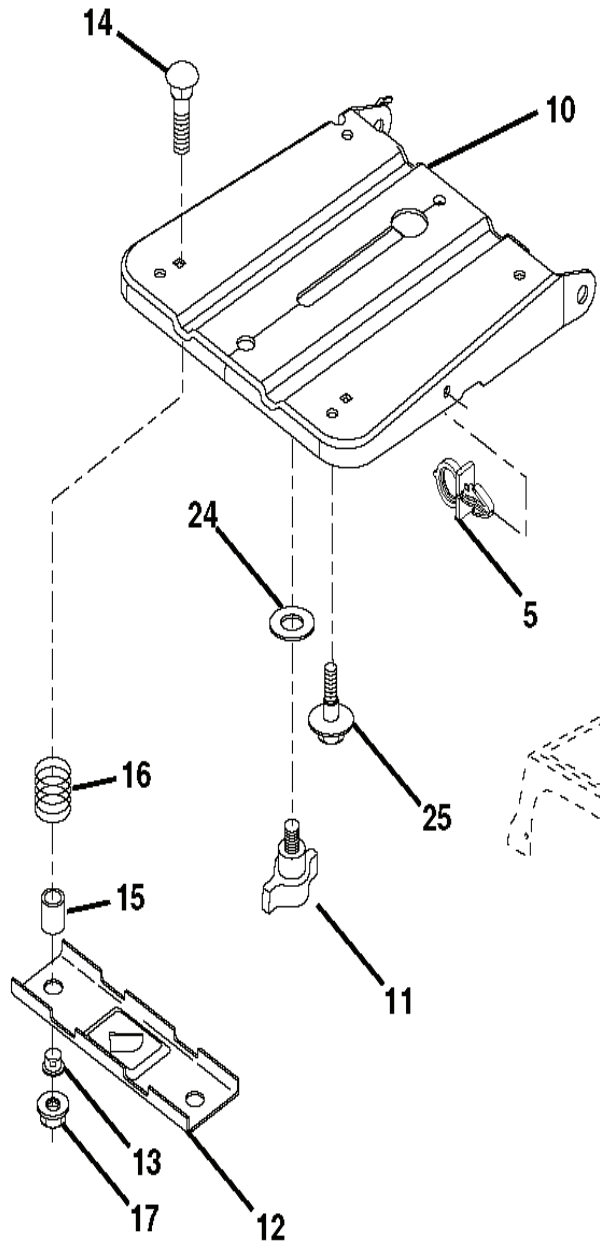

seat_lt.knob_7(CRD)

REF.	PART NO.	DESCRIPTION	REMARK	QTY.	KIT
1	532188713	SEAT		1	
2	532140551	BRACKET		1	
3	871110616	SCREW		1	
4	819131610	WASHER		1	
5	532145006	CLIP		1	
6	873800600	NUT		1	
7	532124181	SPRING		1	
8	817000616	SCREW		1	
9	819131614	WASHER		1	
10	532195530	BERCEAU DE SIEGE CONDUCTEUR		1	
11	532166369	WING NUT		1	
12	532174648	BRACKET		1	
13	532121248	BUSHING		1	
14	872050412	BOLT		1	
15	532134300	SPACER		1	
16	532121250	SPRING		1	
17	532123976	LOCKNUT		1	
21	532171852	BOLT		1	
22	873800500	LOCK NUT		1	
24	819171912	WASHER		1	
25	532127018	BOLT		1