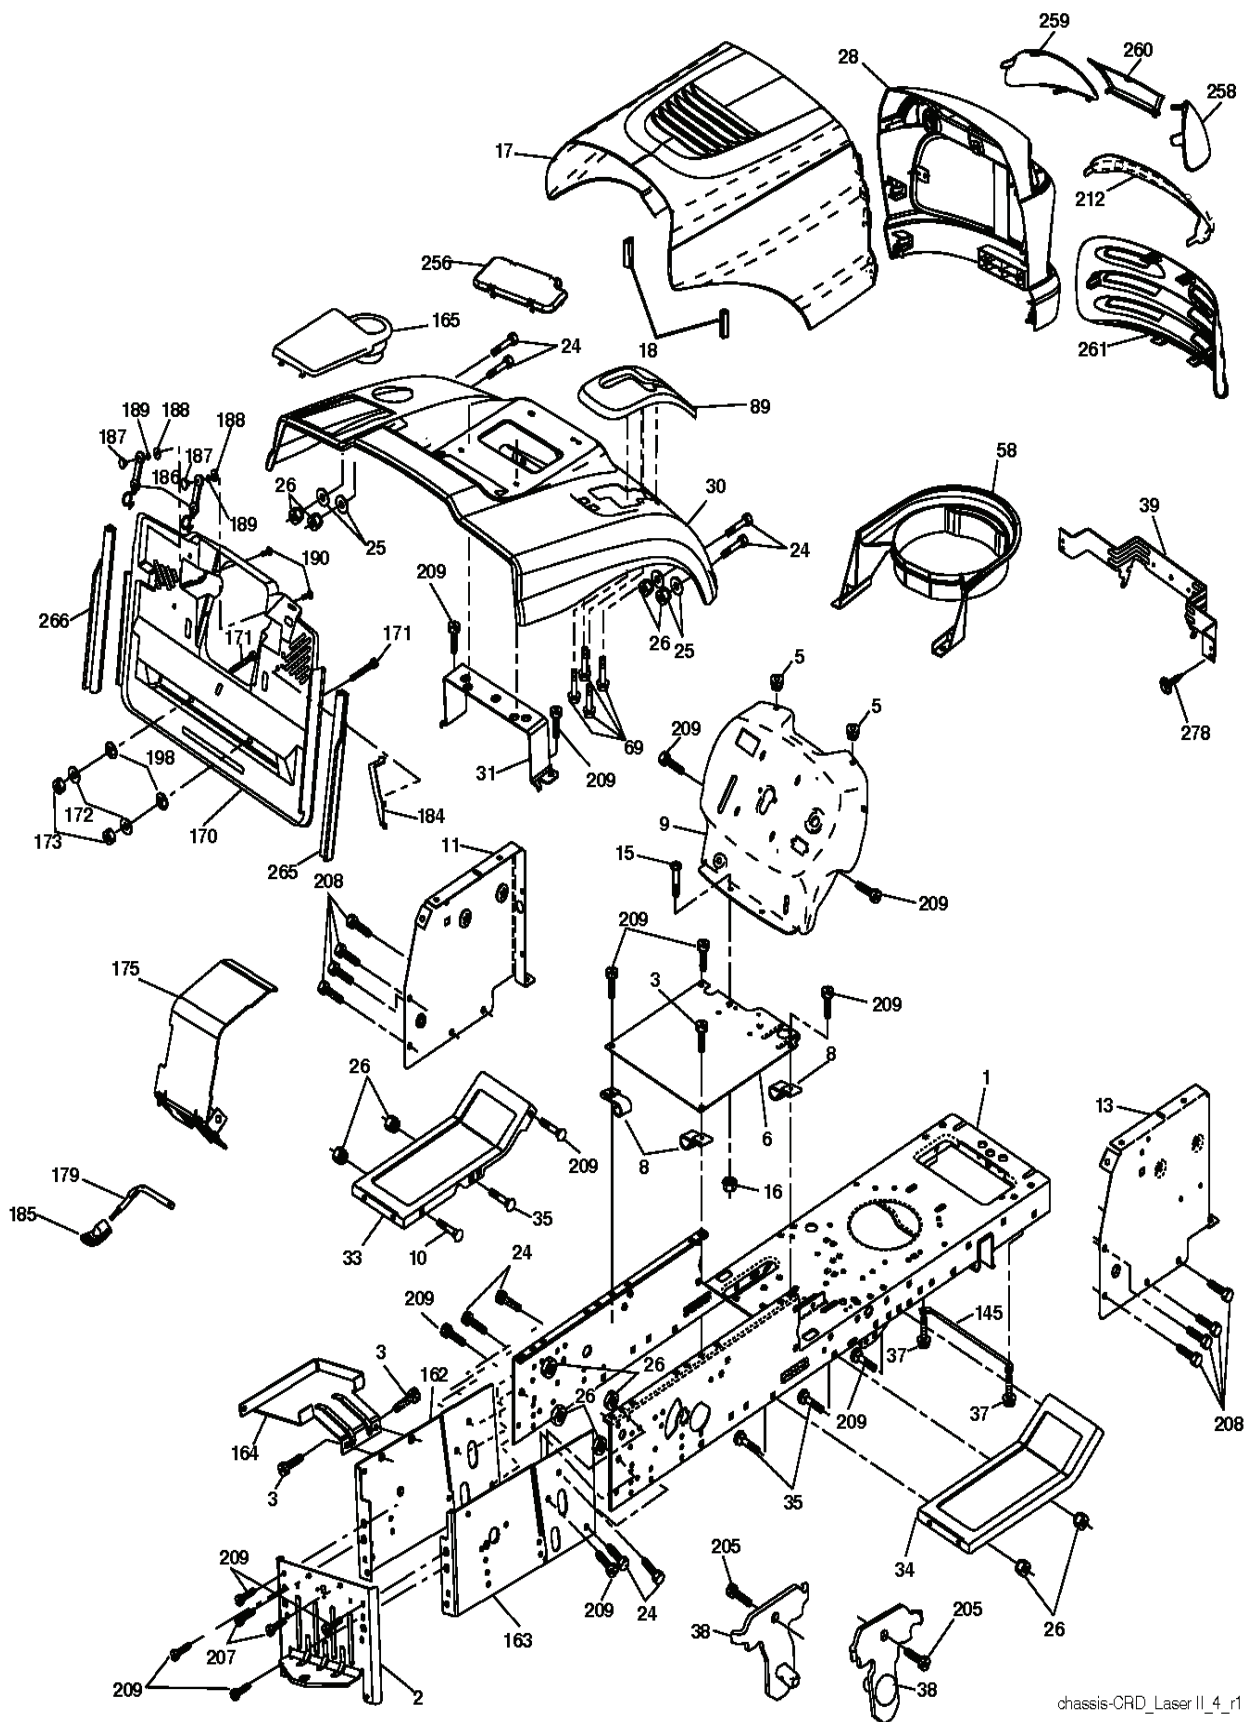

SPARE PARTS CATALOGUE

: P200107HRB

Spare Parts List

SPARE PARTS LIST

Bagger Asy (CRD)_11

REF.	PART NO.	DESCRIPTION	REMARK	QTY.	KIT
1	532428610	TUBE		0	
3	532123976	LOCKNUT		0	
4	532169916	HANDLE		0	
5	874981024	SCREW		0	
6	874981032	SCREW		0	
7	873401000	NUT		0	
8	532182514	COUVERCLERPL.PAR 169963X428		0	
9	872140418	BOLT		0	
10	532181282	TUBE		0	
11	532165719	ROD		0	
12	532188848	BRACKET		0	
14	874520636	BOLT		0	
15	532124670	RETAINER RING		0	
16	873900600	NUT		0	
17	872140506	BOLT		0	
19	873900500	NUT		0	
20	532188847	BRACKET		0	
21	532406180	COLLECTION BAG		0	
22	532165781	CLAMP		0	
24	532165783	FRAME		0	
25	532193705	PIPE		0	
28	532165787	HANDLE		0	
31	532169484	PIN		0	
32	532126875	RIVET		0	
33	532428683	MULCH PLUG		0	
34	532165570	HANDLE		0	
35	532165572	PIN RETAINING SCREW		0	
36	819132012	WASHER		0	
37	532175401	PLUG		0	
38	872010520	BOLT		0	
39	532180985	SEAL		0	
41	532169683	BRACKET		0	
43	532174083	PLUG		0	
44	532193312	PIN CLEVIS		0	
46	872110510	BOLT		0	
47	532193704	PIPE		0	
49	532193305	ROD		0	
50	873800500	LOCK NUT		0	
51	532199903	LATCH		0	
53	873510400	NUT		0	
54	872140406	BOLT		0	

REF.	PART NO.	DESCRIPTION	REMARK	QTY.	KIT
1	532400389	LABEL		0	
2	532429561	DECAL		0	
3	532431220	DECAL		0	
5	532425758	DECAL		0	
6	532180432	DECAL		0	
7	532145005	DECAL		0	
8	532180435	DECAL		0	
9	532408147	DECAL		0	
10	532196841	DECAL		0	
11	532182166	DECAL		0	
12	532159737	DECAL		0	
14	532159736	DECAL		0	
15	532408148	DECAL		0	
17	532140837	DECAL		0	
20	532166960	DECAL		0	
21	532166286	DECAL		0	
--	532138311	DECAL		0	
--	532181090	PLATE		0	
--	532181091	PLATE		0	