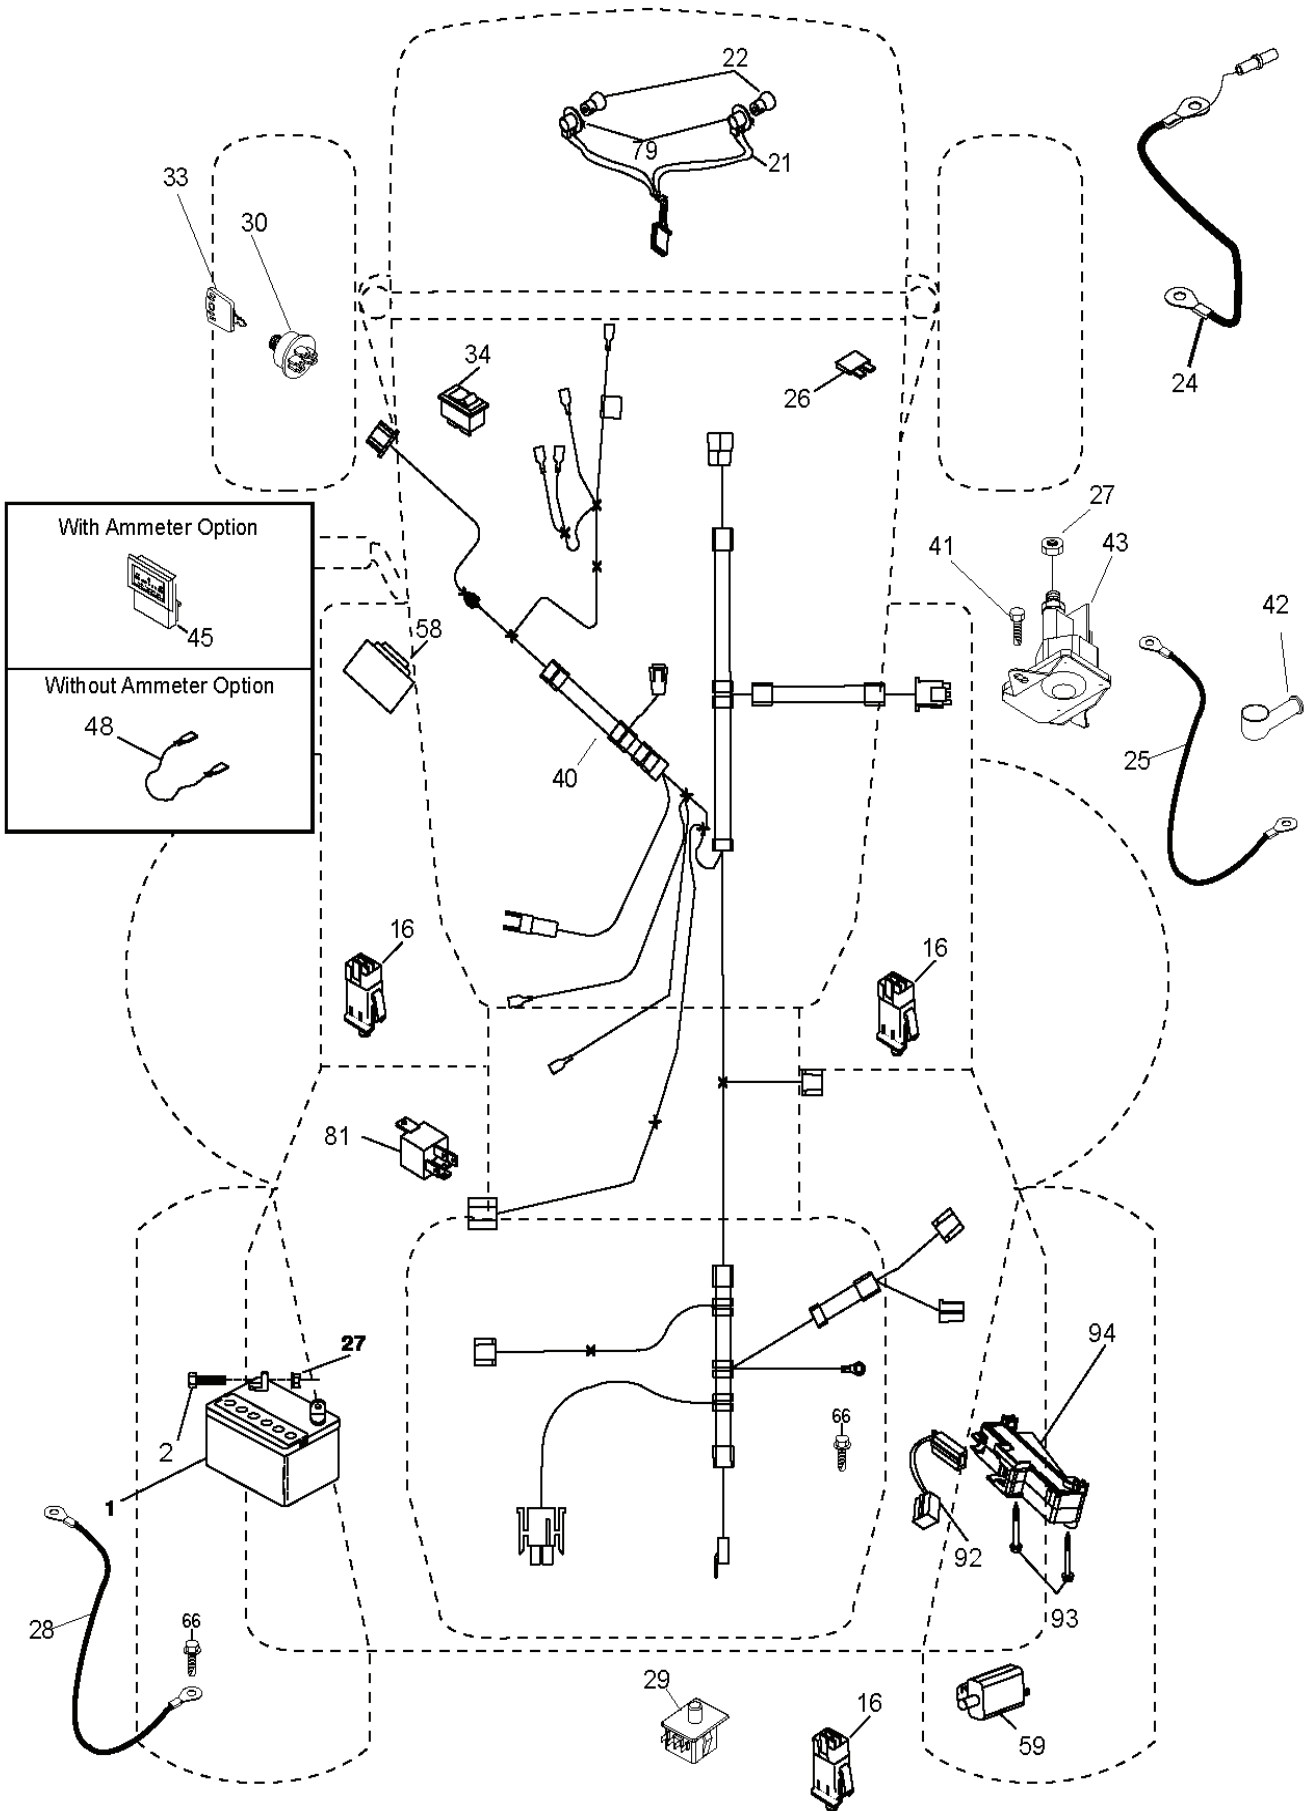

REF.	PART NO.	DESCRIPTION	REMARK	QTY.	KIT
1	532144927	BATTERY		0	
2	874760412	BOLT		0	
16	532176138	MICRO SWITCH		0	
21	532183759	HARNESS		0	
22	532004152	BULB		0	
24	532421299	CABLE		0	
25	532165987	CABLE		0	
26	532175158	FUSE		0	
27	873510400	NUT		0	
28	532127725	CABLE		0	
29	532192749	SWITCH.SEAT.DP W/RAMPS		0	
30	532193350	IGNITION MODULE		0	
33	532140401	KEY		0	
34	532110712	SWITCH		0	
40	532197436	CABLE ASSY		0	
41	871110408	BOLT		0	
42	532131563	COVER		0	
43	532192507	SOLENOID		0	
48	532140844	ADAPTER		0	
58	532169419	BUZZER		0	
59	532180379	SWITCH FBI		0	
66	817490608	SCREW		0	
81	532109748	RELAY		0	
92	532196615	CABLE ASSY		0	
93	532192540	SCREW		0	
94	532191834	MODULE.REVERSE.ROS		0