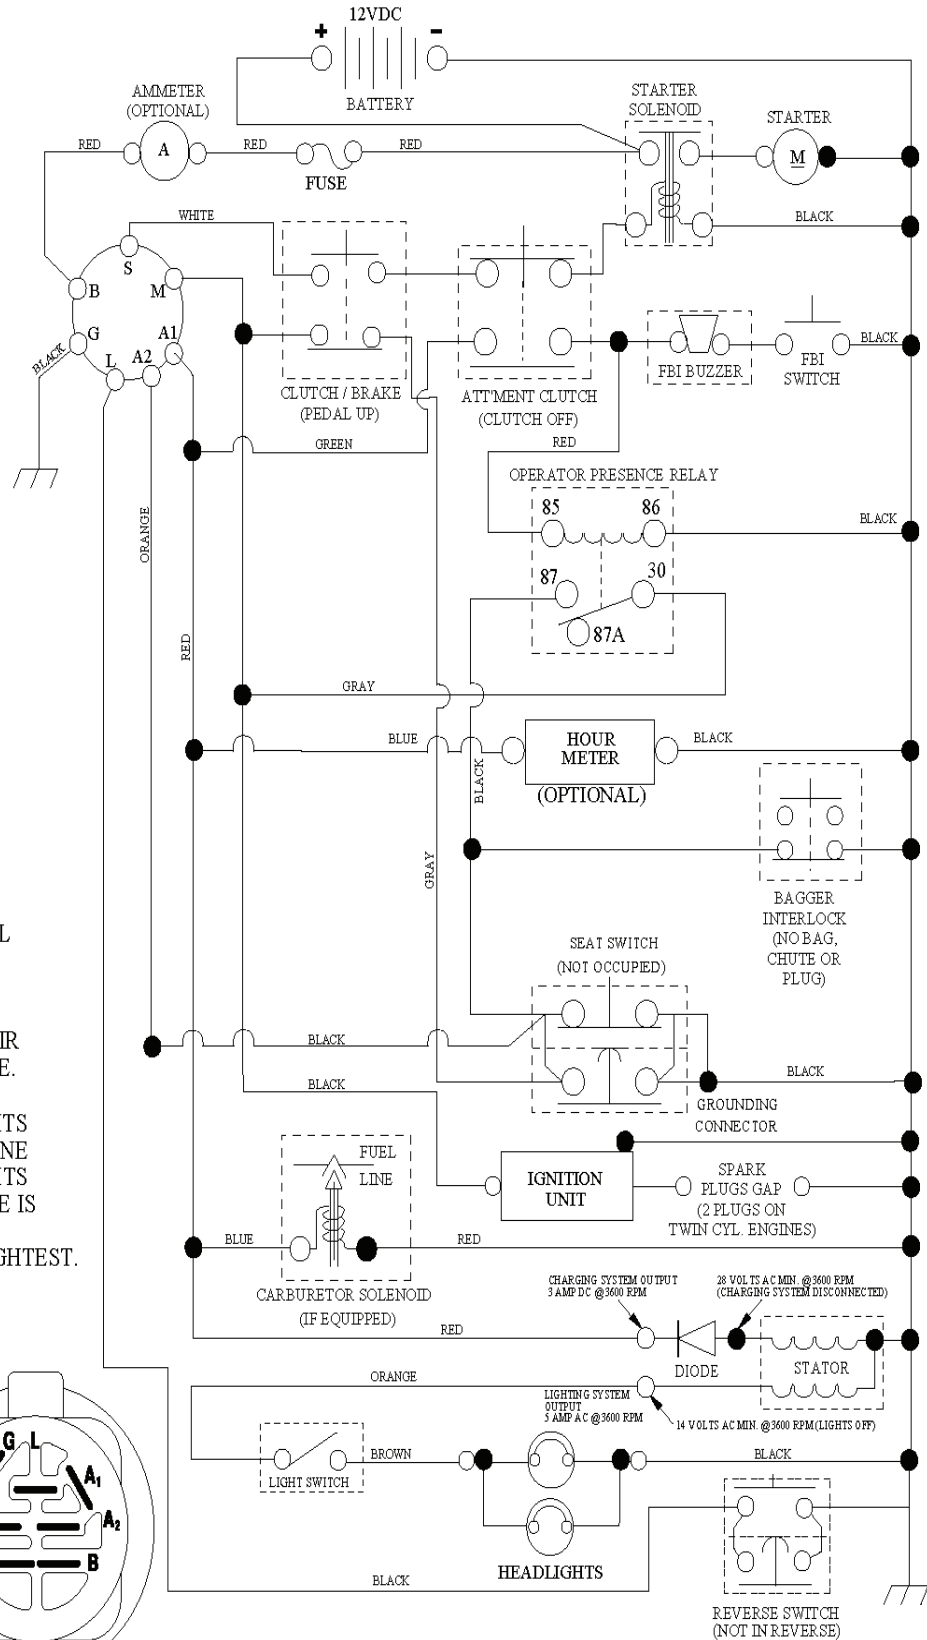

REF.	PART NO.	DESCRIPTION	REMARK	QTY.	KIT
1	532400389	LABEL		0	
2	532429561	DECAL		0	
3	532431220	DECAL		0	
5	532425758	DECAL		0	
6	532180432	DECAL		0	
7	532145005	DECAL		0	
8	532180435	DECAL		0	
9	532408147	DECAL		0	
10	532196841	DECAL		0	
11	532182166	DECAL		0	
12	532159737	DECAL		0	
14	532159736	DECAL		0	
15	532408148	DECAL		0	
17	532140837	DECAL		0	
20	532166960	DECAL		0	
21	532166286	DECAL		0	
--	532138311	DECAL		0	
--	532181090	PLATE		0	
--	532181091	PLATE		0	

REF.	PART NO.	DESCRIPTION	REMARK	QTY.	KIT
1	532170771	THROTTLE TRIGGER		0	
2	817720408	SCREW		0	
4	532149723	MUFFLER		0	
5	532159955	TUBE		0	
6	532160589	TUBE		0	
8	532171877	BOLT		0	
10	532146629	HEAT SHIELD		0	
13	532165391	GASKET		0	
14	532148456	TUBE		0	
17	817060620	SCREW		0	
23	532169837	HEAT SHIELD		0	
25	532191812	CONTROL		0	
29	532137180	SPARK ARRESTER KIT		0	
31	532407552	TANK.FUELFRT.2.GAL.DA*SUBS/2*		0	
32	532430220	FUEL CAP		0	
33	532123487	HOSE CLAMP		0	
37	532137040	HOSE		0	
38	532428287	PLUG		0	
44	817670412	SCREW		0	
45	817000612	SCREW		0	
46	819091416	WASHER		0	
72	532183906	SCREW		0	
81	873510400	NUT		0	

REF.	PART NO.	DESCRIPTION	REMARK	QTY.	KIT
1	532159460	WIRE		0	
2	532159471	LEVER		0	
3	532105767	PIN RETAINING SCREW		0	
4	812000002	RETAINER RING		0	
5	819211621	WASHER		0	
6	532120183	BEARING		0	
7	532125631	HANDLE		0	
8	532170770	BUTTON		0	
11	532165829	ROD		0	
12	532165831	ROD		0	
13	532124670	RETAINER RING		0	
15	532173288	LINK		0	
16	873350800	NUT		0	
17	532175689	BRACKET		0	
18	873800800	NUT		0	
19	532139868	LEVER		0	
20	532194209	SPRING		0	
31	532169865	BEARING		0	
32	873540600	NUT		0	