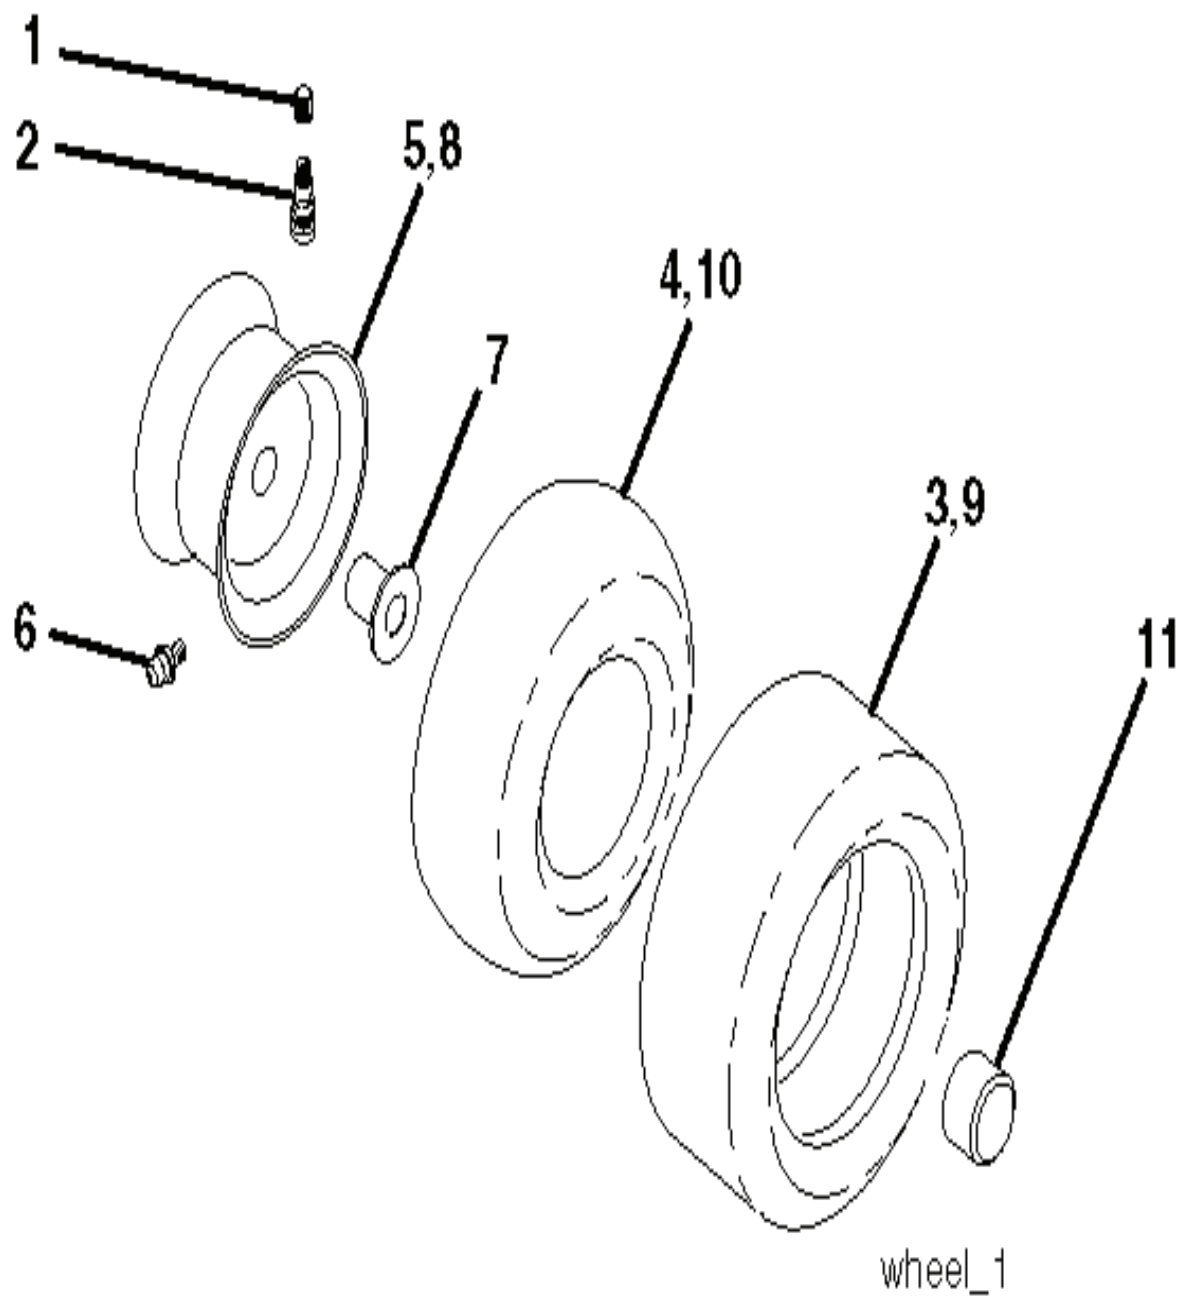

WHEELS & TIRES

REF.	PART NO.	DESCRIPTION	REMARK	QTY.	KIT
1	532059192	CAP VALVE		0	
2	532065139	NIPPLE		0	
3	532106222	TIRE		0	
4	532059904	HOSE		0	
5	532125121	RIM		0	
6	532124957	FITTING		0	
7	532124959	BEARING		0	
8	532125122	RIM		0	
9	532122082	TIRE		0	
10	532124926	HOSE		0	
11	532175039	HUB CAP		0	
--	532144334	SEALING FOAM		0	
	PART NO.		REMARK		KIT