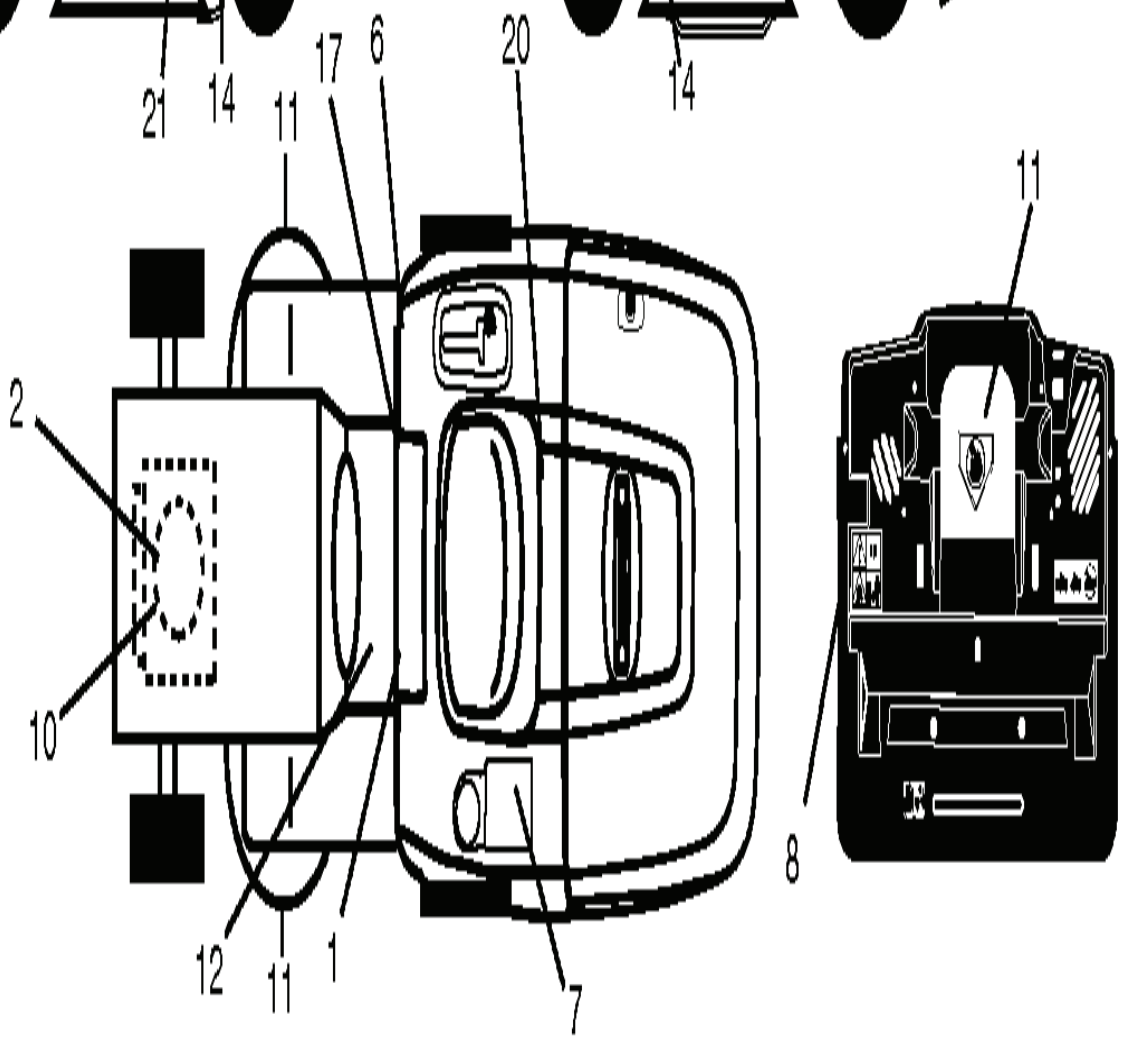

SPARE PARTS CATALOGUE

: P200107HRB

Spare Parts List

SPARE PARTS LIST

Bagger Asy (CRD)_11

REF.	PART NO.	DESCRIPTION	REMARK	QTY.	KIT
1	532428610	TUBE		0	
3	532123976	LOCKNUT		0	
4	532169916	HANDLE		0	
5	874981024	SCREW		0	
6	874981032	SCREW		0	
7	873401000	NUT		0	
8	532182514	COUVERCLERPL.PAR 169963X428		0	
9	872140418	BOLT		0	
10	532181282	TUBE		0	
11	532165719	ROD		0	
12	532188848	BRACKET		0	
14	874520636	BOLT		0	
15	532124670	RETAINER RING		0	
16	873900600	NUT		0	
17	872140506	BOLT		0	
19	873900500	NUT		0	
20	532188847	BRACKET		0	
21	532406180	COLLECTION BAG		0	
22	532165781	CLAMP		0	
24	532165783	FRAME		0	
25	532193705	PIPE		0	
28	532165787	HANDLE		0	
31	532169484	PIN		0	
32	532126875	RIVET		0	
33	532428683	MULCH PLUG		0	
34	532165570	HANDLE		0	
35	532165572	PIN RETAINING SCREW		0	
36	819132012	WASHER		0	
37	532175401	PLUG		0	
38	872010520	BOLT		0	
39	532180985	SEAL		0	
41	532169683	BRACKET		0	
43	532174083	PLUG		0	
44	532193312	PIN CLEVIS		0	
46	872110510	BOLT		0	
47	532193704	PIPE		0	
49	532193305	ROD		0	
50	873800500	LOCK NUT		0	
51	532199903	LATCH		0	
53	873510400	NUT		0	
54	872140406	BOLT		0	

REF.	PART NO.	DESCRIPTION	REMARK	QTY.	KIT
1	532400389	LABEL		0	
2	532429561	DECAL		0	
3	532431220	DECAL		0	
5	532425758	DECAL		0	
6	532180432	DECAL		0	
7	532145005	DECAL		0	
8	532180435	DECAL		0	
9	532408147	DECAL		0	
10	532196841	DECAL		0	
11	532182166	DECAL		0	
12	532159737	DECAL		0	
14	532159736	DECAL		0	
15	532408148	DECAL		0	
17	532140837	DECAL		0	
20	532166960	DECAL		0	
21	532166286	DECAL		0	
--	532138311	DECAL		0	
--	532181090	PLATE		0	
--	532181091	PLATE		0	