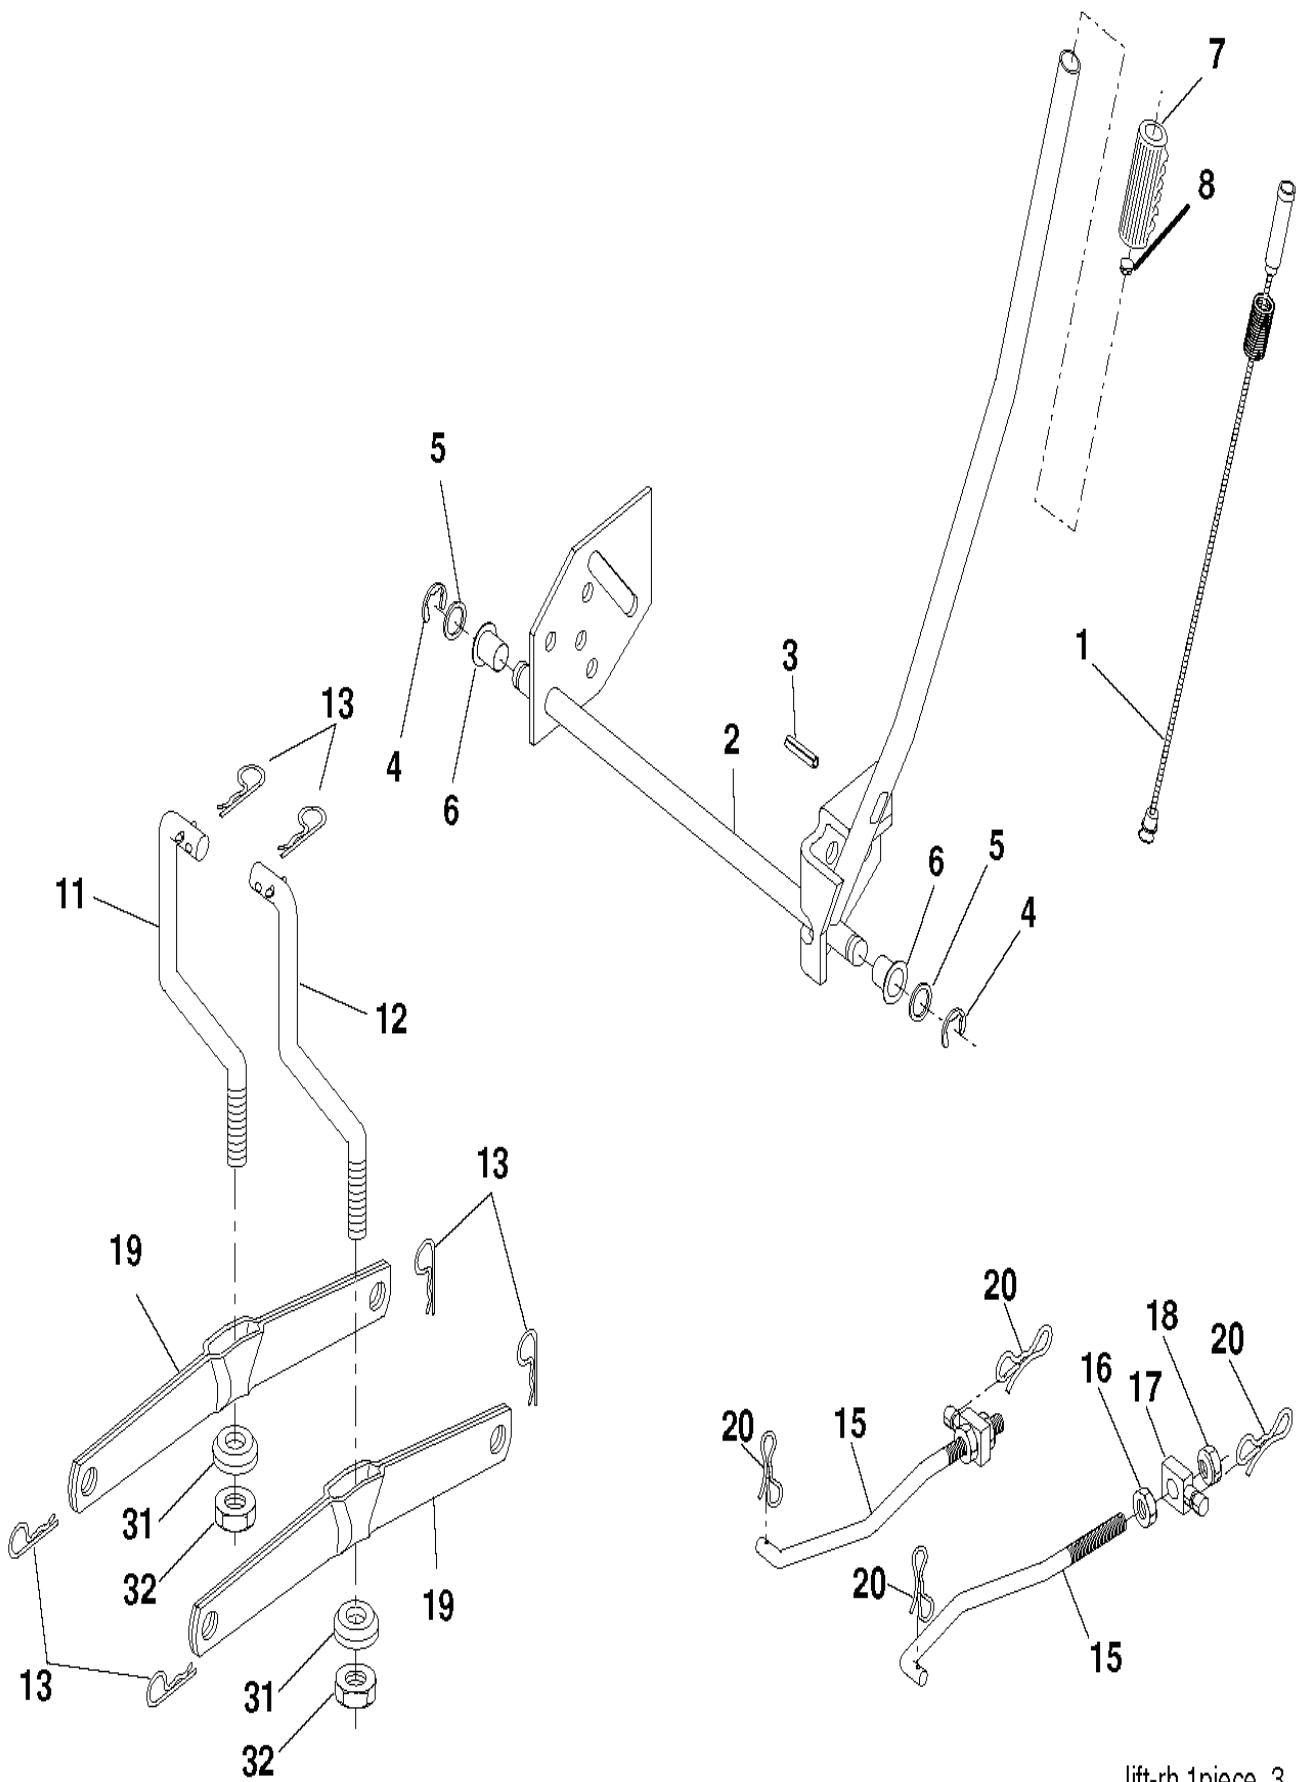

REF.	PART NO.	DESCRIPTION	REMARK	QTY.	KIT
1	532169160	HOUSING		0	
2	872140506	BOLT		0	
3	532431864	BRACKET		0	
4	532169167	BRACKET		0	
5	532124670	RETAINER RING		0	
6	532165557	ROD		0	
8	532181712	BOLT		0	
9	810030600	WASHER		0	
11	532180583	BLADE		0	
13	532137645	SHAFT		0	
14	532128774	BEARING HOUSING		0	
15	532110485	BEARING		0	
16	532180584	BLADE		0	
18	872110606	BOLT		0	
19	532132827	SPEC. BOLT		0	
20	532181713	BOLT		0	
21	873680500	NUT		0	
22	532169165	BRACKET		0	
23	532169166	BRACKET		0	
24	532169170	BRACKET		0	
25	532400105	BRACKET		0	
26	532400110	SUPPORT		0	
27	532169172	BRACKET		0	
28	532169168	BRACKET		0	
30	532173984	SCREW		0	
31	532187690	WASHER		0	
32	532198145	PULLEY		0	
33	532400234	NUT		0	
34	532400103	BRACKET		0	
35	532400104	BRACKET		0	
36	532146763	PULLEY		0	
38	532169851	SPACER		0	
39	872110622	BOLT		0	
40	873680600	NUT		0	
41	873900600	NUT		0	
44	532432773	COVER		0	
45	532432772	COVER		0	
55	532169849	LEVER		0	
61	532199487	SPRING		0	
67	532106932	KNOB		0	
68	532402009	BELT		0	
69	532165482	SHAFT		0	
84	532156085	BELT GUIDE		0	
116	532193406	BOLT		0	
117	532174873	WHEEL		0	
118	873900600	NUT		0	
119	819132012	WASHER		0	
124	872110612	BOLT		0	
130	872110506	BOLT		0	
131	532165661	PIPE		0	
152	532176074	WIRE		0	
158	817720408	SCREW		0	
161	532180424	BLADE		0	
162	532180878	ADAPTER		0	
163	532180425	BLADE		0	
164	532124937	BEARING COL. STRG.		0	
185	532188234	CABLE		0	
260	817670608	SCREW		0	
---	532181857	BEARING HOUSING		0	
---	532181858	BEARING HOUSING		0	
---	532432502	CUTTING DECK		0