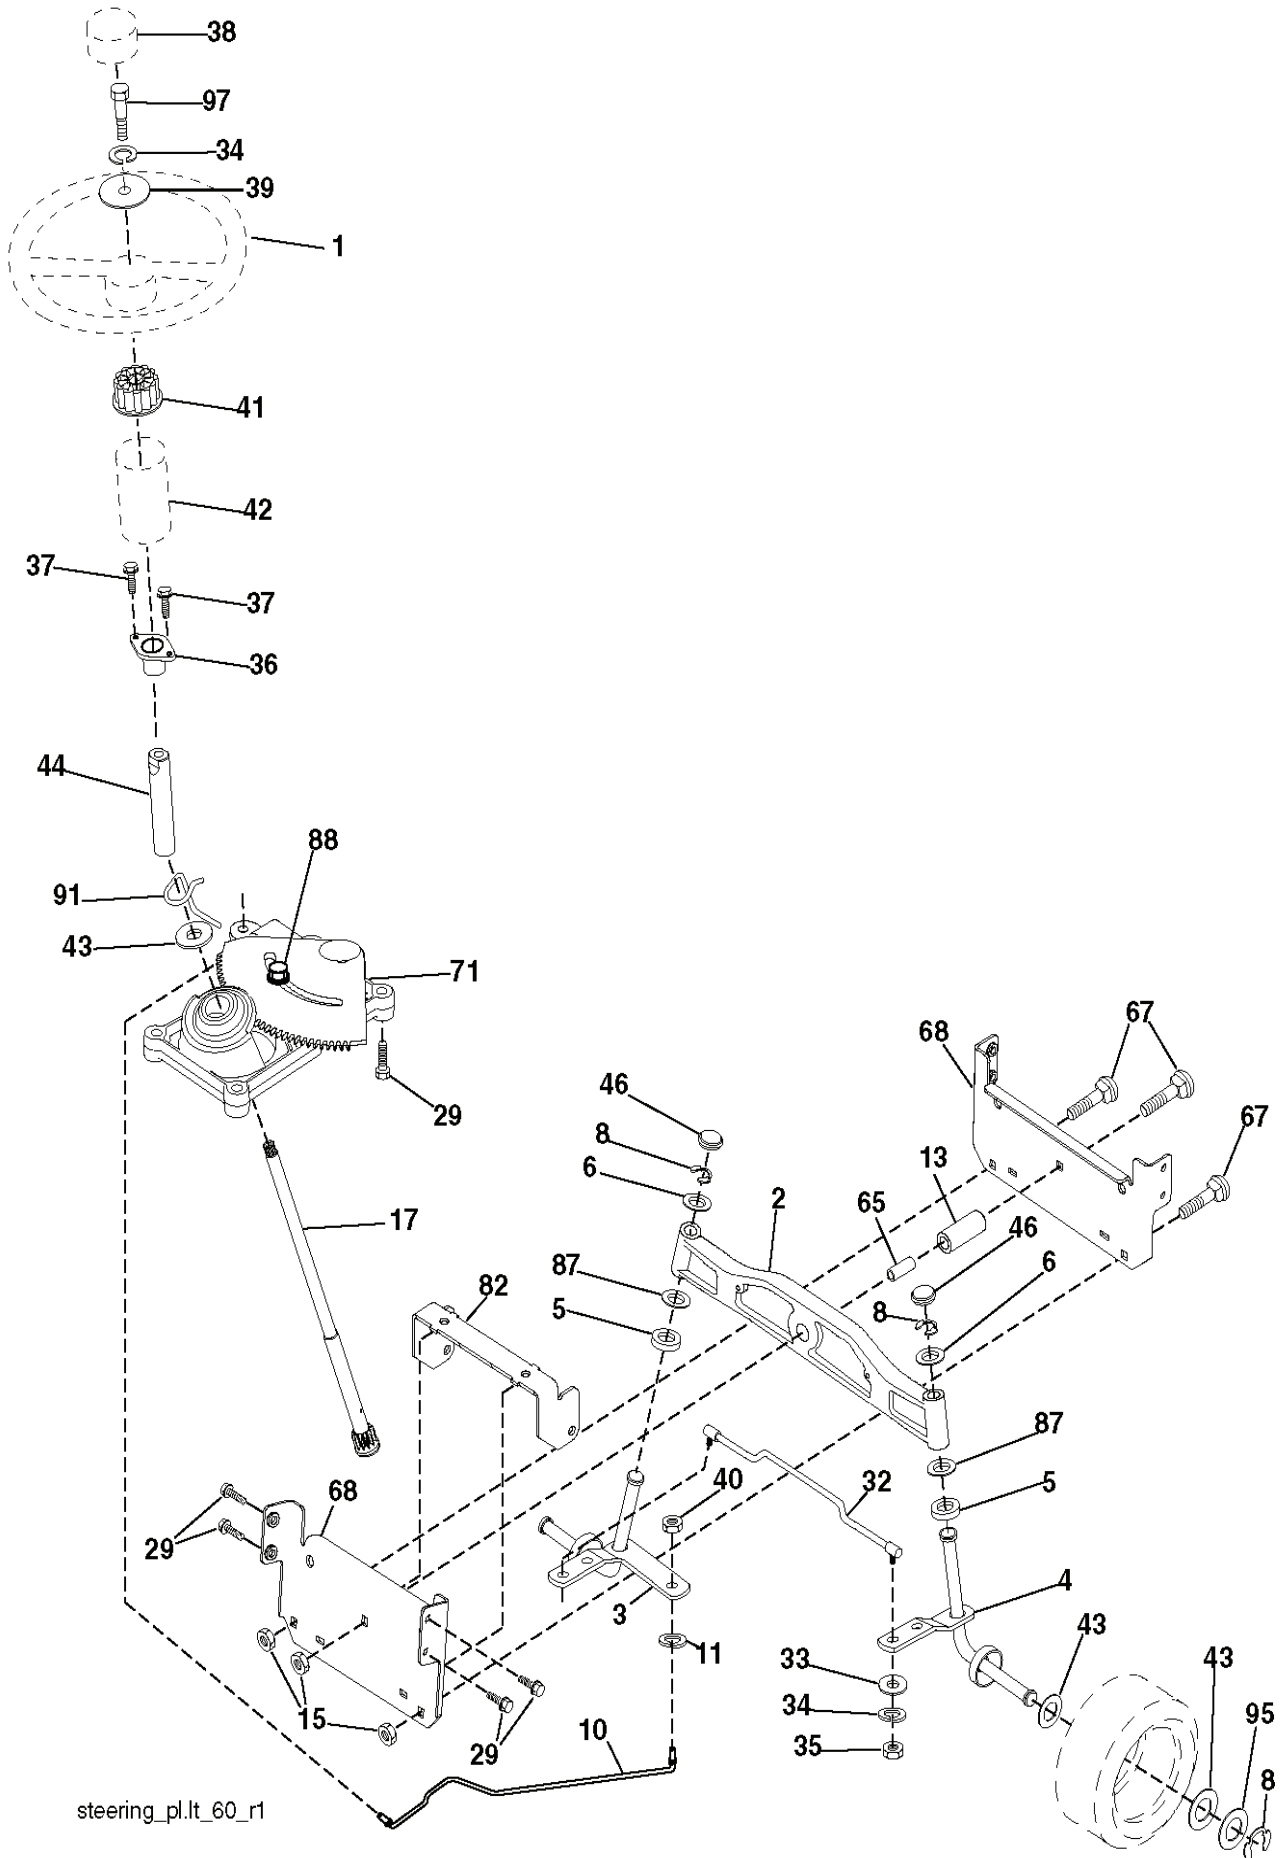

REF.	PART NO.	DESCRIPTION	REMARK	QTY.	KIT
1	532400389	LABEL		0	
2	532429561	DECAL		0	
3	532431220	DECAL		0	
5	532425758	DECAL		0	
6	532180432	DECAL		0	
7	532145005	DECAL		0	
8	532180435	DECAL		0	
9	532408147	DECAL		0	
10	532196841	DECAL		0	
11	532182166	DECAL		0	
12	532159737	DECAL		0	
14	532159736	DECAL		0	
15	532408148	DECAL		0	
17	532140837	DECAL		0	
20	532166960	DECAL		0	
21	532166286	DECAL		0	
--	532138311	DECAL		0	
--	532181090	PLATE		0	
--	532181091	PLATE		0	

REF.	PART NO.	DESCRIPTION	REMARK	QTY.	KIT
1	532159460	WIRE		0	
2	532159471	LEVER		0	
3	532105767	PIN RETAINING SCREW		0	
4	812000002	RETAINER RING		0	
5	819211621	WASHER		0	
6	532120183	BEARING		0	
7	532125631	HANDLE		0	
8	532170770	BUTTON		0	
11	532165829	ROD		0	
12	532165831	ROD		0	
13	532124670	RETAINER RING		0	
15	532173288	LINK		0	
16	873350800	NUT		0	
17	532175689	BRACKET		0	
18	873800800	NUT		0	
19	532139868	LEVER		0	
20	532194209	SPRING		0	
31	532169865	BEARING		0	
32	873540600	NUT		0	

REMOVABLE
CONNECTIONS

NON-REMOVABLE
CONNECTIONS

RELAY

seat_lt.knob_7(CRD)

REF.	PART NO.	DESCRIPTION	REMARK	QTY.	KIT
1	532401043	SEAT		0	
2	532140551	BRACKET		0	
3	871110616	SCREW		0	
4	819131610	WASHER		0	
5	532145006	CLIP		0	
6	873800600	NUT		0	
7	532124181	SPRING		0	
8	817000616	SCREW		0	
9	819131614	WASHER		0	
10	532195530	BERCEAU DE SIEGE CONDUCTEUR		0	
11	532166369	WING NUT		0	
12	532174648	BRACKET		0	
13	532121248	BUSHING		0	
14	872050412	BOLT		0	
15	532121249	SPACER		0	
16	532123740	SPRING		0	
17	532123976	LOCKNUT		0	
21	532171852	BOLT		0	
22	873800500	LOCK NUT		0	
24	819171912	WASHER		0	
25	532127018	BOLT		0	