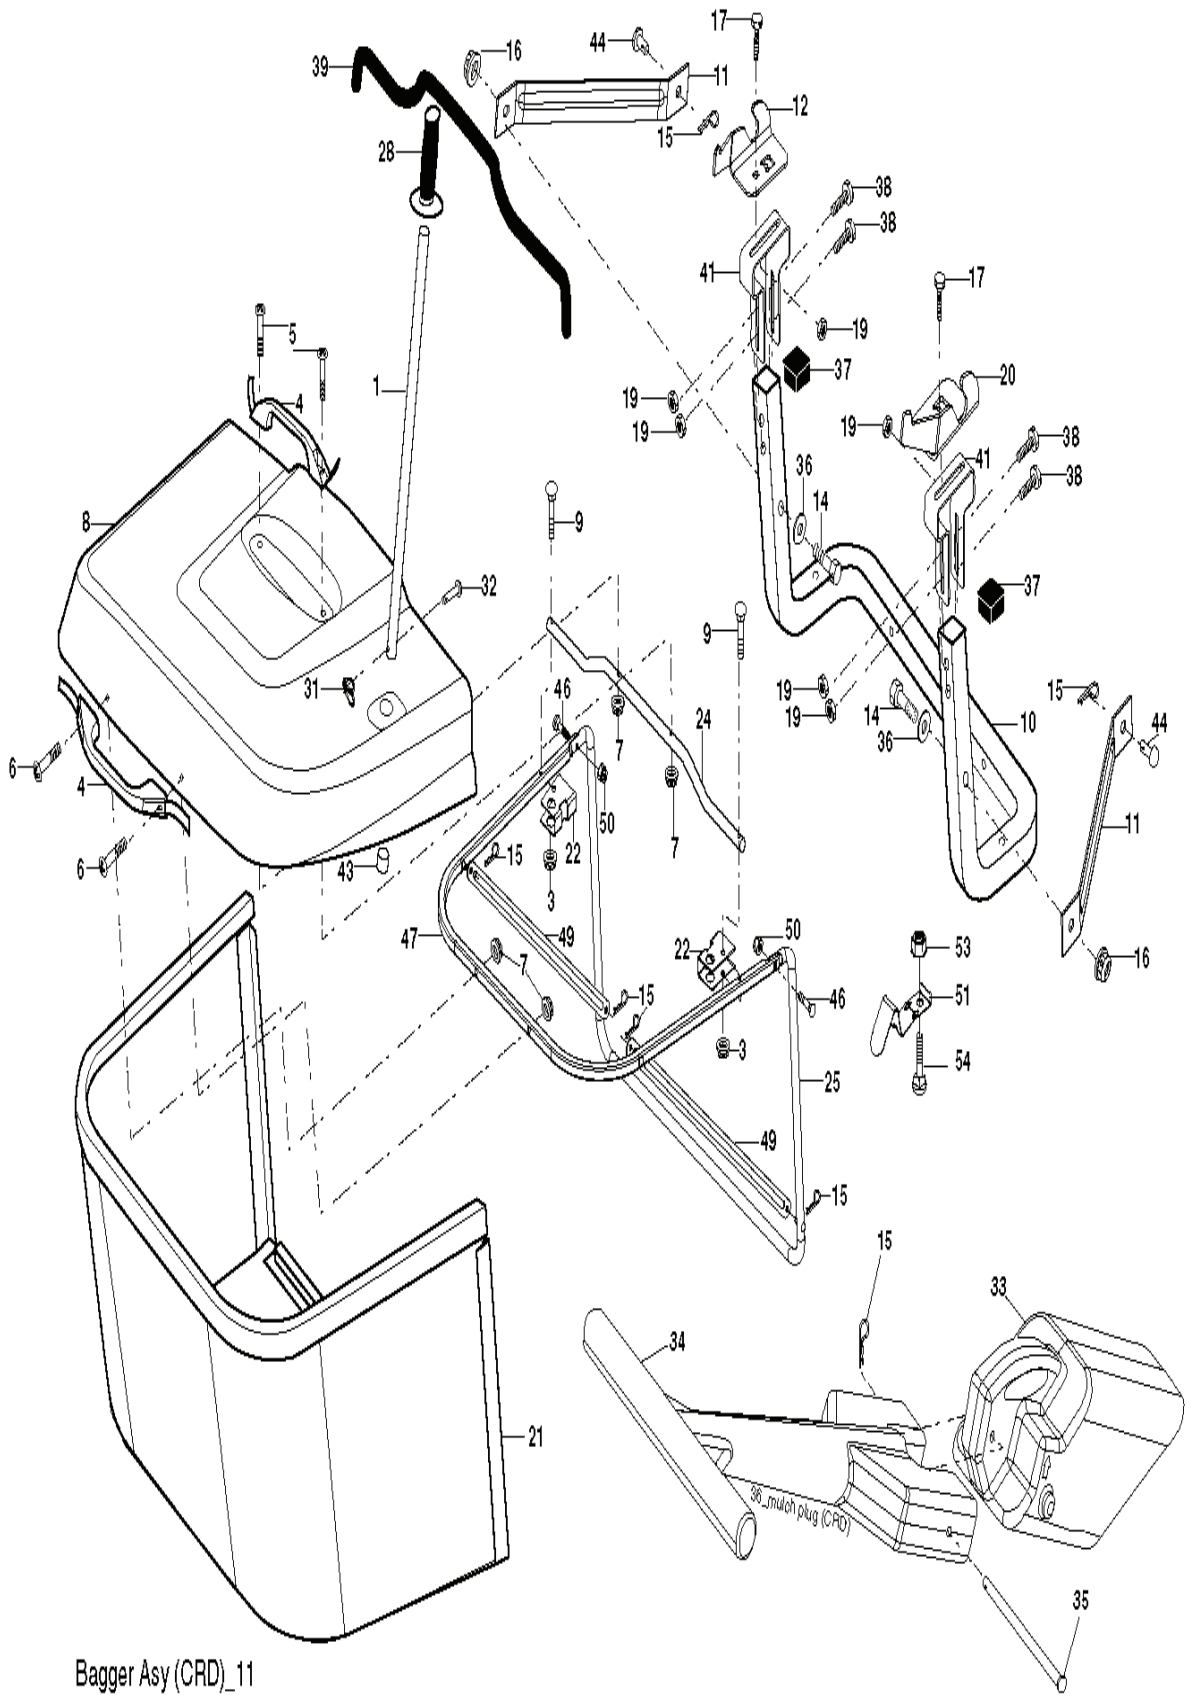

SPARE PARTS CATALOGUE

: P200107HRB

Spare Parts List

SPARE PARTS LIST

Bagger Asy (CRD)_11

REF.	PART NO.	DESCRIPTION	REMARK	QTY.	KIT
1	532428610	TUBE		0	
3	532123976	LOCKNUT		0	
4	532169916	HANDLE		0	
5	874981024	SCREW		0	
6	874981032	SCREW		0	
7	873401000	NUT		0	
8	532182514	COUVERCLERPL.PAR 169963X428		0	
9	872140418	BOLT		0	
10	532181282	TUBE		0	
11	532165719	ROD		0	
12	532188848	BRACKET		0	
14	874520636	BOLT		0	
15	532124670	RETAINER RING		0	
16	873900600	NUT		0	
17	872140506	BOLT		0	
19	873900500	NUT		0	
20	532188847	BRACKET		0	
21	532406180	COLLECTION BAG		0	
22	532165781	CLAMP		0	
24	532165783	FRAME		0	
25	532193705	PIPE		0	
28	532165787	HANDLE		0	
31	532169484	PIN		0	
32	532126875	RIVET		0	
33	532428683	MULCH PLUG		0	
34	532165570	HANDLE		0	
35	532165572	PIN RETAINING SCREW		0	
36	819132012	WASHER		0	
37	532175401	PLUG		0	
38	872010520	BOLT		0	
39	532180985	SEAL		0	
41	532169683	BRACKET		0	
43	532174083	PLUG		0	
44	532193312	PIN CLEVIS		0	
46	872110510	BOLT		0	
47	532193704	PIPE		0	
49	532193305	ROD		0	
50	873800500	LOCK NUT		0	
51	532199903	LATCH		0	
53	873510400	NUT		0	
54	872140406	BOLT		0	

REF.	PART NO.	DESCRIPTION	REMARK	QTY.	KIT
1	532400389	LABEL		0	
2	532429561	DECAL		0	
3	532431220	DECAL		0	
5	532425758	DECAL		0	
6	532180432	DECAL		0	
7	532145005	DECAL		0	
8	532180435	DECAL		0	
9	532408147	DECAL		0	
10	532196841	DECAL		0	
11	532182166	DECAL		0	
12	532159737	DECAL		0	
14	532159736	DECAL		0	
15	532408148	DECAL		0	
17	532140837	DECAL		0	
20	532166960	DECAL		0	
21	532166286	DECAL		0	
--	532138311	DECAL		0	
--	532181090	PLATE		0	
--	532181091	PLATE		0	