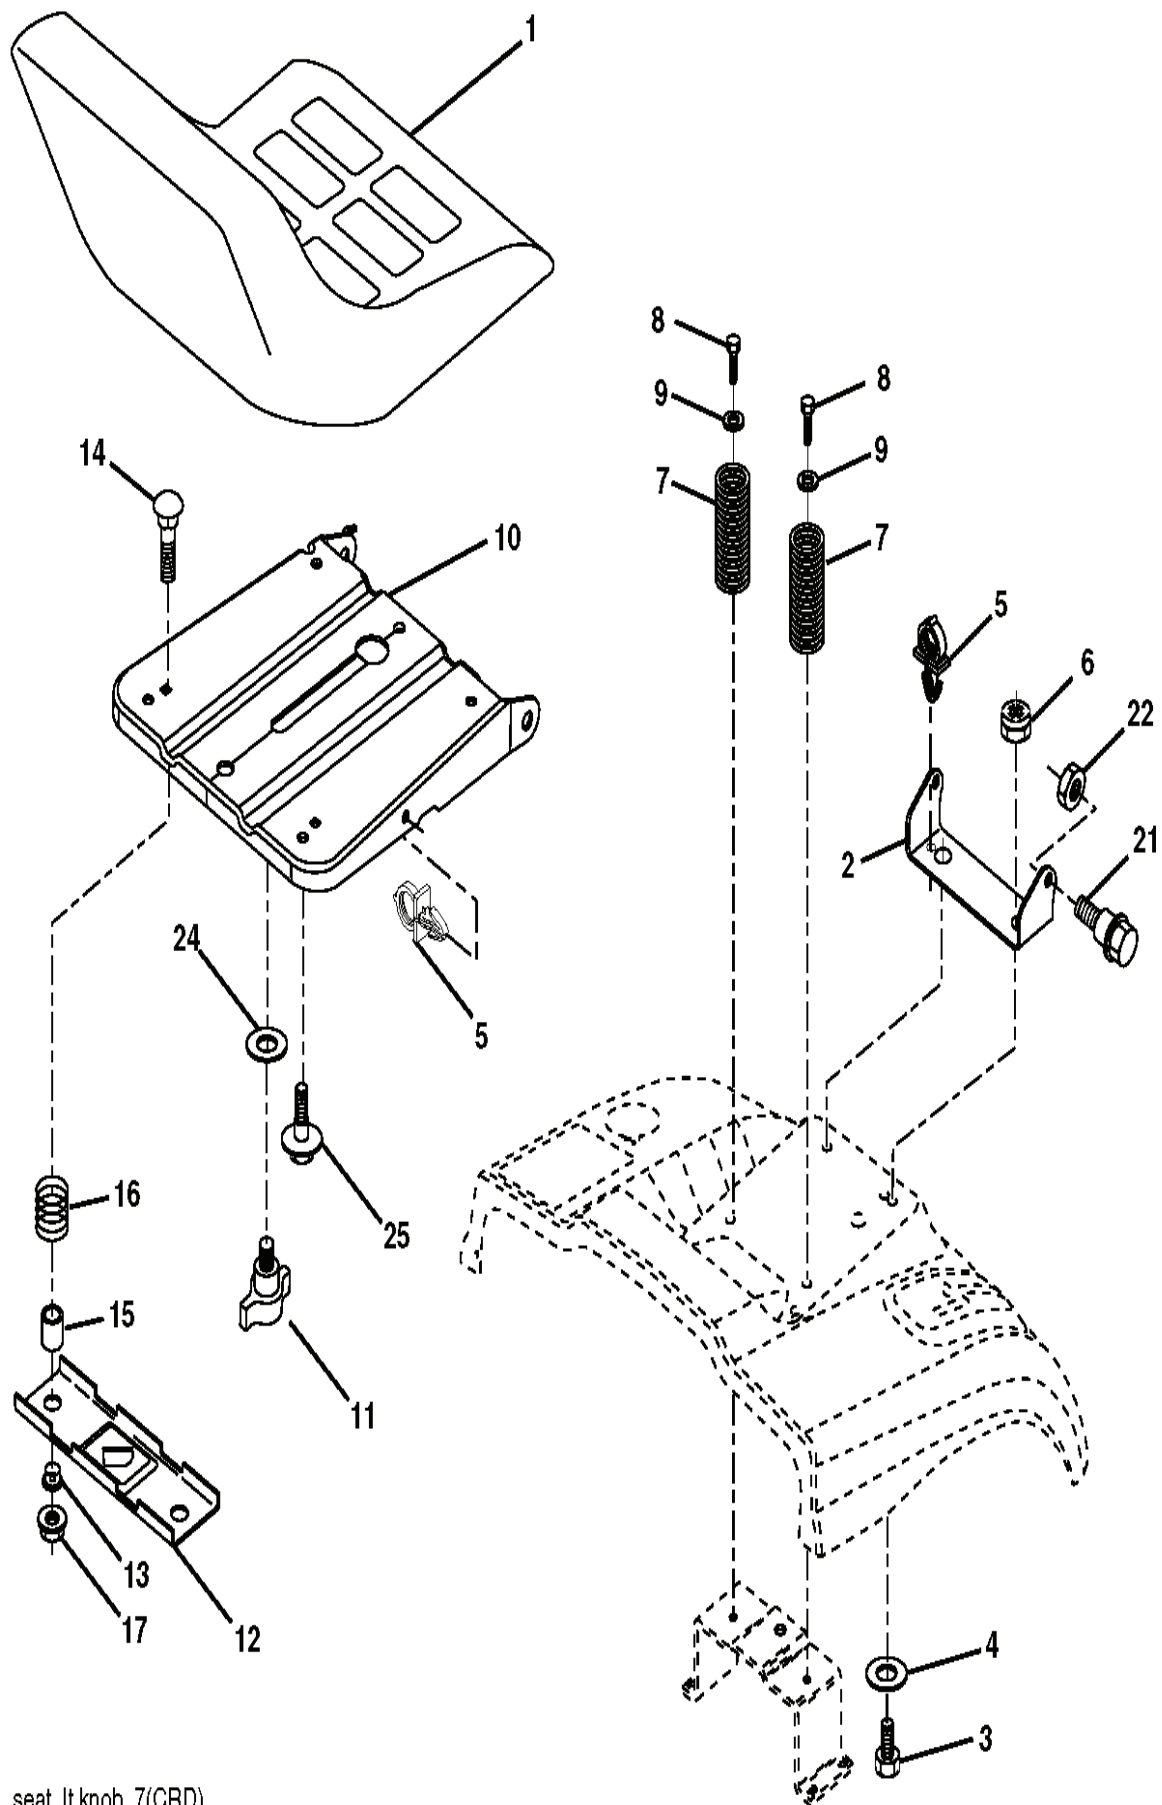

REF.	PART NO.	DESCRIPTION	REMARK	QTY.	KIT
1	532400389	LABEL		0	
2	532429561	DECAL		0	
3	532431220	DECAL		0	
5	532425758	DECAL		0	
6	532180432	DECAL		0	
7	532145005	DECAL		0	
8	532180435	DECAL		0	
9	532408147	DECAL		0	
10	532196841	DECAL		0	
11	532182166	DECAL		0	
12	532159737	DECAL		0	
14	532159736	DECAL		0	
15	532408148	DECAL		0	
17	532140837	DECAL		0	
20	532166960	DECAL		0	
21	532166286	DECAL		0	
--	532138311	DECAL		0	
--	532181090	PLATE		0	
--	532181091	PLATE		0	

REF.	PART NO.	DESCRIPTION	REMARK	QTY.	KIT
1	532159460	WIRE		0	
2	532159471	LEVER		0	
3	532105767	PIN RETAINING SCREW		0	
4	812000002	RETAINER RING		0	
5	819211621	WASHER		0	
6	532120183	BEARING		0	
7	532125631	HANDLE		0	
8	532170770	BUTTON		0	
11	532165829	ROD		0	
12	532165831	ROD		0	
13	532124670	RETAINER RING		0	
15	532173288	LINK		0	
16	873350800	NUT		0	
17	532175689	BRACKET		0	
18	873800800	NUT		0	
19	532139868	LEVER		0	
20	532194209	SPRING		0	
31	532169865	BEARING		0	
32	873540600	NUT		0	

IGNITION SWITCH

POSITION	CIRCUIT "MAKE"
OFF	M+G+A1
RUNOVERRIDE	B+A1
RUN	B+A1 L+A2
START	B + S + A1

WIRING INSULATED CLIPS

NOTE: IF WIRING INSULATED CLIPS
WERE REMOVED FOR SERVICING OF
UNIT, THEY SHOULD BE RE-INSTALLED
TO PROPERLY SECURE YOUR WIRING.

REMOVABLE
CONNECTIONS

NON-REMOVABLE
CONNECTIONS

RELAY

seat_lt.knob_7(CRD)

REF.	PART NO.	DESCRIPTION	REMARK	QTY.	KIT
1	532401043	SEAT		0	
2	532140551	BRACKET		0	
3	871110616	SCREW		0	
4	819131610	WASHER		0	
5	532145006	CLIP		0	
6	873800600	NUT		0	
7	532124181	SPRING		0	
8	817000616	SCREW		0	
9	819131614	WASHER		0	
10	532195530	BERCEAU DE SIEGE CONDUCTEUR		0	
11	532166369	WING NUT		0	
12	532174648	BRACKET		0	
13	532121248	BUSHING		0	
14	872050412	BOLT		0	
15	532121249	SPACER		0	
16	532123740	SPRING		0	
17	532123976	LOCKNUT		0	
21	532171852	BOLT		0	
22	873800500	LOCK NUT		0	
24	819171912	WASHER		0	
25	532127018	BOLT		0	