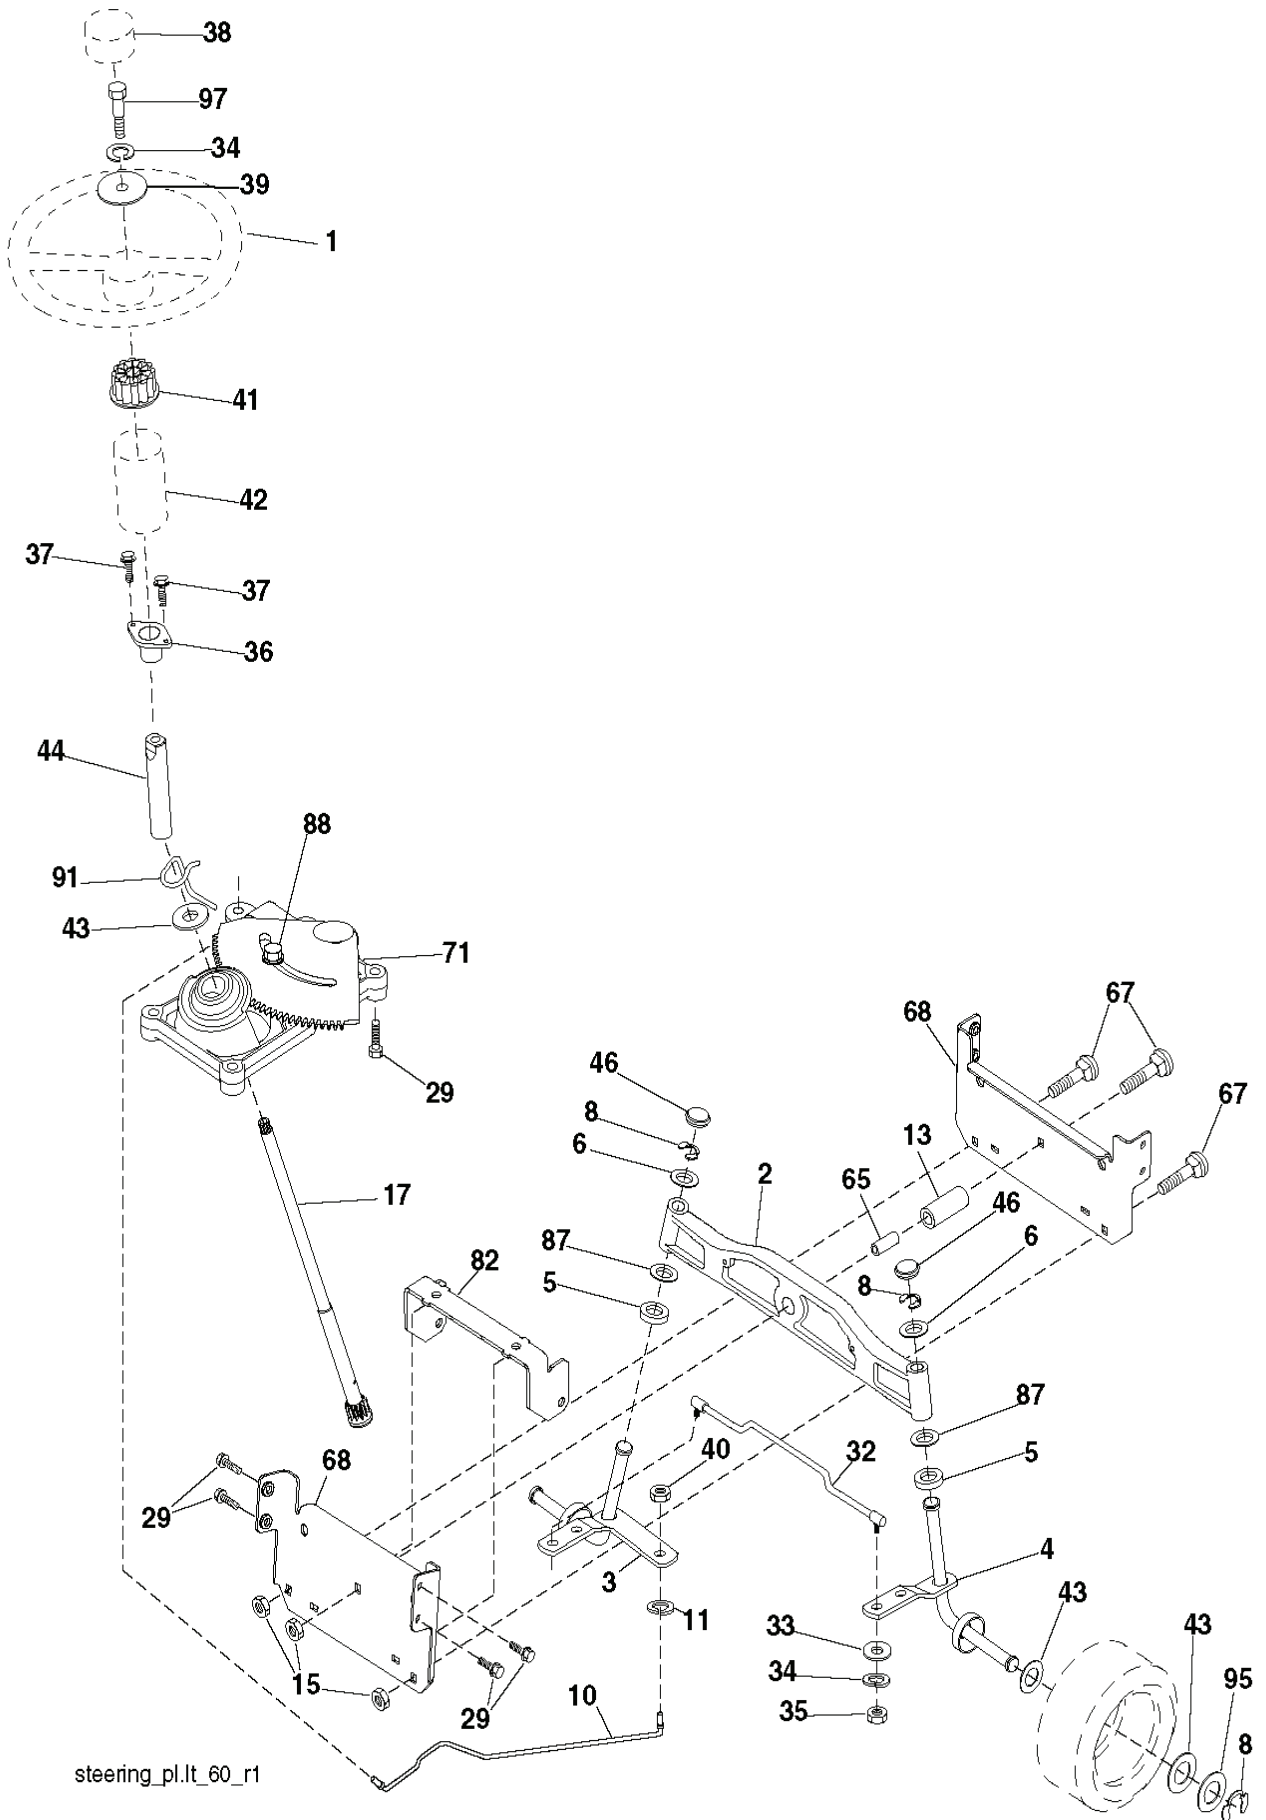

---

REF.	PART NO.	DESCRIPTION	REMARK	QTY.	KIT
1	532408144	LABEL		1	
2	532400389	LABEL		1	
3	532425758	DECAL		1	
4	532431233	DECAL		1	
5	532408146	LABEL		1	
6	532196841	DECAL		1	
7	532431232	DECAL		1	
8	532159737	DECAL		1	
10	532145005	DECAL		1	
11	532182166	DECAL		1	
12	532180432	DECAL		1	
13	532417926	DECAL		1	
14	532159736	DECAL		1	
15	532180435	DECAL		1	
16	532185651	DECAL		1	
17	532140837	DECAL		1	
18	532166286	DECAL		1	
--	532138311	DECAL		1	
--	532181091	PLATE		1	
--	532181090	PLATE		1	
--				1	

REMOVABLE CONNECTIONS

NON-REMOVABLE CONNECTIONS

RELAY

seat\_lt.bolt\_6

---

REF.	PART NO.	DESCRIPTION	REMARK	QTY.	KIT
1	532401042	SIEGE CONDUCTEUR		1	
2	532140551	BRACKET		1	
3	871110616	SCREW		1	
4	819131610	WASHER		1	
5	532145006	CLIP		1	
6	873800600	NUT		1	
7	532124181	SPRING		1	
8	817000616	SCREW		1	
9	819131614	WASHER		1	
10	532195530	BERCEAU DE SIEGE CONDUCTEUR		1	
12	532174648	BRACKET		1	
13	532121248	BUSHING		1	
14	872050412	BOLT		1	
15	532134300	SPACER		1	
16	532121250	SPRING		1	
17	532123976	LOCKNUT		1	
21	532171852	BOLT		1	
22	873800500	LOCK NUT		1	
23	871110814	BOLT		1	
24	819171912	WASHER		1	
25	532127018	BOLT		1	
26	810040800	WASHER		1	