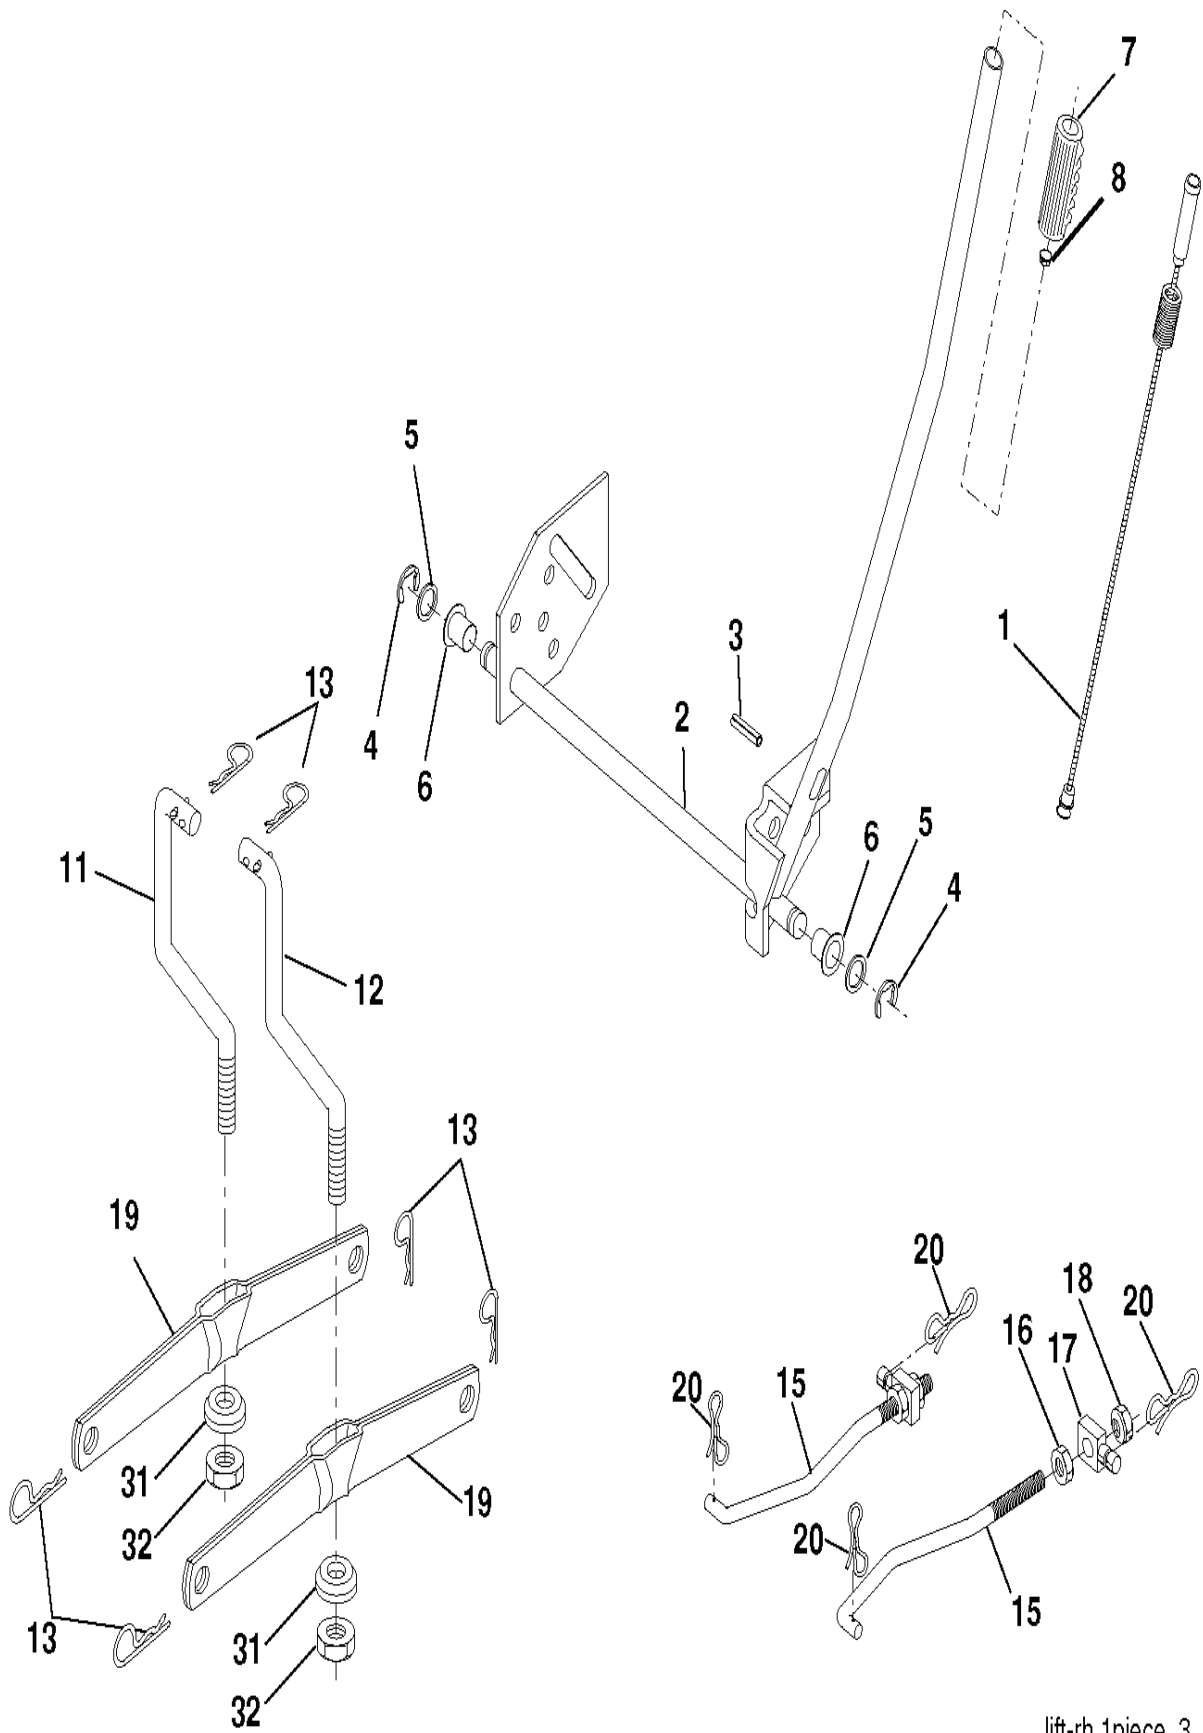

REF.	PART NO.	DESCRIPTION	REMARK	QTY.	KIT
1	532429121	CUTTING DECK		1	
3	532431864	BRACKET		1	
5	532124670	RETAINER RING		1	
6	532165557	ROD		1	
8	532181712	BOLT		1	
9	810030600	WASHER		1	
10	532140296	WASHER		1	
11	532427984	RIDE ON BLADE		1	
13	532137645	SHAFT		1	
14	532128774	BEARING HOUSING		1	
15	532110485	BEARING		1	
16	532427985	BLADE		1	
17	872140610	BOLT		1	
19	532132827	SPEC. BOLT		1	
20	532181713	BOLT		1	
22	532431169	BRACKET		1	
27	532427981	BRACKET		1	
30	532173984	SCREW		1	
31	532187690	WASHER		1	
32	532153532	PULLEY		1	
33	532400234	NUT		1	
36	532146763	PULLEY		1	
40	873680600	NUT		1	
41	873900600	NUT		1	
44	532434946	COVER		1	
45	532441479	COVER		1	
55	532199498	ARM		1	
56	532165723	SPACER		1	
61	532199486	SPRING		1	
67	532106932	KNOB		1	
68	532429532	BELT		1	
69	532165482	SHAFT		1	
84	532156085	BELT GUIDE		1	
116	532193406	BOLT		1	
117	532174873	WHEEL		1	
119	819132012	WASHER		1	
124	872110612	BOLT		1	
131	532165661	PIPE		1	
152	532176074	WIRE		1	
158	817720408	SCREW		1	
185	532188234	CABLE		1	
260	817670608	SCREW		1	
298	817490628	SCREW		1	
--	532181857	BEARING HOUSING	Mandrel Assembly (Includes housing, shaft assembly, and bearing only - pulley/nut/washer and blade bolt/washers not included)	1	
--	532181858	BEARING HOUSING		1	
--	532431580	CUTTING DECK	(Std. Deck - Order separately gauge wheel components key nos. 116 - 119)	1	

lift-rh.1piece_3