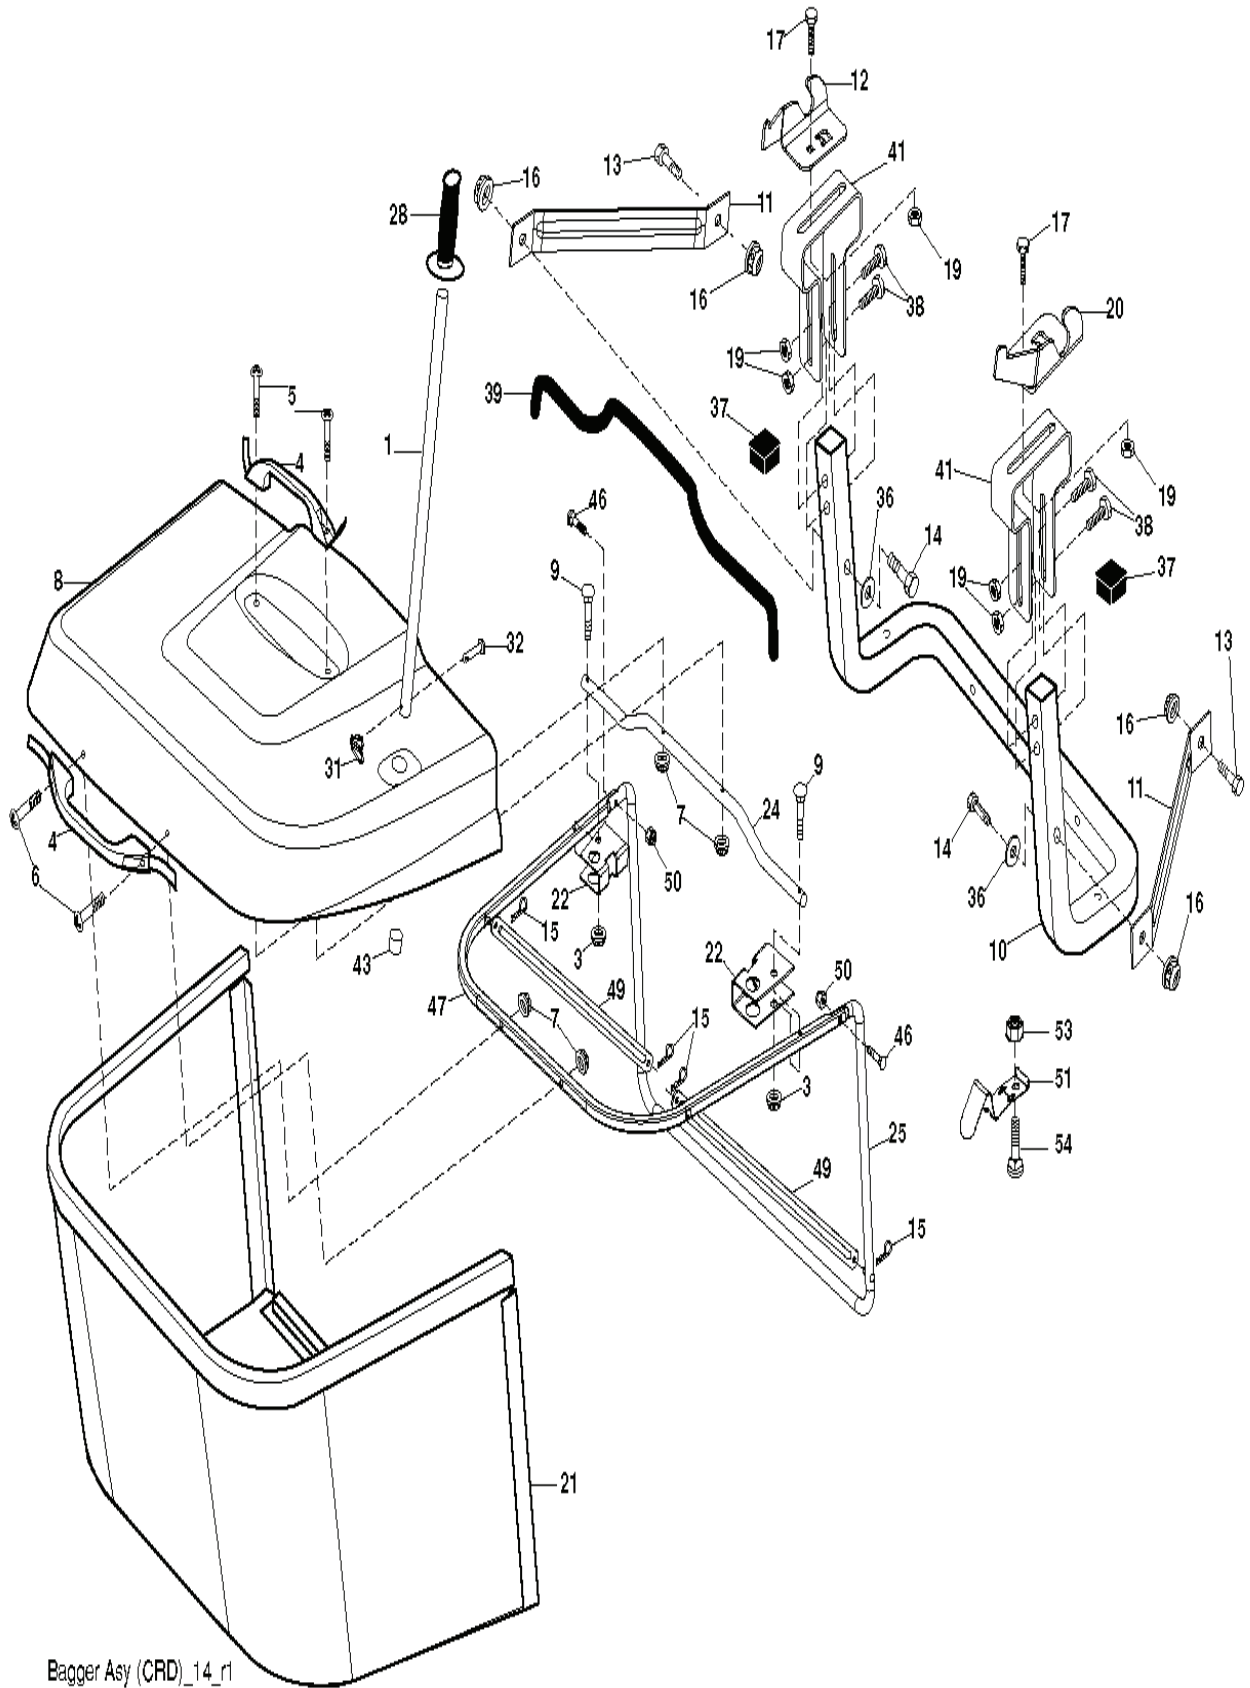

Bagger Asy (CRD)_14_r1

REF.	PART NO.	DESCRIPTION	REMARK	QTY.	KIT
1	532428610	TUBE		1	
3	532123976	LOCKNUT		1	
4	532169916	HANDLE		1	
5	874981024	SCREW		1	
6	874981032	SCREW		1	
7	873401000	NUT		1	
8	532182514	COUVERCLERPL.PAR 169963X428		1	
9	872140418	BOLT		1	
10	532181282	TUBE		1	
11	532165719	ROD		1	
12	532188848	BRACKET		1	
13	874760612	BOLT		1	
14	874520636	BOLT		1	
16	873900600	NUT		1	
15	532124670	RETAINER RING		1	
17	872140506	BOLT		1	
19	873900500	NUT		1	
20	532188847	BRACKET		1	
21	532406180	COLLECTION BAG		1	
22	532428236	BRACKET		1	
24	532165783	FRAME		1	
25	532193705	PIPE		1	
28	532165787	HANDLE		1	
31	532169484	PIN		1	
32	532126875	RIVET		1	
36	819132012	WASHER		1	
37	532175401	PLUG		1	
38	872010520	BOLT		1	
39	532416257	SEALING		1	
41	532432755	BRACKET		1	
43	532174083	PLUG		1	
46	872110510	BOLT		1	
47	532193704	PIPE		1	
49	532193305	ROD		1	
50	873800500	LOCK NUT		1	
51	532199903	LATCH		1	
53	873510400	NUT		1	
54	872140406	BOLT		1	
	PART NO.		REMARK		KIT