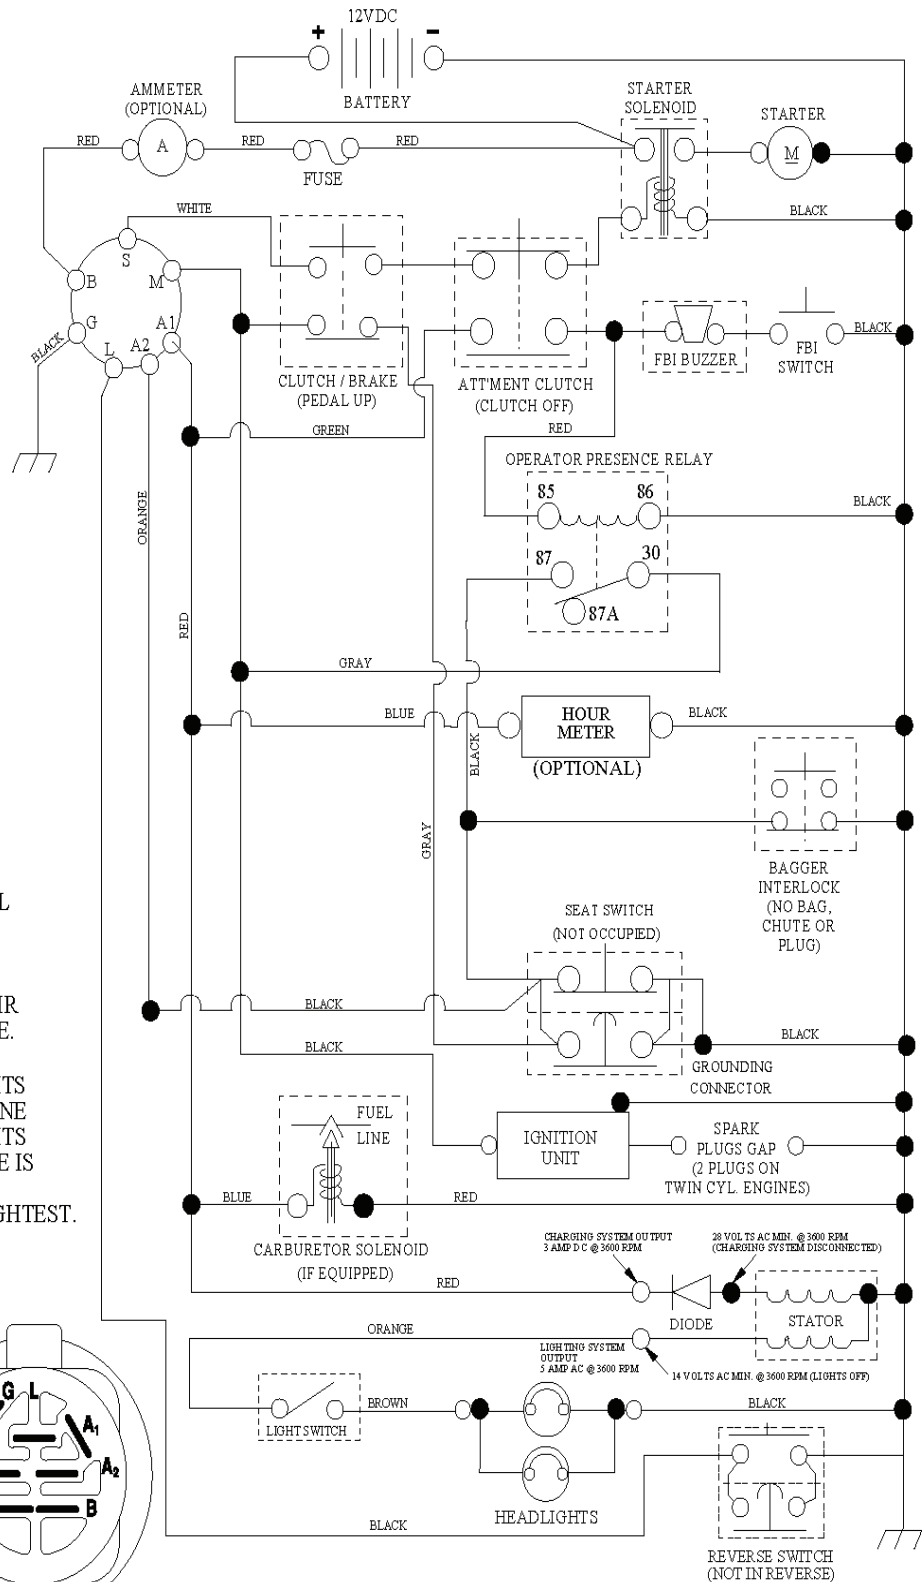

IGNITION SWITCH

NOTE
YOUR TRACTOR IS EQUIPPED WITH A SPECIAL ALTERNATOR SYSTEM. THE LIGHTS ARE NOT CONNECTED TO THE BATTERY, BUT HAVE THEIR OWN ELECTRICAL SOURCE. BECAUSE OF THIS, THE BRIGHTNESS OF THE LIGHTS WILL CHANGE WITH ENGINE SPEED. AT IDLE THE LIGHTS WILL DIM. AS THE ENGINE IS SPEEDED UP, THE LIGHTS WILL BECOME THEIR BRIGHTEST.