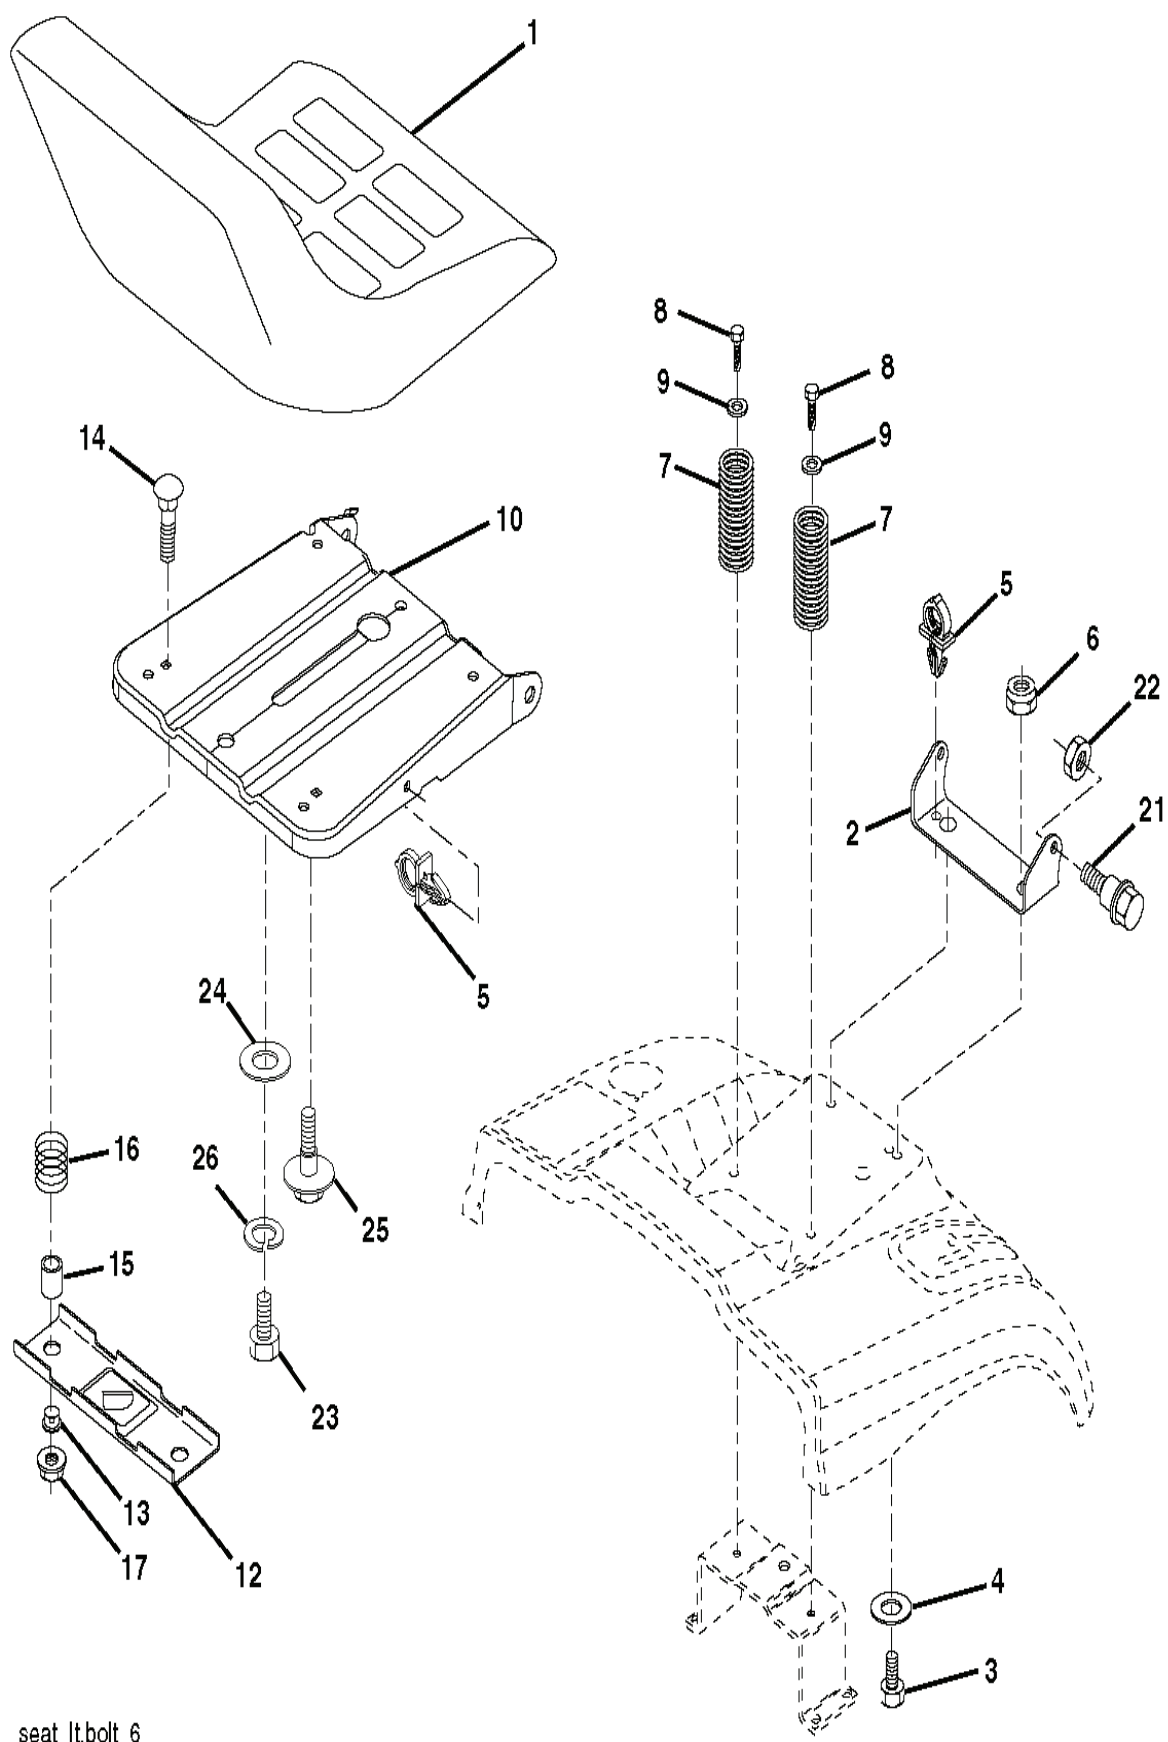

IGNITION SWITCH

POSITION	CIRCUIT "MAKE"
OFF	M+G+A1
RUN/OVERRIDE	B+A1
RUN	B+A1 L+A2
START	B + S + A1

WIRING INSULATED CLIPS

NOTE: IF WIRING INSULATED CLIPS WERE REMOVED FOR SERVICING OF UNIT, THEY SHOULD BE RE-INSTALLED TO PROPERLY SECURE YOUR WIRING.

REMOVABLE CONNECTIONS

NON-REMOVABLE CONNECTIONS

RELAY

seat\_lt.bolt\_6

---

REF.	PART NO.	DESCRIPTION	REMARK	QTY.	KIT
1	532401042	SIEGE CONDUCTEUR		1	
2	532140551	BRACKET		1	
3	871110616	SCREW		1	
4	819131610	WASHER		1	
5	532145006	CLIP		1	
6	873800600	NUT		1	
7	532124181	SPRING		1	
8	817000616	SCREW		1	
9	819131614	WASHER		1	
10	532195530	BERCEAU DE SIEGE CONDUCTEUR		1	
12	532174648	BRACKET		1	
13	532121248	BUSHING		1	
14	872050412	BOLT		1	
15	532134300	SPACER		1	
16	532121250	SPRING		1	
17	532123976	LOCKNUT		1	
21	532171852	BOLT		1	
22	873800500	LOCK NUT		1	
23	871110814	BOLT		1	
24	819171912	WASHER		1	
25	532127018	BOLT		1	
26	810040800	WASHER		1	