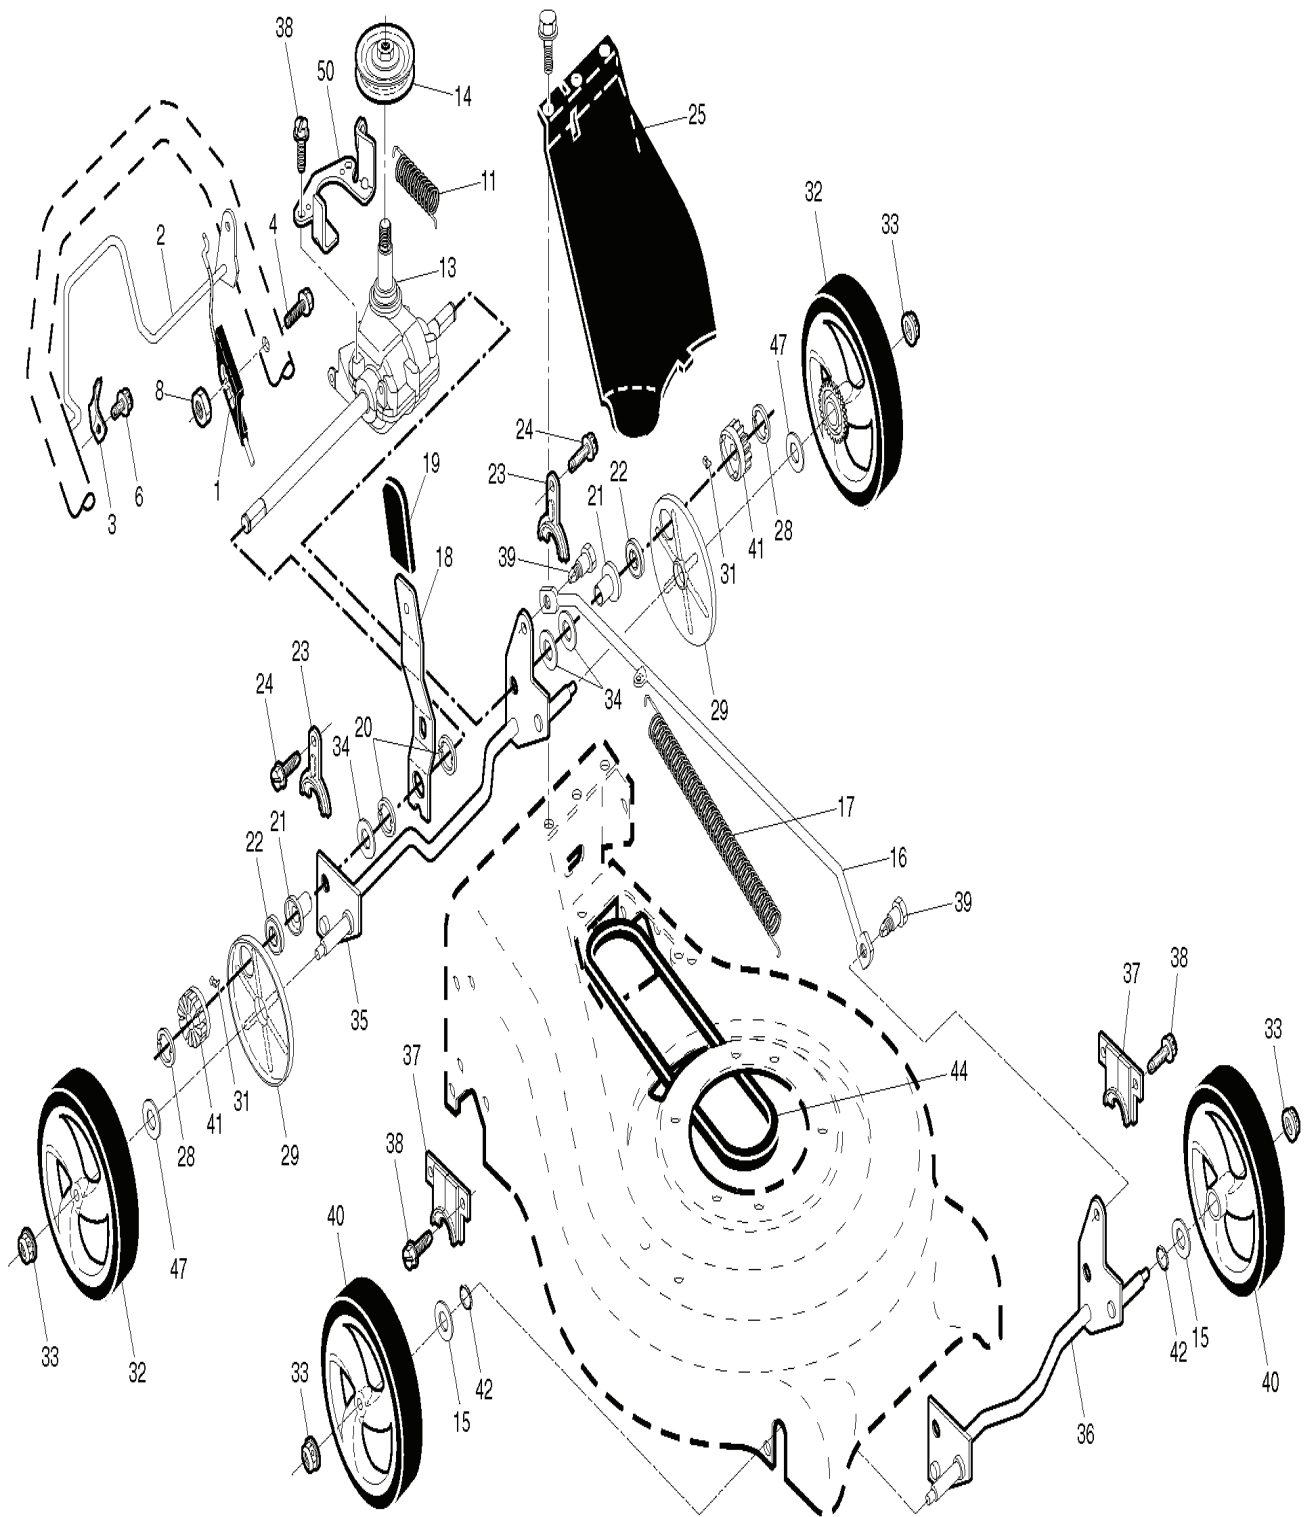

SPARE PARTS CATALOGUE
: PARTNER P53-625D

Spare Parts List

SPARE PARTS LIST

REF.	PART NO.	DESCRIPTION	REMARK	QTY.	KIT
1	532406531	CABLE		1	
2	532417819	CONTROL		1	
3	532164557	STOP		1	
4	532199687	SCREW		1	
6	532750634	SCREW		1	
44	532406557	BELT		1	
8	532191730	NUT		1	
11	532406558	SPRING		1	
13	532419213	GEARBOX ASSY		1	
14	532405703	PULLEY		1	
15	532088348	WASHER		1	
16	532407147	ROD		1	
17	532409616	SPRING		1	
18	532418866	SPRING		1	
19	532190069	KNOB		1	
20	812000022	RETAINER RING		1	
21	532412450	BEARING SUPPORT		1	
22	532191039	BEARING		1	
23	532164555	BRACKET		1	
24	817060410	SCREW		1	
25	532432671	DRIVE COVER	INCLUDES SCREW & PALNUT	1	
28	812000058	E-CLIP		1	
29	532189403	DUST COVER		1	
31	532404845	PAWL, DRIVE		1	
32	532413723	WHEEL		1	
33	532409148	NUT		1	
34	532851226	WASHER		1	
35	532410922	SHAFT	FRONT	1	
36	532410933	SHAFT	REAR	1	
37	532161463	BRACKET		1	
38	532163409	SCREW		1	
39	532407059	BOLT		1	
40	532410921	WHEEL		1	
41	532404835	PINION		1	
42	532197480	O-RING		1	
47	532067725	WASHER		1	
50	532413722	BRACKET.BELT.KEEPE/AUT*SUBS/2*		1	