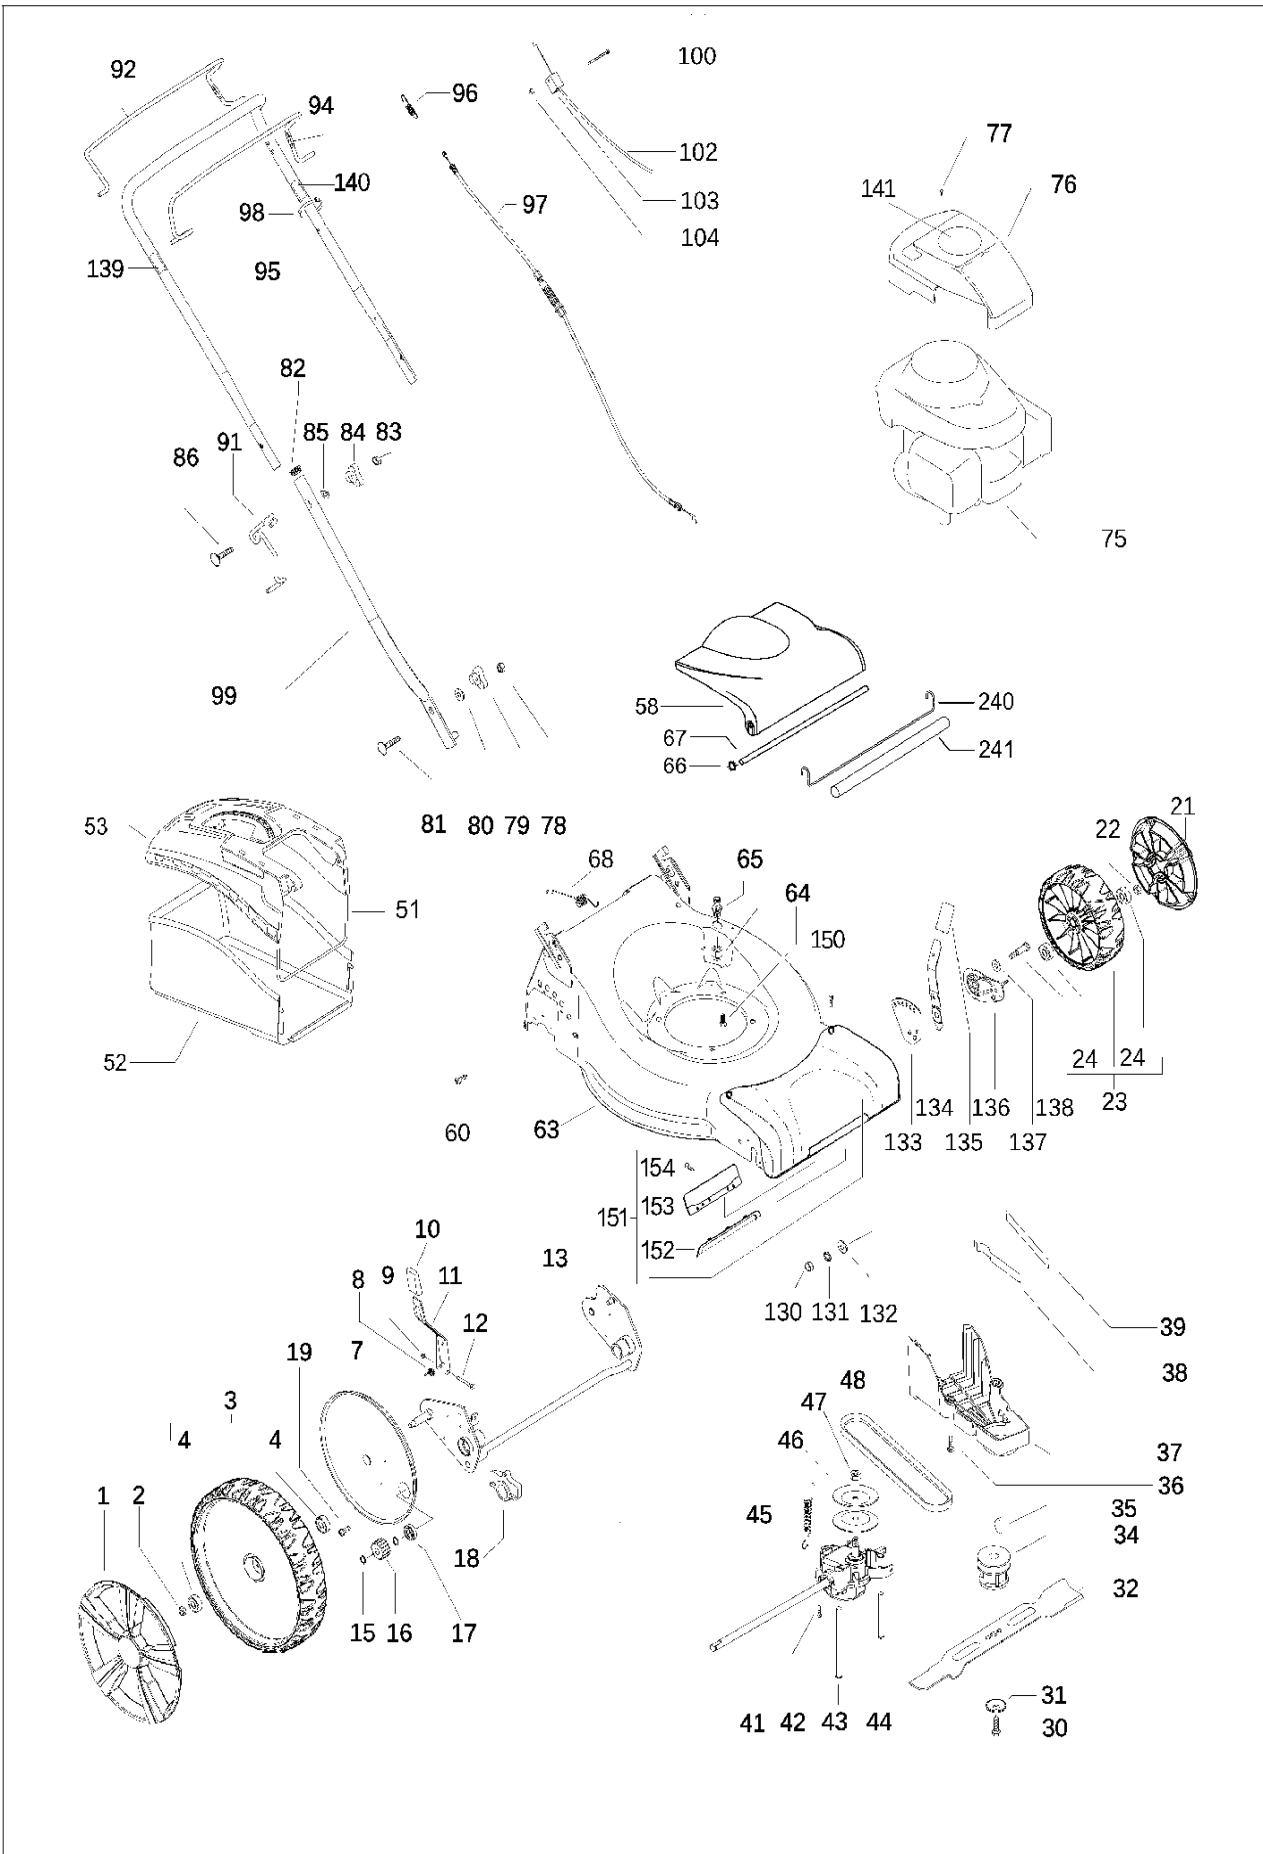

REF.	PART NO.	DESCRIPTION	REMARK	QTY.	KIT
1	574396601	HUB CAP		2	
2	504857801	NUT		2	
3	574451201	WHEEL ASSY		2	
4	504548201	BALL BEARING		4	
7	504539901	HUB CAP		2	
8	531210817	SPRING		1	
9	531208492	NUT		1	
10	531207986	KNOB		1	
11	501979901	LIFTING LEVER ASSY		1	
12	538235807	SCREW		1	
13	510092902	REAR AXLE		1	
15	531208772	WASHER		4	
16	544342301	PINION		2	
17	531208778	BEARING		2	
18	531205944	SUPPORT		2	
19	531207856	SCREW		4	
21	574396401	HUB CAP		2	
22	504857801	NUT		2	
23	574450901	WHEEL ASSY		2	
24	504548201	BALL BEARING		4	
30	531208008	SCREW		1	
31	531207237	WASHER		1	
32	577616118	MOWER BLADE		1	
34	531206169	ADAPTER		1	
35	505290901	KEY		1	
36	531207856	SCREW		3	
37	544462301	BELT GUARD		1	
38	504046101	WEAR PROTECTION		1	
39	544462501	WEAR PROTECTION		1	
41	504541403	GEARBOX		1	
42	531206677	SCREW		2	
43	504103101	BELT GUIDE		1	
44	544934301	BELT GUIDE		1	
45	544934701	SPRING		1	
46	504547901	PULLEY		2	
47	504548001	NUT		1	
48	504034801	BELT		1	
51	574869401	FRAME		1	
52	574869601	GRASSBAG		1	
53	574610301	GRASSBAG		1	
58	574610201	HATCH		1	
60	531206677	SCREW		2	
63	575500902	CHASSIS		1	
64	531212851	SCREW		3	
65	531205848	CONNECTOR		1	
66	531207657	RETAINER RING		1	
67	531205060	SHAFT		1	
68	531205999	SPRING		1	
75				1	
76	522868101	ENGINE COVER		1	
77	531212710	SCREW		2	
78	531207982	NUT		2	
79	531204923	WING NUT		2	
80	531204922	WASHER		2	
81	531204921	SCREW		2	
82	531208950	PLUG		2	
83	531207089	SCREW		2	
85	531207090	WASHER		1	
86	531204923	WING NUT		2	
91	504708601	HOOK		1	
92	504708401	HANDLE		1	
94	504708301	HANDLE		1	
95	504708001	HANDLE		1	
96	531210573	SPRING		1	
97	544908002	CABLE		1	
98	531205581	CLIP		2	
99	531206071	HANDLE		2	
100	531206346	SCREW		1	
102	531213522	BRAKE WIRE		1	
103	531208043	BRACKET		1	
104	531205213	NUT		1	
130	531207978	NUT		2	
131	531208974	WASHER		2	
132	531207989	WASHER		2	
133	544452201	BRACKET		2	
134	544452501	LEVER		2	
135	531207986	KNOB		2	
136	504851401	SUPPORT WHEEL		2