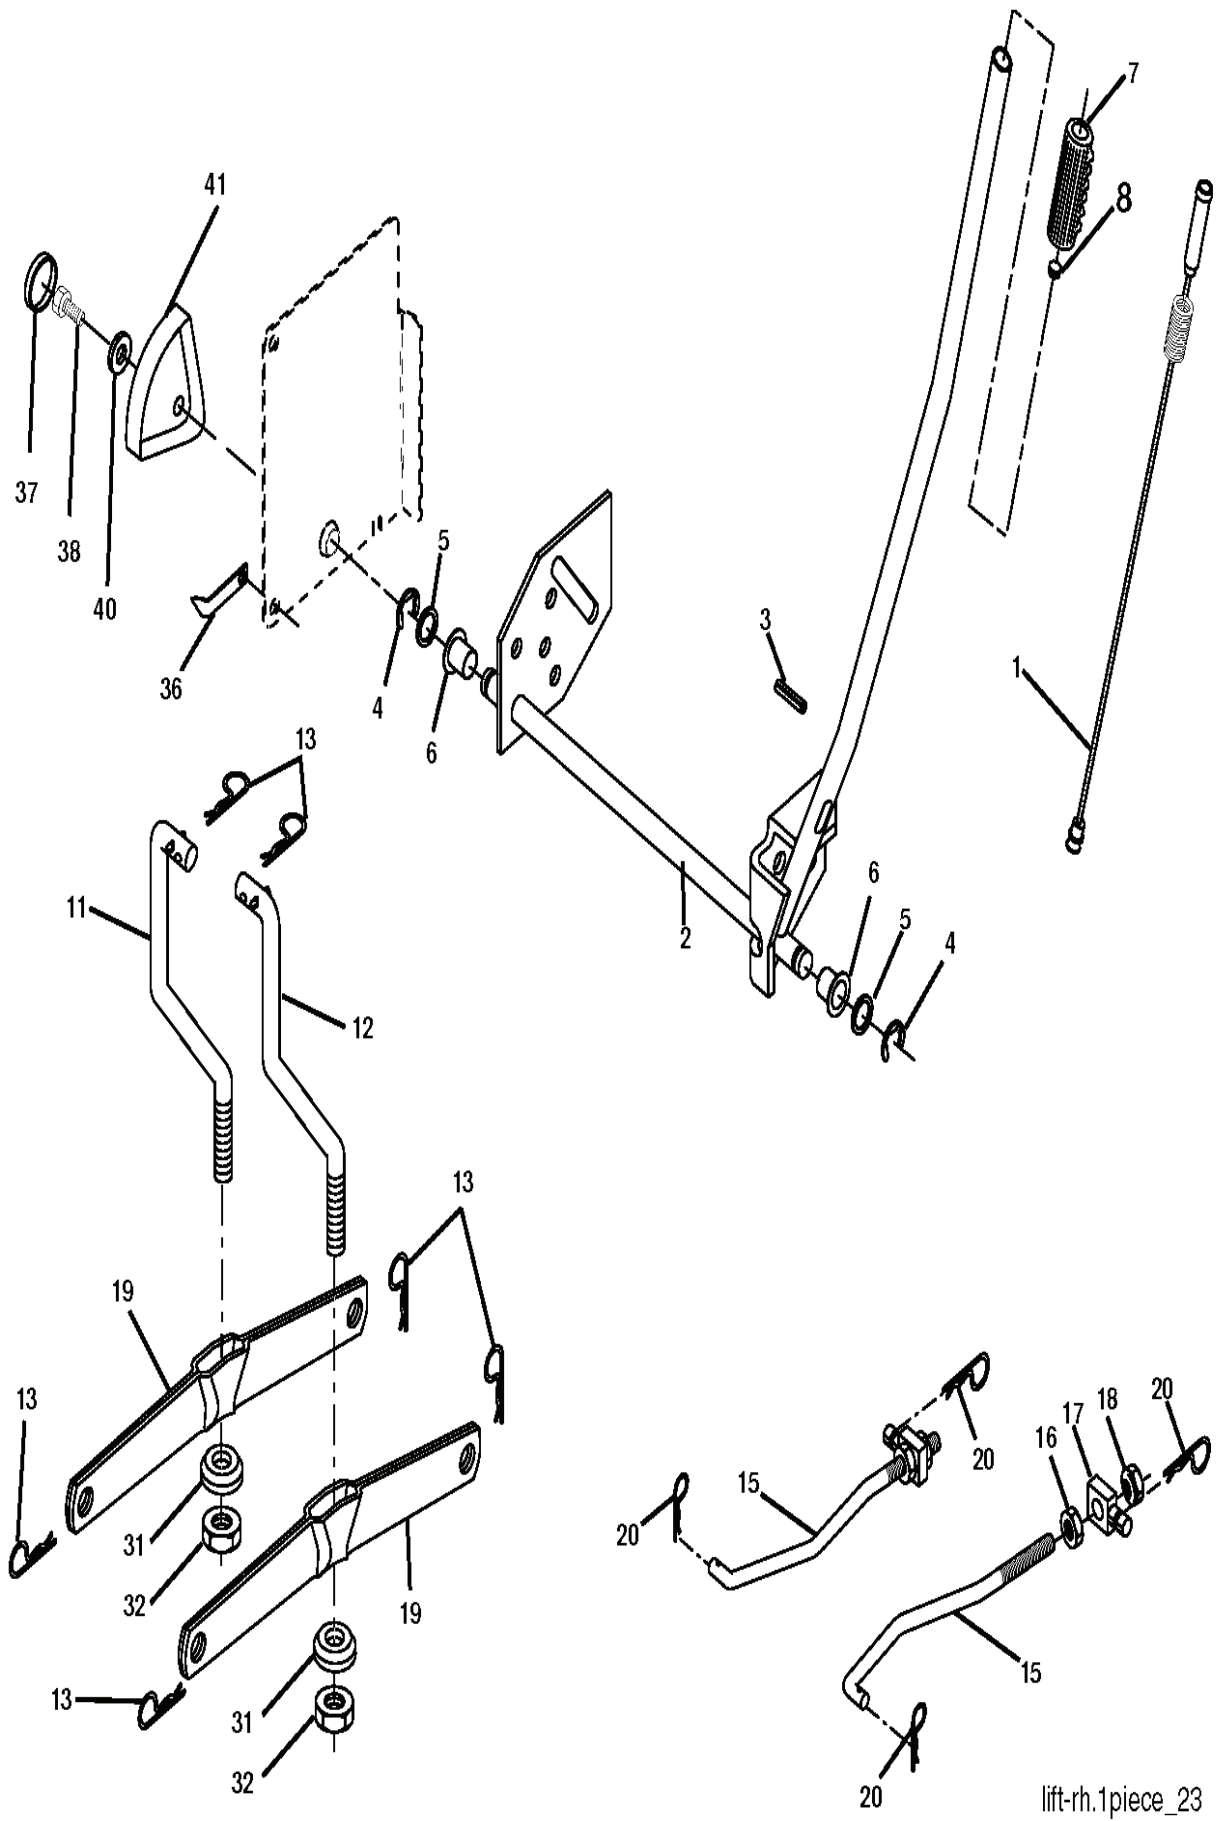

REF.	PART NO.	DESCRIPTION	REMARK	QTY.	KIT
1	532169160	HOUSING		1	
2	872140506	BOLT		1	
3	532165569	BRACKET		1	
4	532169167	BRACKET		1	
5	532124670	RETAINER RING		1	
6	532165557	ROD		1	
8	532181712	BOLT		1	
9	810030600	WASHER		1	
11	532180583	BLADE		1	
13	532137645	SHAFT		1	
14	532128774	BEARING HOUSING		1	
15	532110485	BEARING		1	
16	532180584	BLADE		1	
18	872110606	BOLT		1	
19	532132827	SPEC. BOLT		1	
20	532181713	BOLT		1	
21	873680500	NUT		1	
22	532169165	BRACKET		1	
23	532169166	BRACKET		1	
24	532169170	BRACKET		1	
25	532400105	BRACKET		1	
26	532400110	SUPPORT		1	
27	532169172	BRACKET		1	
28	532169168	BRACKET		1	
30	532173984	SCREW		1	
31	532187690	WASHER		1	
32	532198145	PULLEY		1	
33	532400234	NUT		1	
34	532400103	BRACKET		1	
35	532400104	BRACKET		1	
36	532146763	PULLEY		1	
38	532169851	SPACER		1	
39	872110622	BOLT		1	
40	873680600	NUT		1	
41	873900600	NUT		1	
44	532175538	COVER		1	
45	532175539	COVER		1	
46	532137729	SCREW		1	
55	532169849	LEVER		1	
61	532199487	SPRING		1	
67	532106932	KNOB		1	
68	532402009	BELT		1	
69	532165482	SHAFT		1	
84	532156085	BELT GUIDE		1	
116	532193406	BOLT		1	
117	532174873	WHEEL		1	
118	873930600	NUT		1	
119	819121414	WASHER		1	
124	872110612	BOLT		1	
130	872110506	BOLT		1	
131	532165661	PIPE		1	
152	532176074	WIRE		1	
158	817720408	SCREW		1	
161	532180424	BLADE		1	
162	532180878	ADAPTER		1	
163	532180425	BLADE		1	
164	532124937	BEARING COL. STRG.		1	
185	532188234	CABLE		1	
--	532181857	BEARING HOUSING	(Includes housing, shaft assembly, and bearing only - pulley/nut/washer and blade bolt/washers not included)	1	
--	532181858	BEARING HOUSING		1	
--	532400325	HOUSING		1	

lift-rh.1piece_23