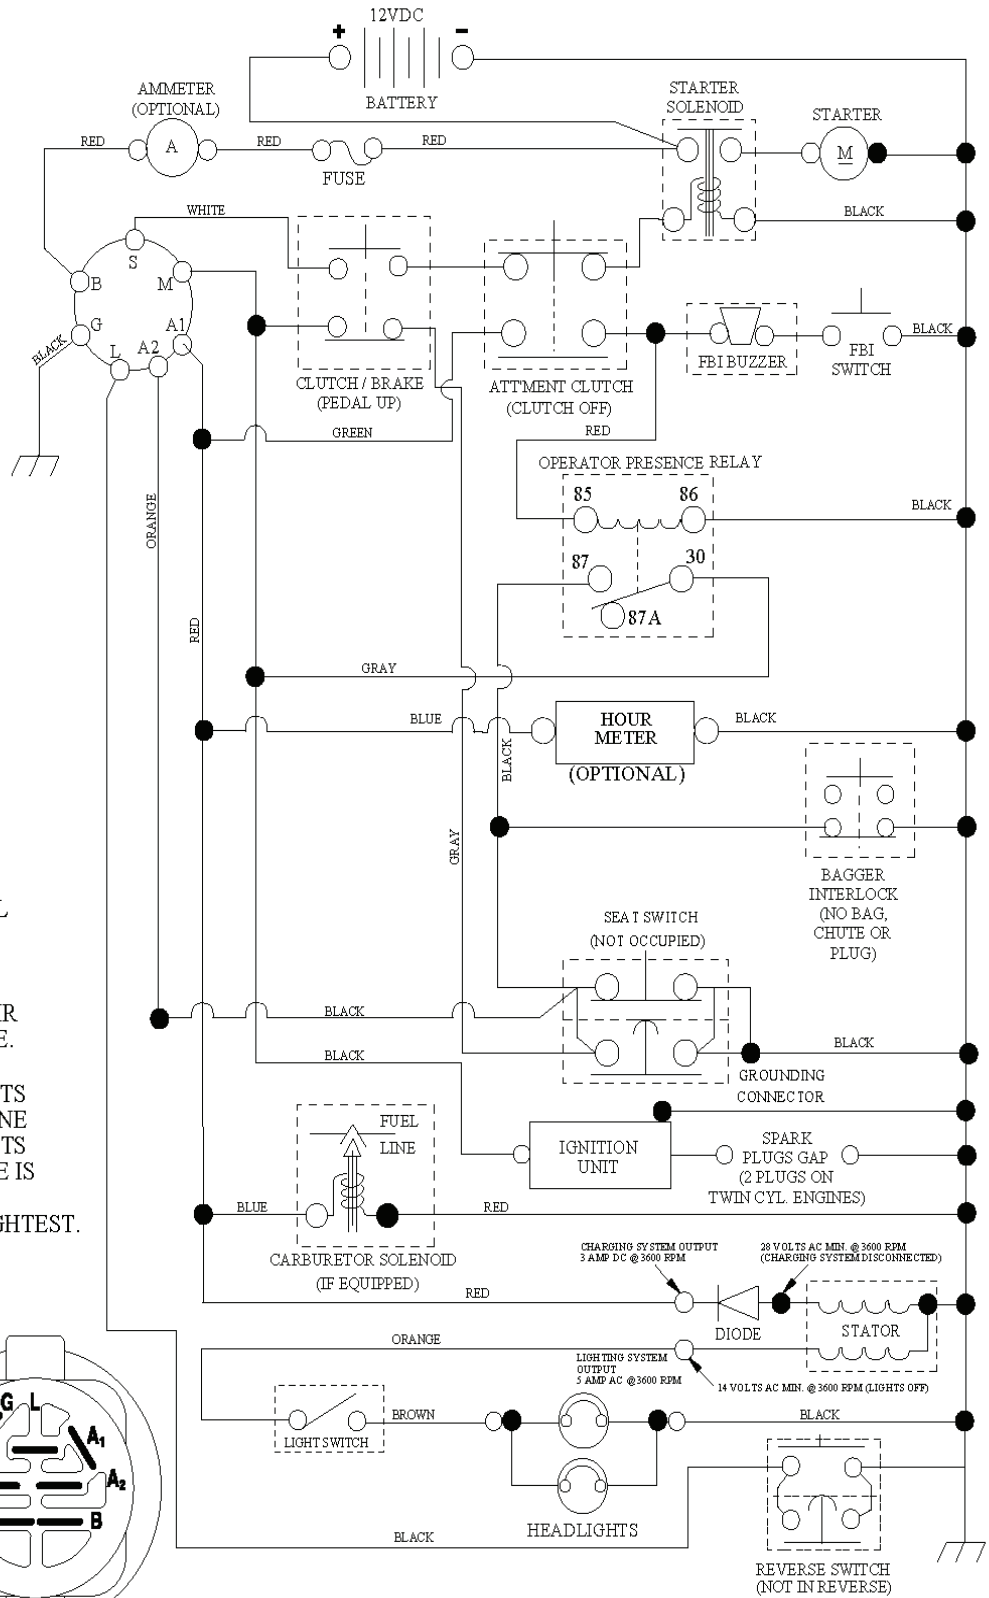

IGNITION SWITCH

NOTE
YOUR TRACTOR IS EQUIPPED WITH A SPECIAL ALTERNATOR SYSTEM. THE LIGHTS ARE NOT CONNECTED TO THE BATTERY, BUT HAVE THEIR OWN ELECTRICAL SOURCE. BECAUSE OF THIS, THE BRIGHTNESS OF THE LIGHTS WILL CHANGE WITH ENGINE SPEED. AT IDLE THE LIGHTS WILL DIM. AS THE ENGINE IS SPEEDED UP, THE LIGHTS WILL BECOME THEIR BRIGHTEST.