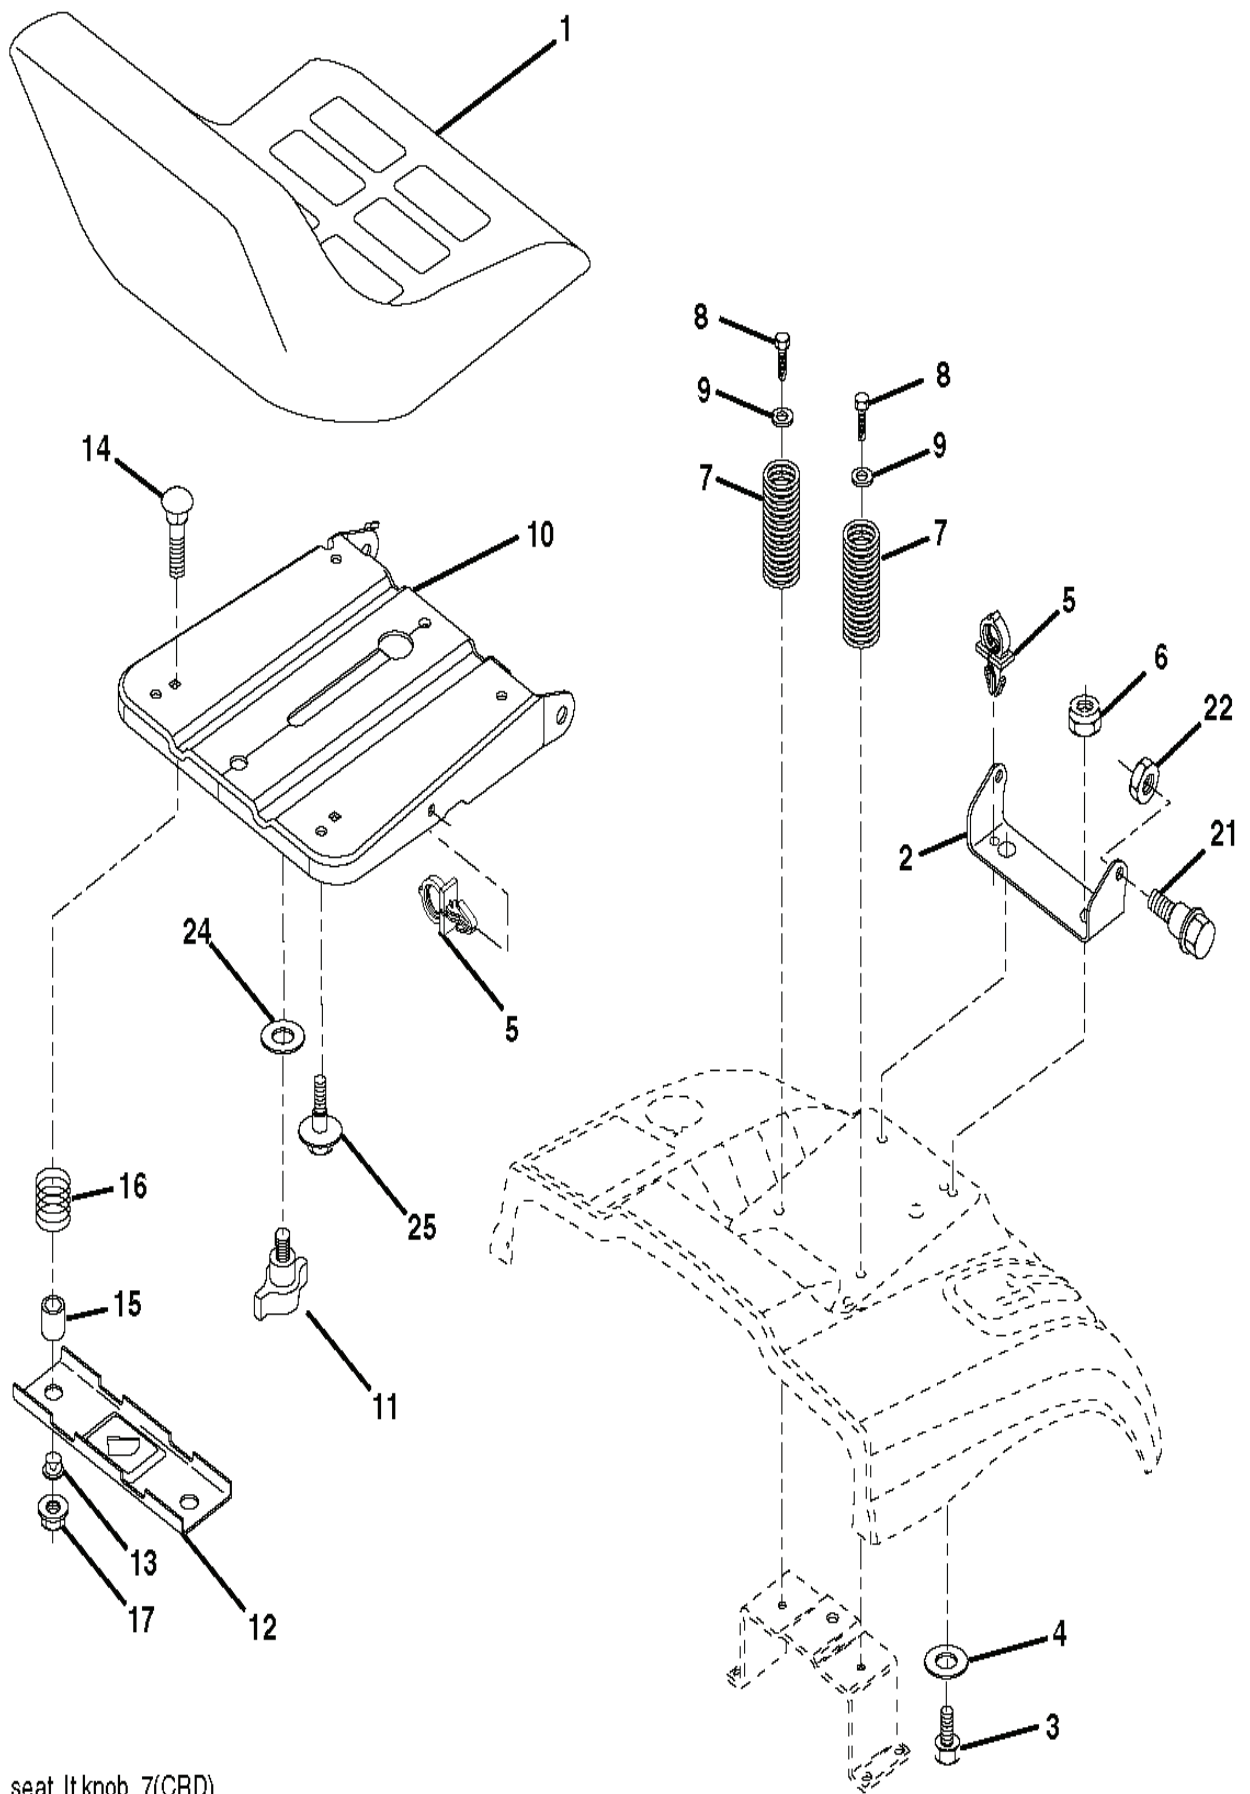

lift-rh.1piece\_23

---

REF.	PART NO.	DESCRIPTION	REMARK	QTY.	KIT
1	532159460	WIRE		1	
2	532159471	LEVER		1	
3	532105767	PIN RETAINING SCREW		1	
4	812000002	RETAINER RING		1	
5	819211621	WASHER		1	
6	532120183	BEARING		1	
7	532109413	GRIP		1	
8	532124526	KNOB		1	
11	532165829	ROD		1	
12	532165831	ROD		1	
13	532124670	RETAINER RING		1	
15	532173288	LINK		1	
16	873350800	NUT		1	
17	532175689	BRACKET		1	
18	873800800	NUT		1	
19	532139868	LEVER		1	
20	532194209	SPRING		1	
31	532169865	BEARING		1	
32	873540600	NUT		1	
36	532155097	INDICATOR		1	
37	532123935	PLUG		1	
38	817060516	SCREW		1	
40	819112410	WASHER		1	
41	532123934	INDICATOR		1	

IGNITION SWITCH

POSITION	CIRCUIT	"MAKE"
OFF	M+G+A1	
RUN/OVERRIDE	B+A1	
RUN	B+A1	L+A2
START	B + S + A1	

**WIRING INSULATED CLIPS**

NOTE: IF WIRING INSULATED CLIPS WERE REMOVED FOR SERVICING OF UNIT, THEY SHOULD BE RE-INSTALLED TO PROPERLY SECURE YOUR WIRING.

REMOVABLE CONNECTIONS  
 NON-REMOVABLE CONNECTIONS

RELAY

seat\_lt.knob\_7(CRD)

---

REF.	PART NO.	DESCRIPTION	REMARK	QTY.	KIT
1	532188713	SEAT		1	
2	532140551	BRACKET		1	
3	871110616	SCREW		1	
4	819131610	WASHER		1	
5	532145006	CLIP		1	
6	873800600	NUT		1	
7	532124181	SPRING		1	
8	817000616	SCREW		1	
9	819131614	WASHER		1	
10	532195530	BERCEAU DE SIEGE CONDUCTEUR		1	
11	532166369	WING NUT		1	
12	532174648	BRACKET		1	
13	532121248	BUSHING		1	
14	872050412	BOLT		1	
15	532134300	SPACER		1	
16	532121250	SPRING		1	
17	532123976	LOCKNUT		1	
21	532171852	BOLT		1	
22	873800500	LOCK NUT		1	
24	819171912	WASHER		1	
25	532127018	BOLT		1	