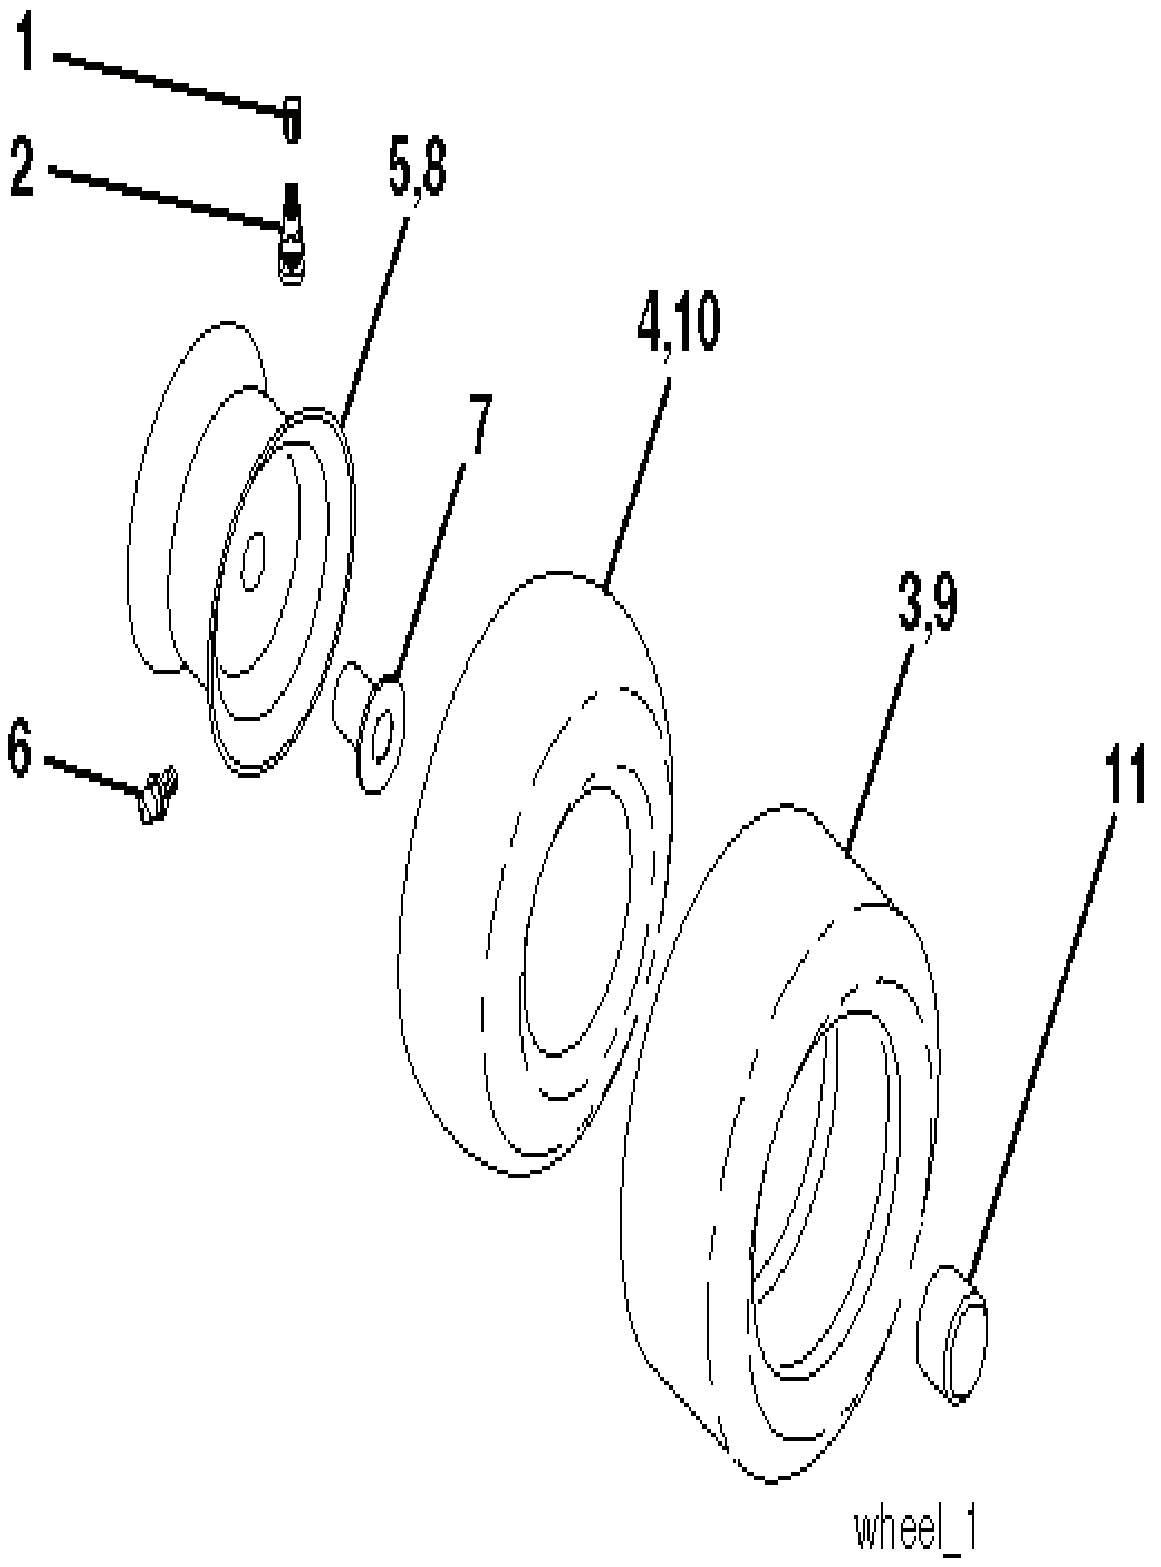

REF.	PART NO.	DESCRIPTION	REMARK	QTY.	KIT
1	532059192	CAP VALVE		1	
2	532065139	NIPPLE		1	
3	532106222	TIRE		1	
4	532059904	HOSE		1	
5	532125121	RIM		1	
6	532124957	FITTING		1	
7	532124959	BEARING		1	
8	532125122	RIM		1	
9	532122082	TIRE		1	
10	532124926	HOSE		1	
11	532175039	HUB CAP		1	
--	532144334	SEALING FOAM		1	
	PART NO.		REMARK		KIT