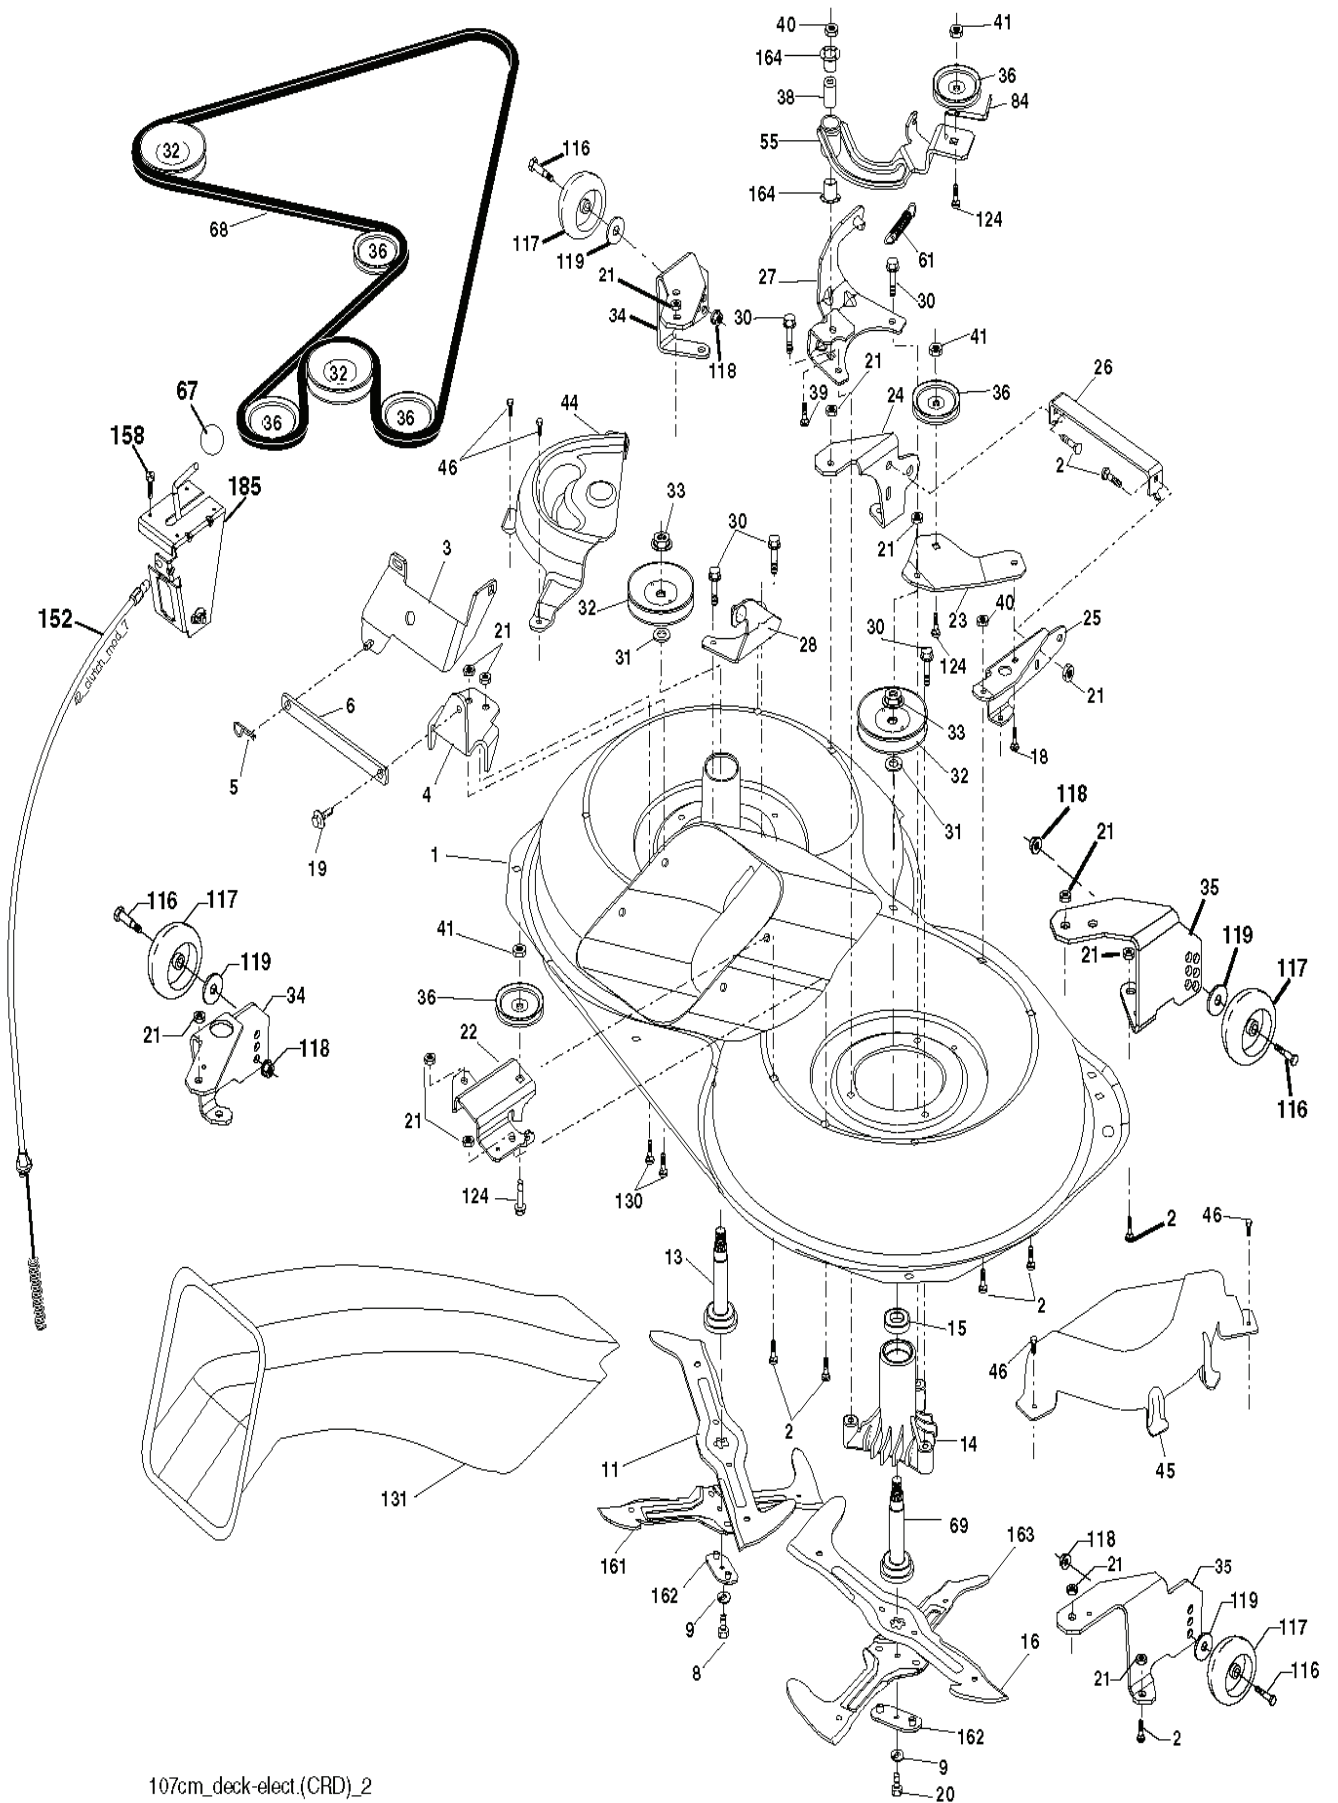

REF.	PART NO.	DESCRIPTION	REMARK	QTY.	KIT
1	532170551	THROTTLE CONTROL		1	
2	817720408	SCREW		1	
3				1	
4	532137352	MUFFLER		1	
13	532165291	GASKET		1	
14	532148456	TUBE		1	
23	532169837	HEAT SHIELD		1	
25	532190695	CONTROL CHOKE		1	
29	532137180	SPARK ARRESTER KIT		1	
31	532407516	FUEL TANK		1	
32	532197725	PLUG		1	
33	532123487	HOSE CLAMP		1	
37	532137040	HOSE		1	
38	532181654	PLUG		1	
40	532124028	BUSHING		1	
44	817670412	SCREW		1	
45	817000612	SCREW		1	
46	819091416	WASHER		1	
72	532192334	SCREW		1	
78	817060620	SCREW		1	
81	873510400	NUT		1	

107cm_deck-elect.(CRD)_2